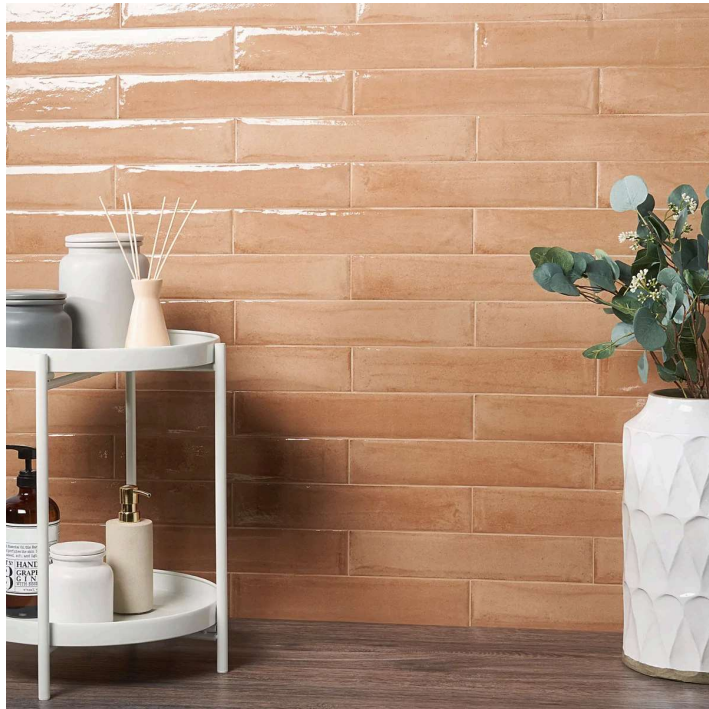

PAINT TERRACOTTA BROWN 3X16 GLOSSY PORCELAIN SUBWAY TILE

The Paint Terracotta Brown 3x16 Glossy Porcelain Subway Tile captures the exquisite charm of traditional glazed tiles with a subtly textured surface that evokes an artisanal, handcrafted look. The earthy, terracotta clay color and polished, undulating finish add a delicate reflective quality to walls that works especially well in bathrooms or as a backsplash.

Commercial
Wall Only

Finish
Polished

Item Size
2.95" x 15.74"

Material
Porcelain

Residential
Wall Only

Sustainability
HPD, EPD

PRODUCT GALLERY

DETAILED SPECS