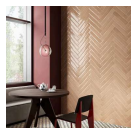

PRODUCT GALLERY