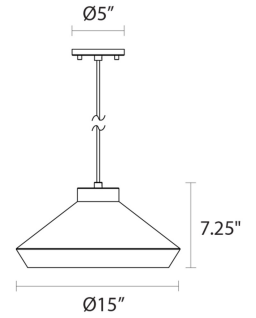

Type #:

Dimensions

Height:	7.25"
Diameter:	15"
Canopy/Backplate/Base:	5"
Hanging Details:	10' Adj. White Silk Cord

Electrical Specs

Bulb 1 Type:	Medium Base
Bulb Quantity:	1
Input Voltage:	120VAC
Wattage:	9
Initial Lumens:	850
Delivered Lumens:	920
Color Temperature:	3000K
CRI:	80
Base Type:	GU24

Installation

Installation:	Licensed electrician required
Sloped Ceiling Compatible?:	Compatible

Shipping

Carton 1 L x W x H:	19" X 19" X 10"
Carton 1 Gross Weight:	5 LBS

Shade

Shade 1 Material:	Aluminum
-------------------	----------