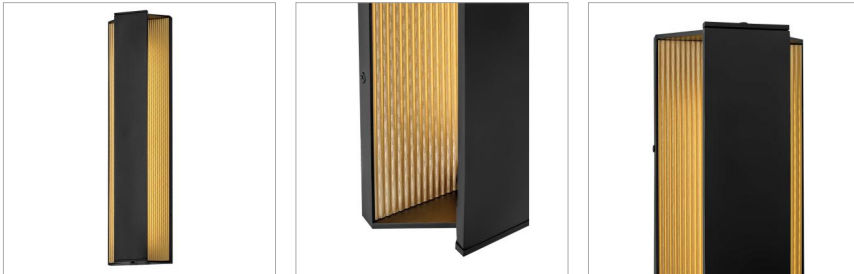

STRATA

27584BK

LARGE LED WALL SCONCE

A striking blend of sculptural geometry and modern glamour, Strata's backlit design with a two-tone black and gold-leaf finish creates luxurious contrast, while casting a warm, ambient glow that enhances surrounding architecture. A corrugated backplate adds depth and texture to exterior spaces, making a bold statement day or night.

DETAILS	
FINISH:	Black
MATERIAL:	Aluminum
GLASS:	Acrylic Lens
DIMMABLE:	YES - CL TYPE DIMMER (SSL7A)

DIMENSIONS	
WIDTH:	6"
HEIGHT:	22.5"
WEIGHT:	7lb
BACK PLATE:	6"W X 22.5"H
EXTENSION:	3.3"
TOP TO OUTLET:	2.75-20"

LIGHT SOURCE	
LIGHT SOURCE:	Integrated LED
WATTAGE:	24w LED *Included
VOLTAGE:	120v

SHIPPING	
CARTON LENGTH:	25.8
CARTON WIDTH:	9.3
CARTON HEIGHT:	7.3
CARTON WEIGHT:	8.4

PRODUCT DETAILS:

- Invisimount hardware is hidden on the backplate for a clean silhouette
- This fixture can be mounted vertically only.
- Wet Rated
- ADA compliant design provides added accessibility and maximum clearance
- Outdoor finishes carry a 2-year warranty
- LED components carry a 5-year limited warranty
- Bold lines and a clean, minimalist style complement contemporary architecture
- Energy-efficient integrated LED - safer for the environment and low maintenance