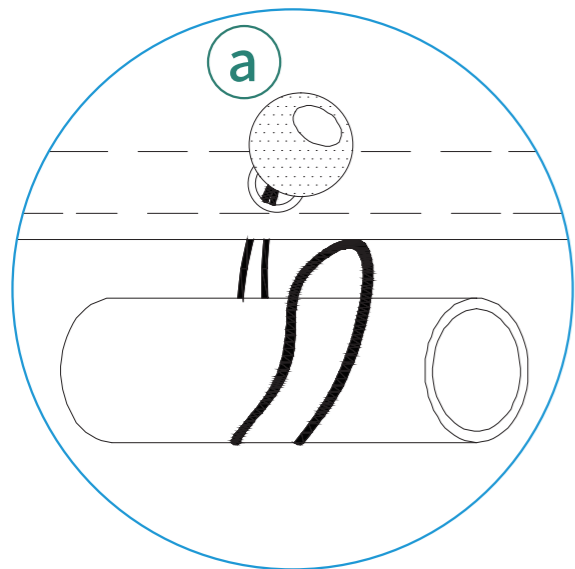

ASSEMBLY INSTRUCTIONS

ASSEMBLY INSTRUCTIONS

9

a) 36pcs   f) 2pcs   g) 8pcs

10

$\phi 3$ $\phi 6$ d) 4pcs
b) 20pcs   c) 4pcs