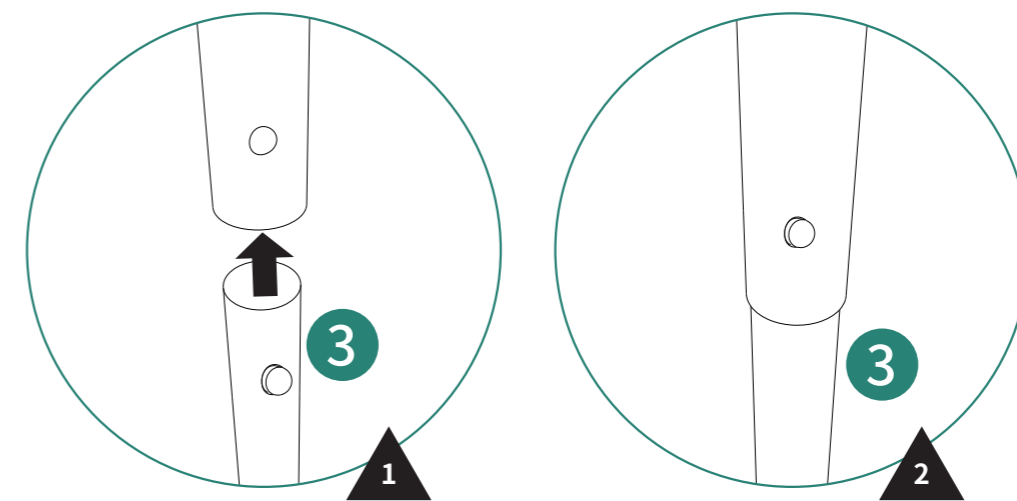

ASSEMBLY INSTRUCTIONS

ASSEMBLY INSTRUCTIONS

5

③5pcs

6

③5pcs