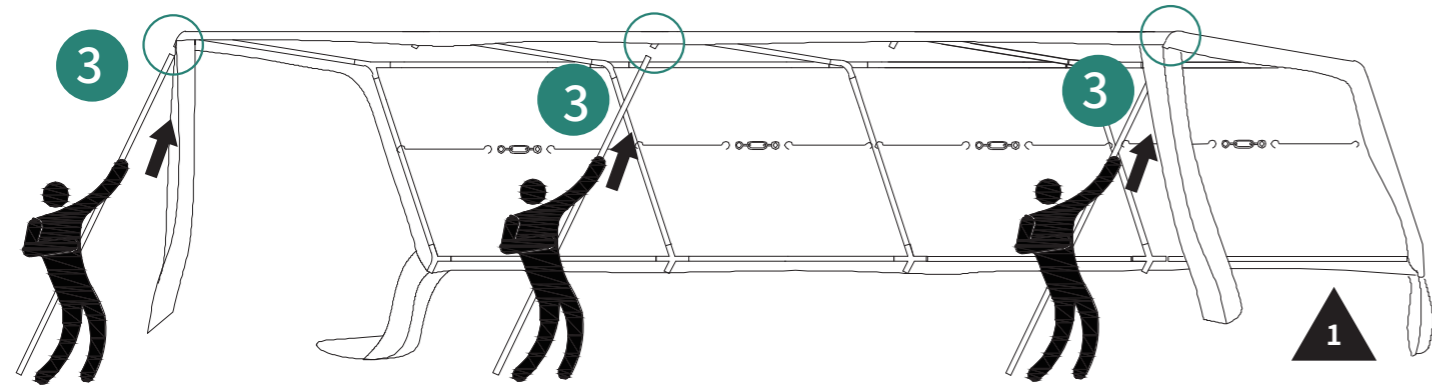

ASSEMBLY INSTRUCTIONS

ASSEMBLY INSTRUCTIONS

5

③5pcs

6

③5pcs