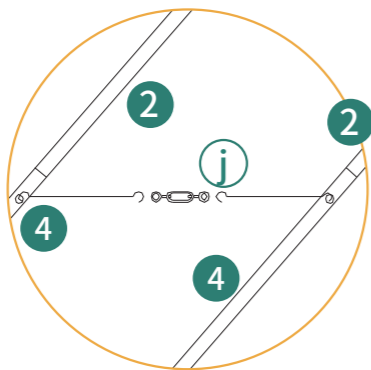

WQG148WH

20*30FT

Item no.	Reference Image	Qty.	Item no.	Reference Image	Qty.
BoxA					
2		X8	h	Bag	X1
3		X10			
BoxB					
1		X12	5		X8
2		X2	h	Bag	X1
BoxC					
4		X10	c	$\phi 6$ Tent peg	X4
Q		X2	d		X4
I		X4	e		X1
R		X3	f		X2
J		X6	g		X8
E		X4	h	Bag	X1
F		X6	i	M6X55mm	X10
a		X120	j		X8
b	$\phi 3$ Tent peg	X20			

ASSEMBLY INSTRUCTIONS

ASSEMBLY INSTRUCTIONS

1

-  ① 12pcs
-  ② 2pcs
-  ③ 3pcs
-  ④ 4pcs
-  ⑤ 6pcs

3

2
X10

-  ② 10pcs
-  ④ 10pcs

4

ASSEMBLY INSTRUCTIONS

ASSEMBLY INSTRUCTIONS

3

j 8pcs

5

4

e 1pc

a 84pcs