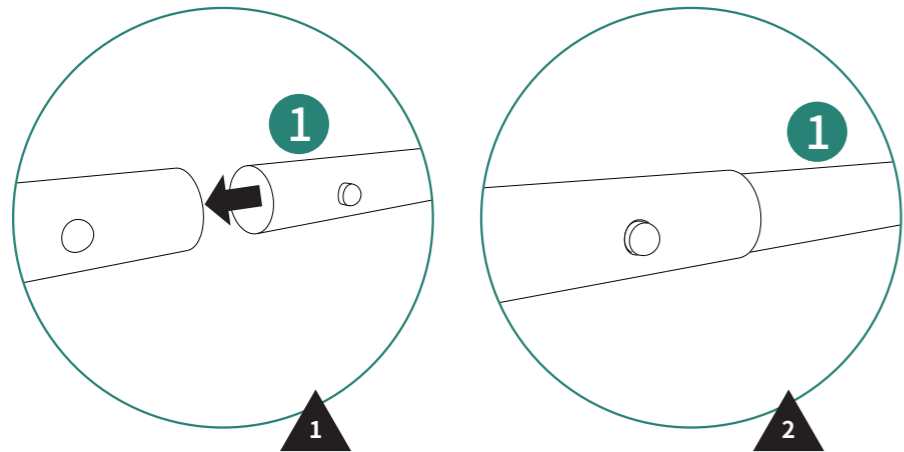

WQG148WH

20*30FT

Item no.	Reference Image	Qty.	Item no.	Reference Image	Qty.
BoxA					
2		X8	h	Bag	X1
3		X10			
BoxB					
1		X12	5		X8
2		X2	h	Bag	X1
BoxC					
4		X10	c	$\phi 6$ Tent peg	X4
Q		X2	d		X4
I		X4	e		X1
R		X3	f		X2
J		X6	g		X8
E		X4	h	Bag	X1
F		X6	i	M6X55mm	X10
a		X120	j		X8
b	$\phi 3$ Tent peg	X20			

ASSEMBLY INSTRUCTIONS

ASSEMBLY INSTRUCTIONS

1

-  ① 12pcs
-  ② 2pcs
-  ③ 3pcs
-  ④ 4pcs
-  ⑤ 6pcs

3

2
X10

-  ② 10pcs
-  ④ 10pcs

4