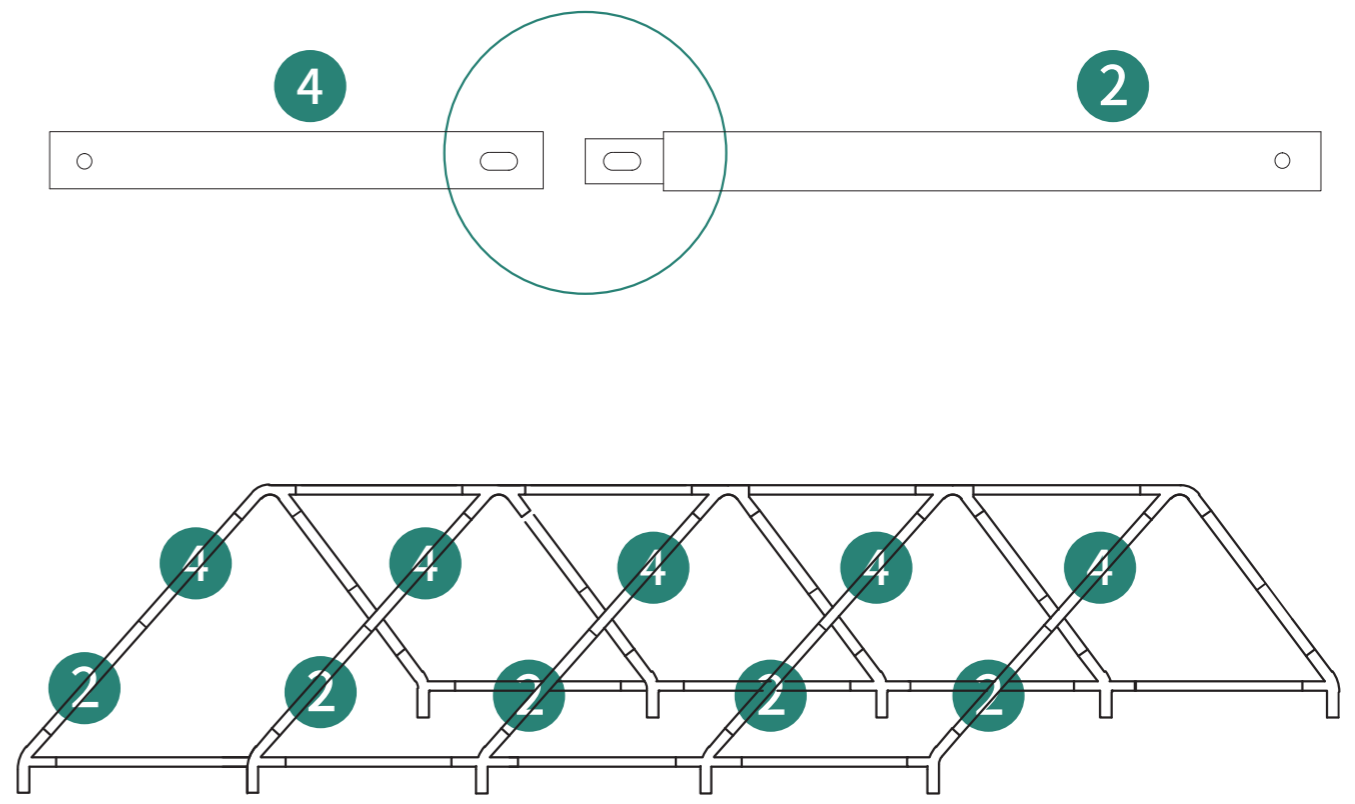

WQG148WH

20*30FT

Item no.	Reference Image	Qty.	Item no.	Reference Image	Qty.
BoxA					
2		X8	h	Bag	X1
3		X10			
BoxB					
1		X12	5		X8
2		X2	h	Bag	X1
BoxC					
4		X10	c	$\phi 6$ Tent peg	X4
Q		X2	d		X4
I		X4	e		X1
R		X3	f		X2
J		X6	g		X8
E		X4	h	Bag	X1
F		X6	i	M6X55mm	X10
a		X120	j		X8
b	$\phi 3$ Tent peg	X20			

ASSEMBLY INSTRUCTIONS

ASSEMBLY INSTRUCTIONS

1

-  ① 12pcs
-  ② 2pcs
-  ③ 3pcs
-  ④ 4pcs
-  ⑤ 6pcs

3

2
X10

-  ② 10pcs
-  ④ 10pcs

4