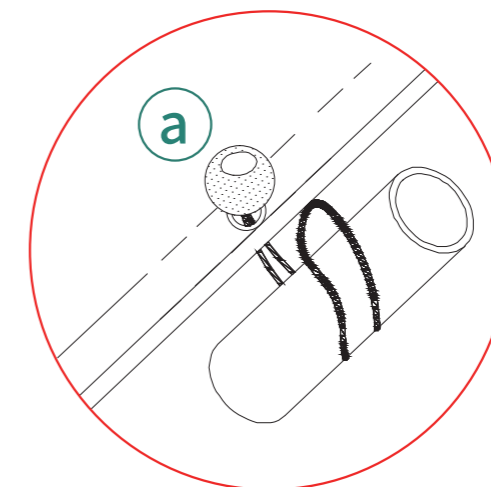

WQG148WH

20*30FT

Item no.	Reference Image	Qty.	Item no.	Reference Image	Qty.
BoxA					
2		X8	h	Bag	X1
3		X10			
BoxB					
1		X12	5		X8
2		X2	h	Bag	X1
BoxC					
4		X10	c	$\phi 6$ Tent peg	X4
Q		X2	d		X4
I		X4	e		X1
R		X3	f		X2
J		X6	g		X8
E		X4	h	Bag	X1
F		X6	i	M6X55mm	X10
a		X120	j		X8
b	$\phi 3$ Tent peg	X20			

ASSEMBLY INSTRUCTIONS

ASSEMBLY INSTRUCTIONS

1

-  ① 12pcs
-  ② 2pcs
-  ③ 3pcs
-  ④ 4pcs
-  ⑤ 6pcs

3

2
X10

-  ② 10pcs
-  ④ 10pcs

4

ASSEMBLY INSTRUCTIONS

ASSEMBLY INSTRUCTIONS

3

j 8pcs

5

4

e 1pc

a 84pcs