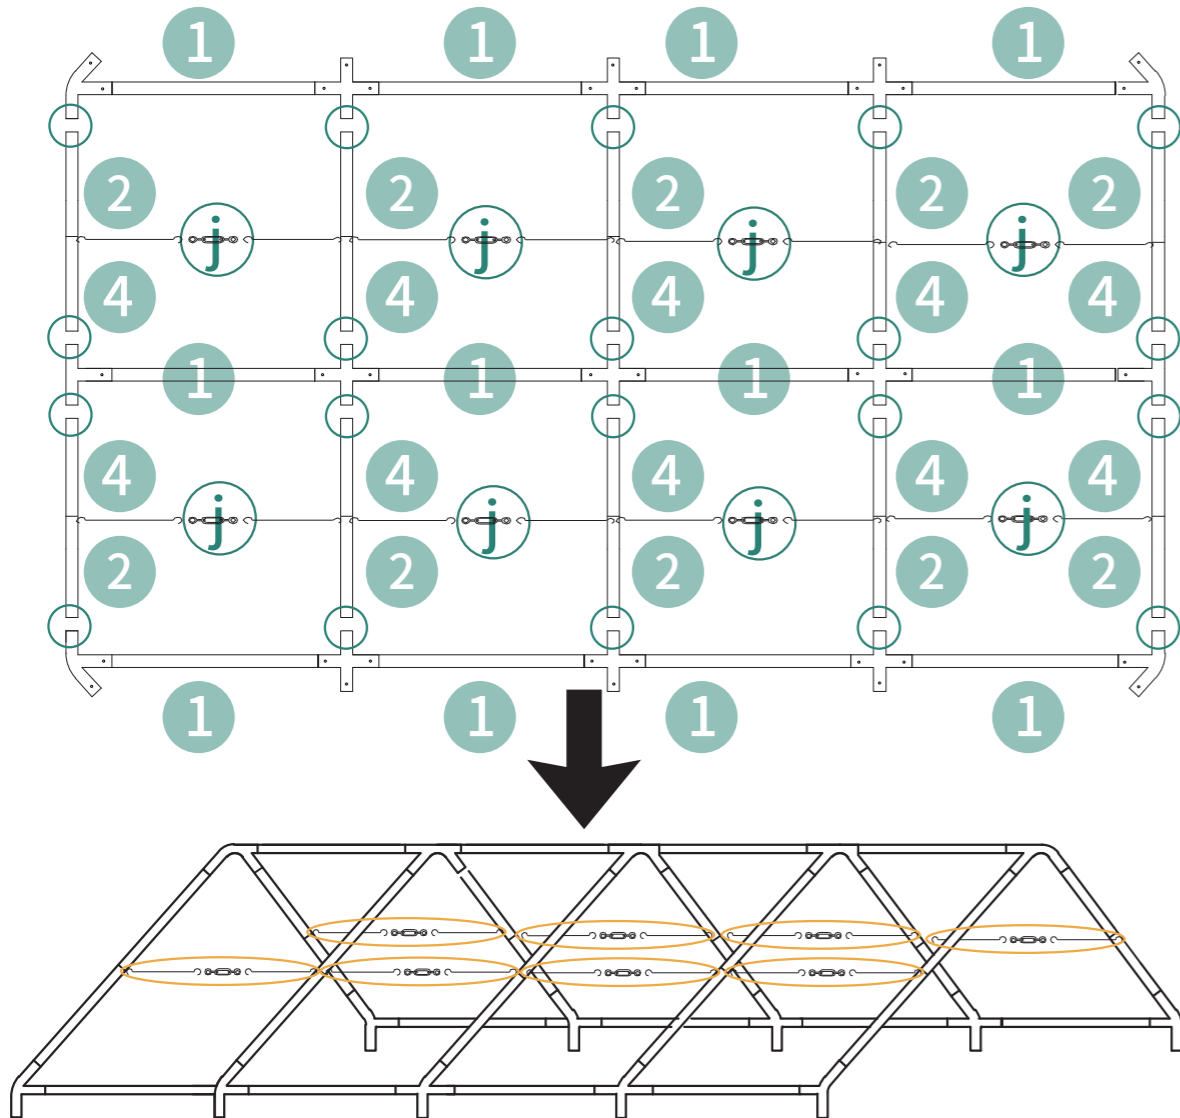

WQG148WH

20*30FT

Item no.	Reference Image	Qty.	Item no.	Reference Image	Qty.
BoxA					
2		X8	h	Bag	X1
3		X10			
BoxB					
1		X12	5		X8
2		X2	h	Bag	X1
BoxC					
4		X10	c	$\phi 6$ Tent peg	X4
Q		X2	d		X4
I		X4	e		X1
R		X3	f		X2
J		X6	g		X8
E		X4	h	Bag	X1
F		X6	i	M6X55mm	X10
a		X120	j		X8
b	$\phi 3$ Tent peg	X20			

ASSEMBLY INSTRUCTIONS

ASSEMBLY INSTRUCTIONS

1

-  ① 12pcs
-  ② 2pcs
-  ③ 3pcs
-  ④ 4pcs
-  ⑤ 6pcs

3

2
X10

-  ② 10pcs
-  ④ 10pcs

4

ASSEMBLY INSTRUCTIONS

ASSEMBLY INSTRUCTIONS

3

j 8pcs

5

4

e 1pc

a 84pcs