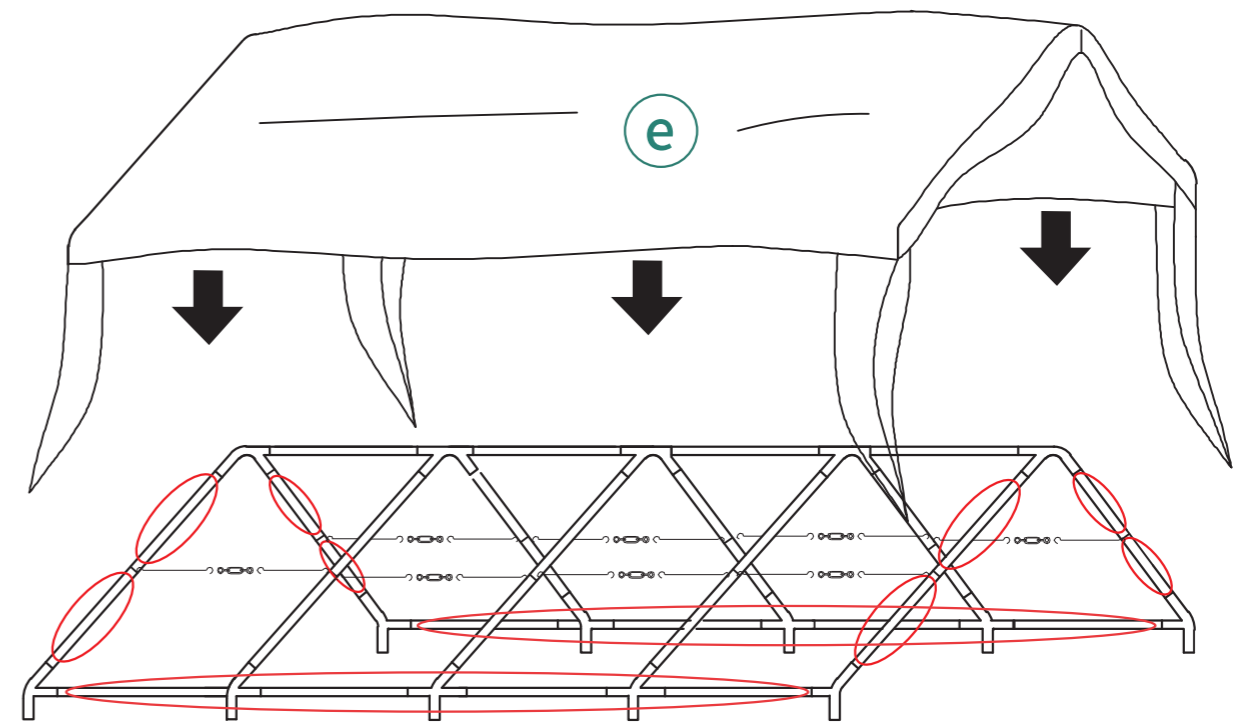

WQG148WH

20*30FT

Item no.	Reference Image	Qty.	Item no.	Reference Image	Qty.
BoxA					
2		X8	h	Bag	X1
3		X10			
BoxB					
1		X12	5		X8
2		X2	h	Bag	X1
BoxC					
4		X10	c	$\phi 6$ Tent peg	X4
Q		X2	d		X4
I		X4	e		X1
R		X3	f		X2
J		X6	g		X8
E		X4	h	Bag	X1
F		X6	i	M6X55mm	X10
a		X120	j		X8
b	$\phi 3$ Tent peg	X20			

ASSEMBLY INSTRUCTIONS

ASSEMBLY INSTRUCTIONS

3

j 8pcs

5

4

e 1pc

a 84pcs