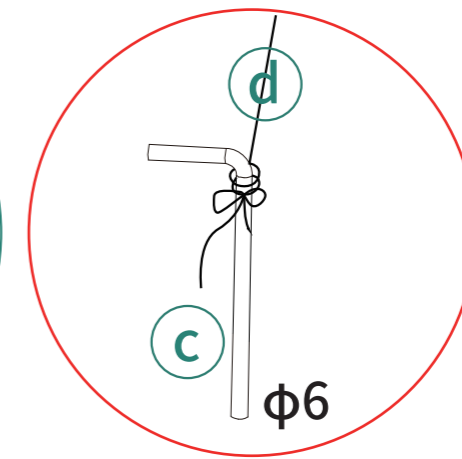

WQG148WH

20*30FT

Item no.	Reference Image	Qty.	Item no.	Reference Image	Qty.
BoxA					
2		X8	h	Bag	X1
3		X10			
BoxB					
1		X12	5		X8
2		X2	h	Bag	X1
BoxC					
4		X10	c	$\phi 6$ Tent peg	X4
Q		X2	d		X4
I		X4	e		X1
R		X3	f		X2
J		X6	g		X8
E		X4	h	Bag	X1
F		X6	i	M6X55mm	X10
a		X120	j		X8
b	$\phi 3$ Tent peg	X20			

ASSEMBLY INSTRUCTIONS

7

⑤ 8pcs ⓔ 4pcs ⓕ 6pcs

8

ⓓ 10pcs

ASSEMBLY INSTRUCTIONS

ASSEMBLY INSTRUCTIONS

9

a) 36pcs f) 2pcs g) 8pcs

10

$\phi 3$ $\phi 6$ d) 4pcs
 b) 20pcs c) 4pcs

11