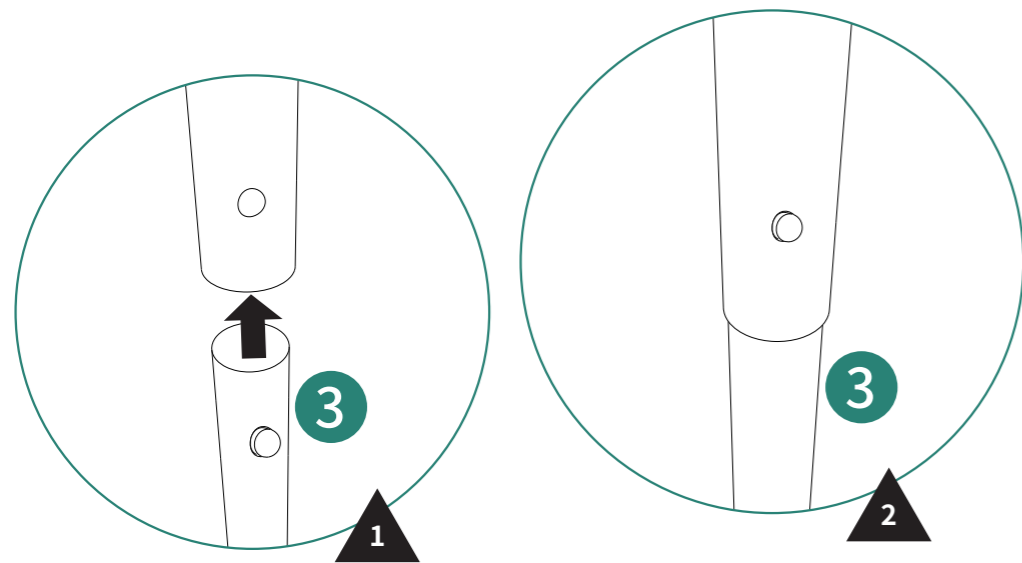

ASSEMBLY INSTRUCTIONS

ASSEMBLY INSTRUCTIONS

5

③5pcs

6

③5pcs