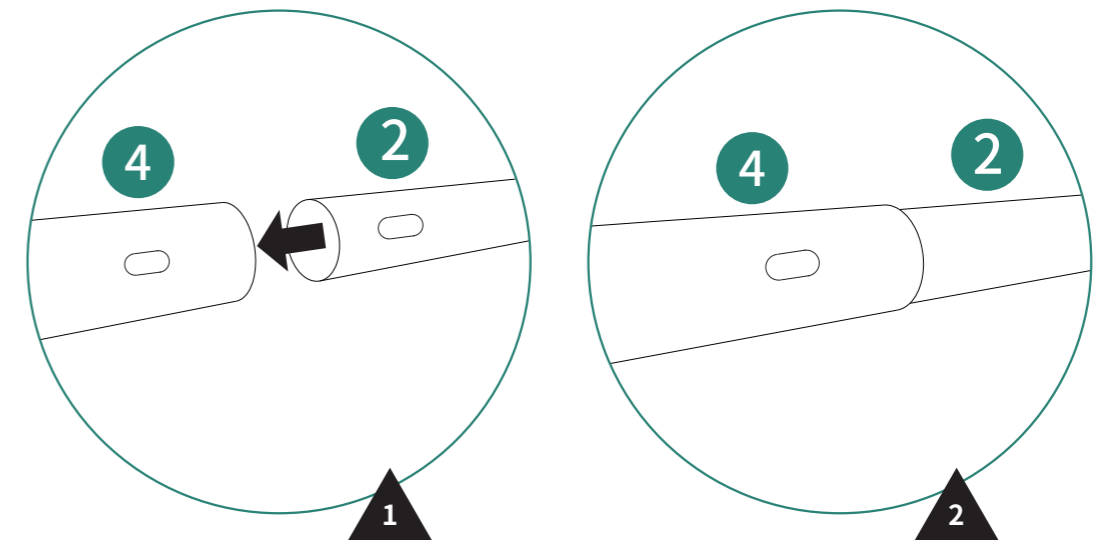

WQG148WH

20*30FT

Item no.	Reference Image	Qty.	Item no.	Reference Image	Qty.
BoxA					
2		X8	h	Bag	X1
3		X10			
BoxB					
1		X12	5		X8
2		X2	h	Bag	X1
BoxC					
4		X10	c	$\phi 6$ Tent peg	X4
Q		X2	d		X4
I		X4	e		X1
R		X3	f		X2
J		X6	g		X8
E		X4	h	Bag	X1
F		X6	i	M6X55mm	X10
a		X120	j		X8
b	$\phi 3$ Tent peg	X20			

ASSEMBLY INSTRUCTIONS

ASSEMBLY INSTRUCTIONS

1

-  ① 12pcs
-  ② 2pcs
-  ③ 3pcs
-  ④ 4pcs
-  ⑤ 6pcs

3

2
X10

-  ② 10pcs
-  ④ 10pcs

4