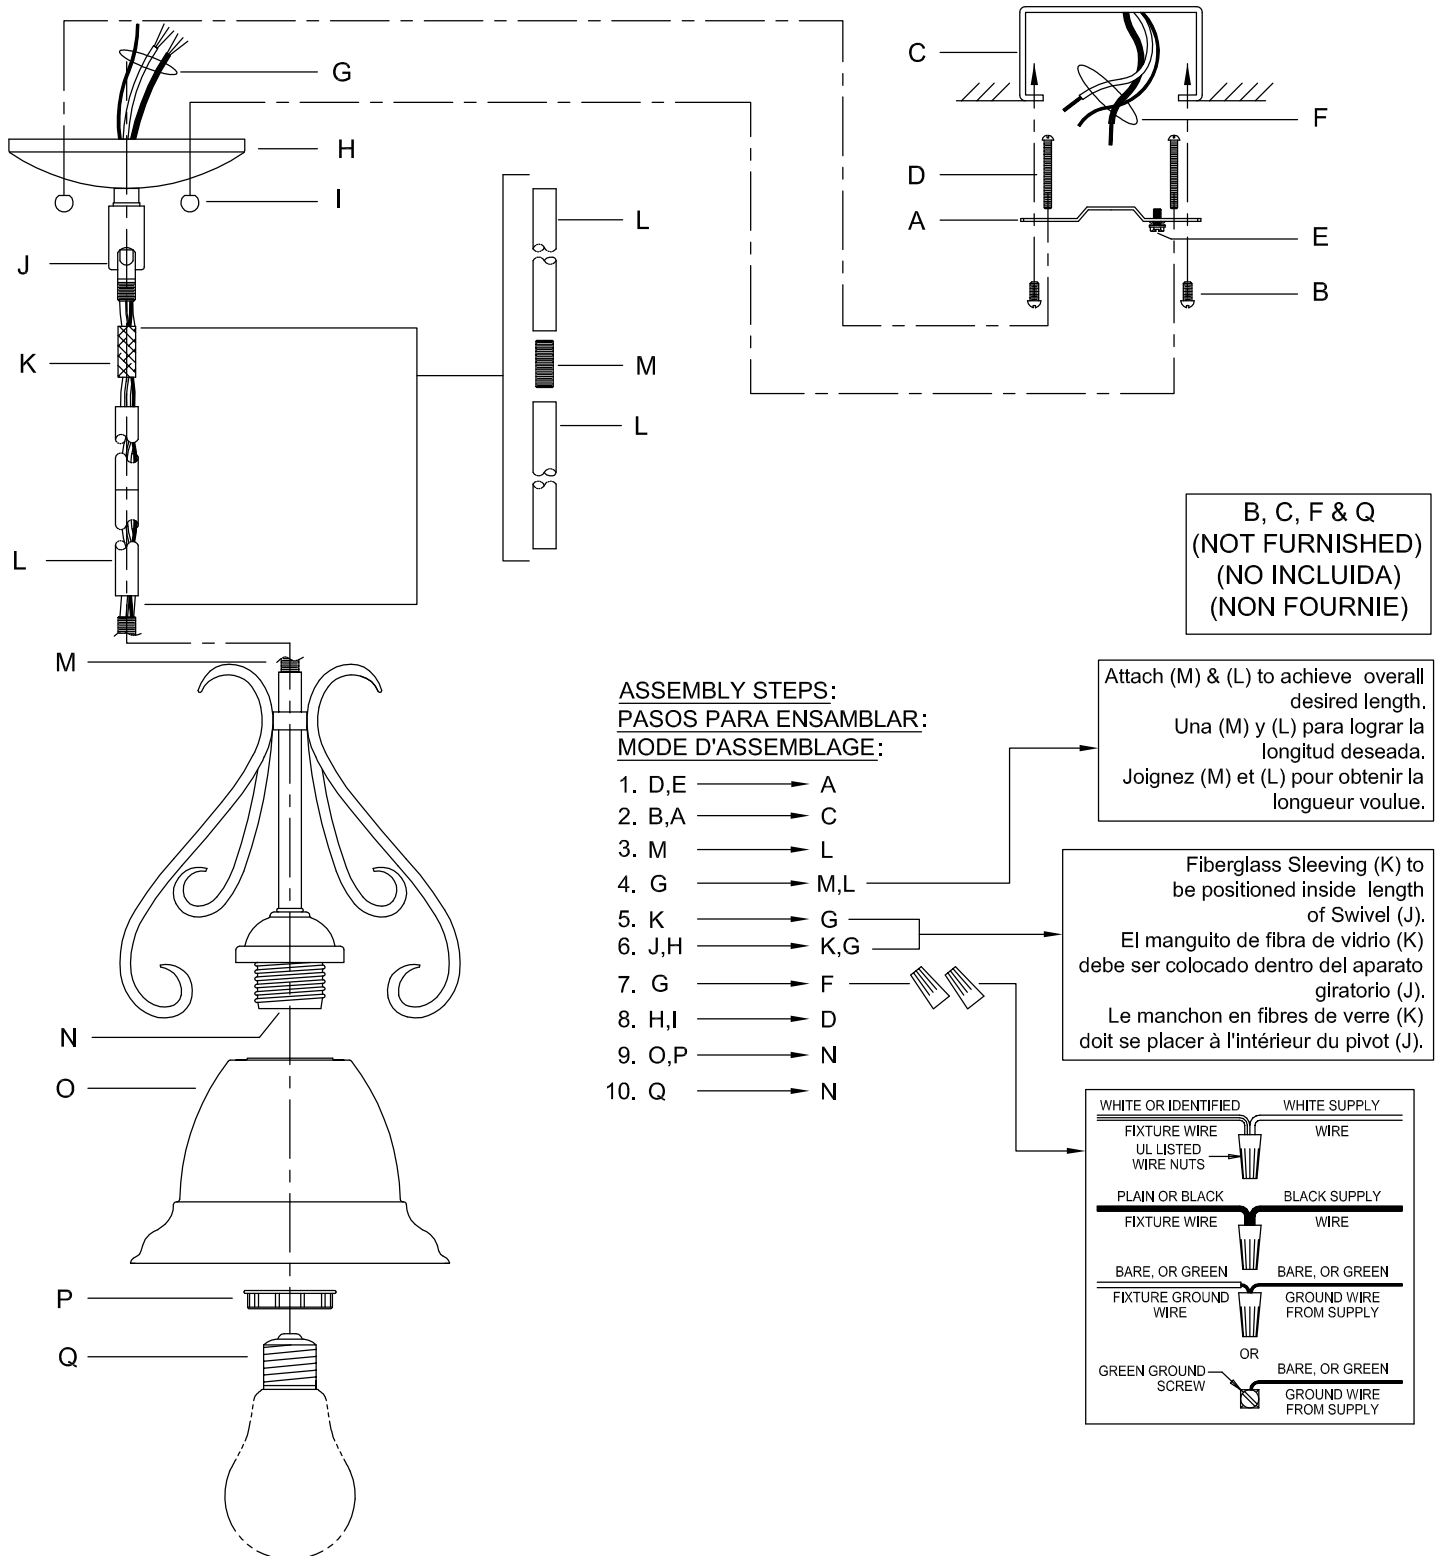

Assembly & Installation Instructions

CAUTION: Read instructions carefully and turn electricity off at main circuit breaker panel before beginning installation.

*****
WARNING - If any Special Control Devices are used with this Fixture, Follow the Instructions Carefully to assure full compliance with N.E.C. requirements. If there are any questions, contact a Qualified Electrical Contractor.

WARNING - This product contains chemicals known to the State of California to cause cancer, birth defects and /or other reproductive harm. Thoroughly wash hands after installing, handling, cleaning, or otherwise touching this product.

CAUTION - All glass is fragile, use care when handling Glass component(s) and or Lamp(s).
*****