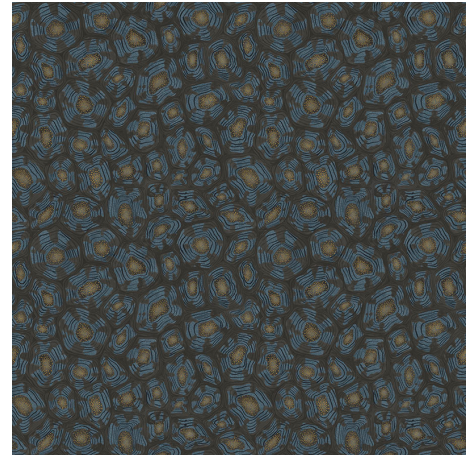

Savanna Shell - Dnm,Chrcl&Mtgl
SKU: 119/4024.CS.0

LEE JOFA

SKU: **119/4024.CS.0**

Type: **Print**

Railroaded: **No**

Composition: **Non Woven - 100%**

Vertical Repeat: **20.5 in (52.07 cm)**

Repeat UOM: **in in (0 cm)**

Brand: **Cole & Son**

Finish: **Pretrimmed**

Note: **Priced And Sold By The 11 Yard Roll**

Width: **20.5 in (52.07 cm)**

Horizontal Repeat: **20.5 in (52.07 cm)**

Wallcovering Area: **56.38 Square Feet**

KRAVET INC. © 2022