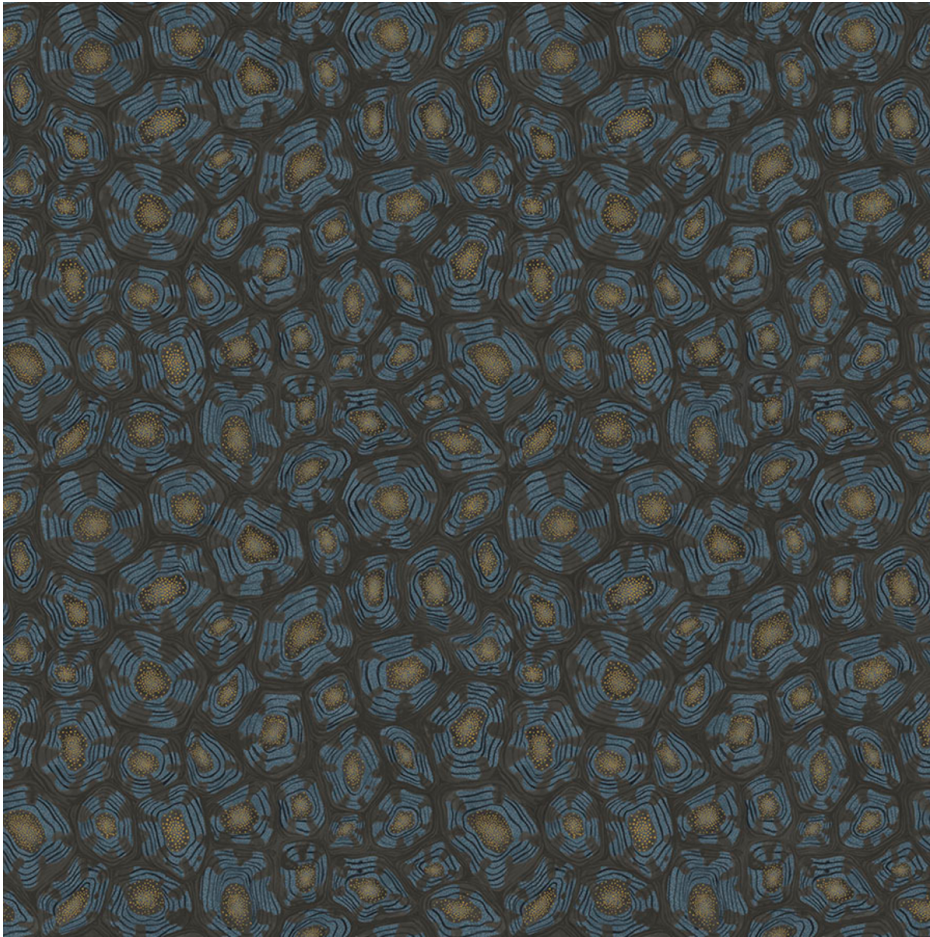

Savanna Shell - Dnm,Chrcl&Mtgl
SKU: 119/4024.CS.0

LEE JOFA

SKU: **119/4024.CS.0**

Type: **Print**

Railroaded: **No**

Composition: **Non Woven - 100%**

Vertical Repeat: **20.5 in (52.07 cm)**

Repeat UOM: **in in (0 cm)**

Brand: **Cole & Son**

Finish: **Pretrimmed**

Note: **Priced And Sold By The 11 Yard Roll**

Width: **20.5 in (52.07 cm)**

Horizontal Repeat: **20.5 in (52.07 cm)**

Wallcovering Area: **56.38 Square Feet**

KRAVET INC. © 2022