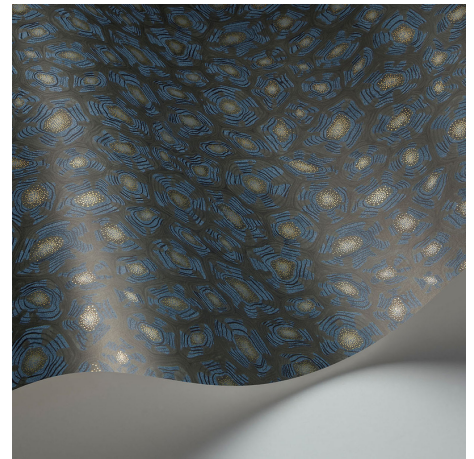

Savanna Shell - Dnm,Chrcl&Mtgl
SKU: 119/4024.CS.0

LEE JOFA

SKU: **119/4024.CS.0**

Type: **Print**

Railroaded: **No**

Composition: **Non Woven - 100%**

Vertical Repeat: **20.5 in (52.07 cm)**

Repeat UOM: **in in (0 cm)**

Brand: **Cole & Son**

Finish: **Pretrimmed**

Note: **Priced And Sold By The 11 Yard Roll**

Width: **20.5 in (52.07 cm)**

Horizontal Repeat: **20.5 in (52.07 cm)**

Wallcovering Area: **56.38 Square Feet**

KRAVET INC. © 2022