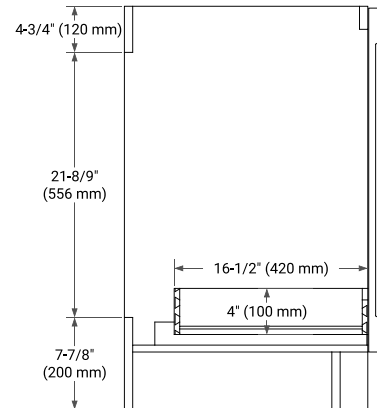

## BASE CABINET DIMENSIONS

48" W x 21.6" D x 34.5" H

## FRONT VIEW

## SIDE VIEW

## PLAN VIEW