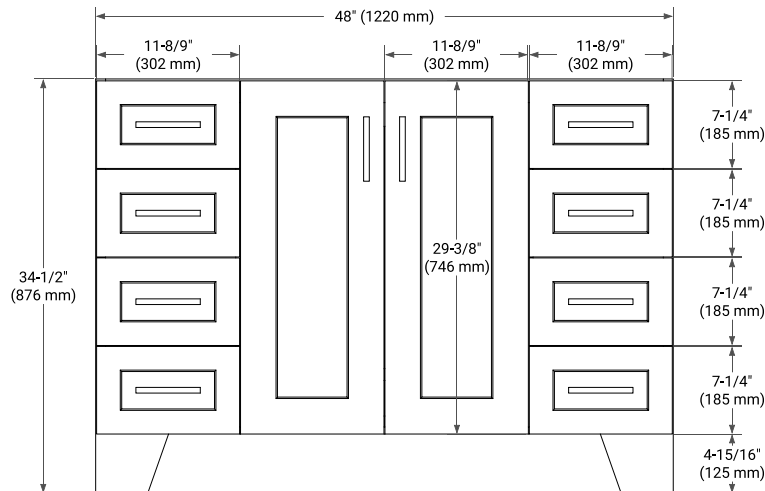

48" SINGLE SINK BASE CABINET

BASE CABINET DIMENSIONS

48" W x 21.6" D x 34.5" H

FEATURES

- Solid wood frame & plywood panels
- Dovetail drawers and joints
- Soft closing doors & drawers

HARDWARE FINISHES*

Brushed Nickel   Satin Brass   Matte Black   Polished Chrome

Hardware comes preinstalled with the illustrated option. Other finishes are available on our online store if you prefer a different one.

AVAILABLE COLORS

White   Grey   Midnight Blue

FRONT VIEW

SIDE VIEW

PLAN VIEW