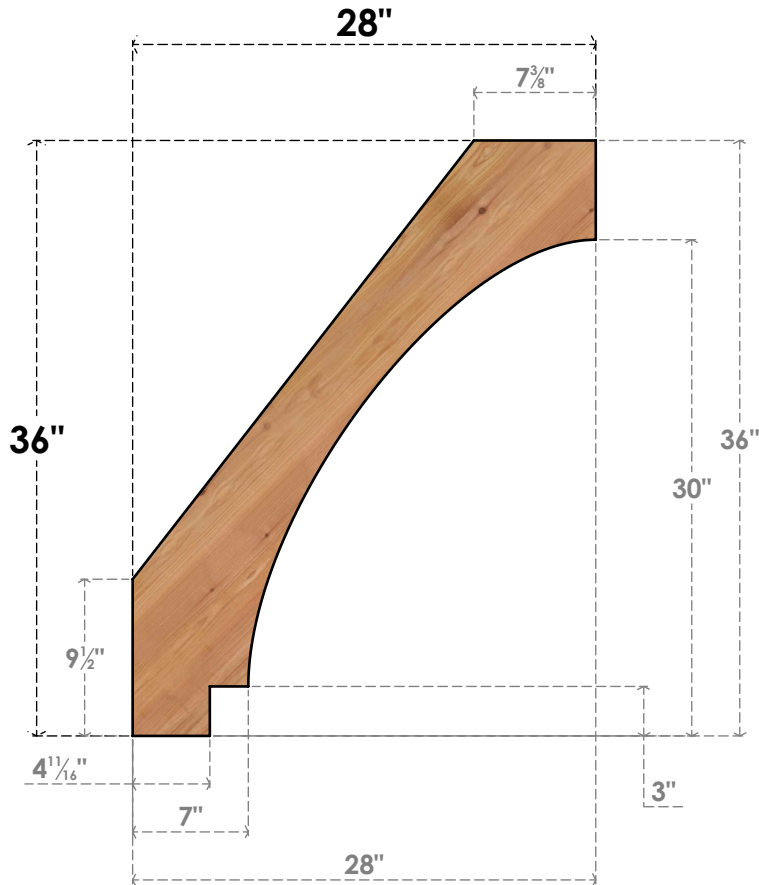

BRC06X28X36IMP00SWR

5 1/2"W X 28"D X 36"H IMPERIAL SMOOTH BRACE, WESTERN RED CEDAR

SIDE

FRONT

EKENA MILLWORK
 2300 WEST MAIN ST.
 CLARKSVILLE, TX 75426
 TOLL FREE: 866-607-0453
 WWW.EKENAMILLWORK.COM

NOTES