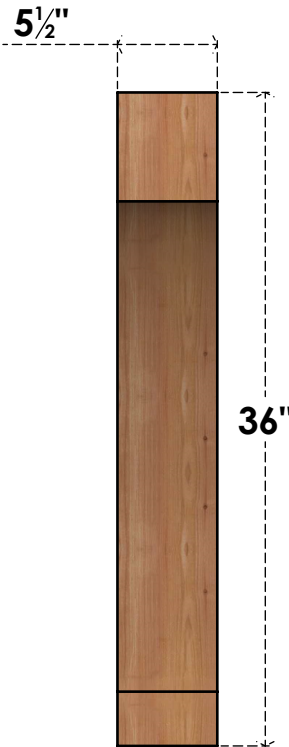

BRC06X28X36IMP00SWR

5 1/2"W X 28"D X 36"H IMPERIAL SMOOTH BRACE, WESTERN RED CEDAR

SIDE

FRONT

EKENA MILLWORK
 2300 WEST MAIN ST.
 CLARKSVILLE, TX 75426
 TOLL FREE: 866-607-0453
 WWW.EKENAMILLWORK.COM

NOTES