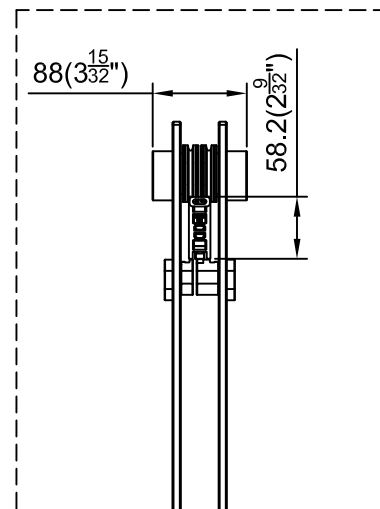

Measurements	
A	Distance Between Handle Holes
B	Handle Length
C	Distance Between Handle Holes To The Side
D	Distance Between Handle Holes To The Bottom
F	Min/Max Walk-In Width
G	Min/Max Shower Door Width
H	Shower Door Height
J	Walk Through Opening Height

Measurements provided are in mm and inches.

Measurements	
A	Distance Between Handle Holes
B	Handle Length
C	Distance Between Handle Holes To The Side
D	Distance Between Handle Holes To The Bottom
F	Min/Max Walk-In Width
G	Min/Max Shower Door Width
H	Shower Door Height
J	Walk Through Opening Height

Measurements provided are in mm and inches.