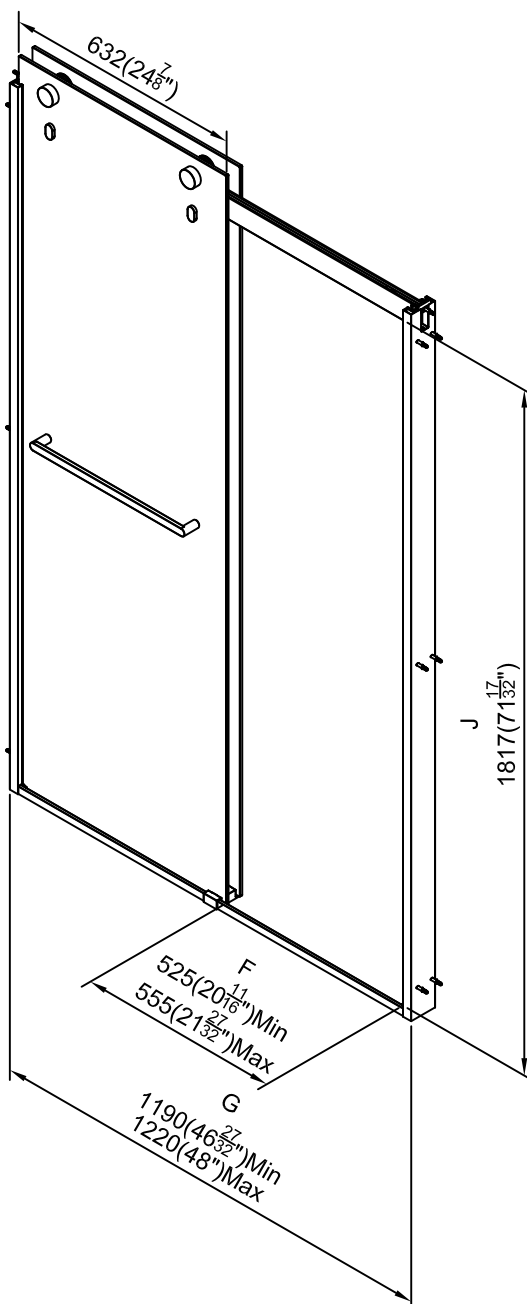

Measurements	
A	Distance Between Handle Holes
B	Handle Length
C	Distance Between Handle Holes To The Side
D	Distance Between Handle Holes To The Bottom
F	Min/Max Walk-In Width
G	Min/Max Shower Door Width
H	Shower Door Height
J	Walk Through Opening Height

Measurements provided are in mm and inches.

Measurements	
A	Distance Between Handle Holes
B	Handle Length
C	Distance Between Handle Holes To The Side
D	Distance Between Handle Holes To The Bottom
F	Min/Max Walk-In Width
G	Min/Max Shower Door Width
H	Shower Door Height
J	Walk Through Opening Height

Measurements provided are in mm and inches.