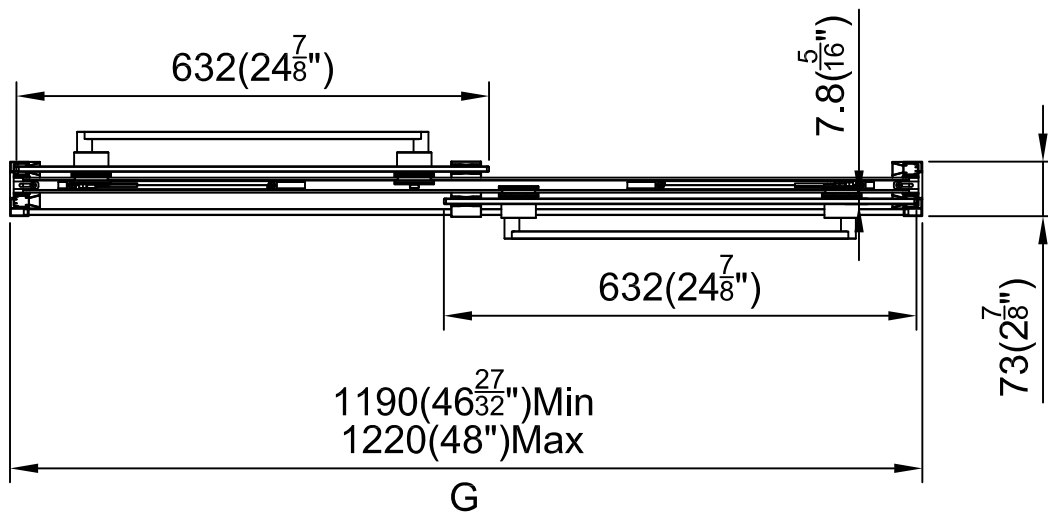

Measurements	
A	Distance Between Handle Holes
B	Handle Length
C	Distance Between Handle Holes To The Side
D	Distance Between Handle Holes To The Bottom
F	Min/Max Walk-In Width
G	Min/Max Shower Door Width
H	Shower Door Height
J	Walk Through Opening Height

Measurements provided are in mm and inches.

Measurements	
A	Distance Between Handle Holes
B	Handle Length
C	Distance Between Handle Holes To The Side
D	Distance Between Handle Holes To The Bottom
F	Min/Max Walk-In Width
G	Min/Max Shower Door Width
H	Shower Door Height
J	Walk Through Opening Height

Measurements provided are in mm and inches.