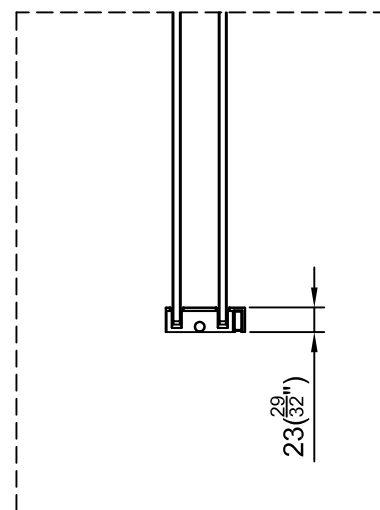

Measurements	
A	Distance Between Handle Holes
B	Handle Length
C	Distance Between Handle Holes To The Side
D	Distance Between Handle Holes To The Bottom
F	Min/Max Walk-In Width
G	Min/Max Shower Door Width
H	Shower Door Height
J	Walk Through Opening Height

Measurements provided are in mm and inches.

Measurements	
A	Distance Between Handle Holes
B	Handle Length
C	Distance Between Handle Holes To The Side
D	Distance Between Handle Holes To The Bottom
F	Min/Max Walk-In Width
G	Min/Max Shower Door Width
H	Shower Door Height
J	Walk Through Opening Height

Measurements provided are in mm and inches.