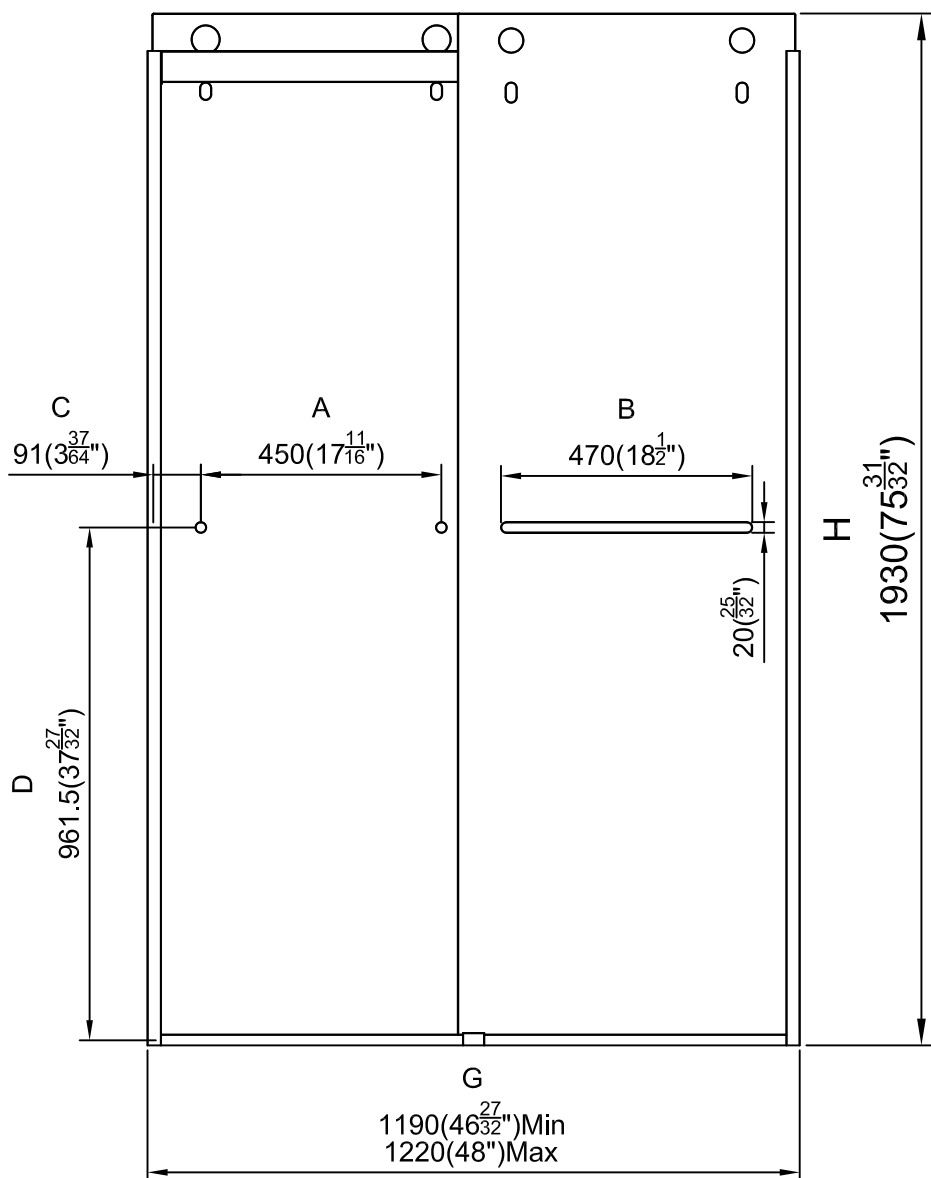

Measurements	
A	Distance Between Handle Holes
B	Handle Length
C	Distance Between Handle Holes To The Side
D	Distance Between Handle Holes To The Bottom
F	Min/Max Walk-In Width
G	Min/Max Shower Door Width
H	Shower Door Height
J	Walk Through Opening Height

Measurements provided are in mm and inches.

Measurements	
A	Distance Between Handle Holes
B	Handle Length
C	Distance Between Handle Holes To The Side
D	Distance Between Handle Holes To The Bottom
F	Min/Max Walk-In Width
G	Min/Max Shower Door Width
H	Shower Door Height
J	Walk Through Opening Height

Measurements provided are in mm and inches.