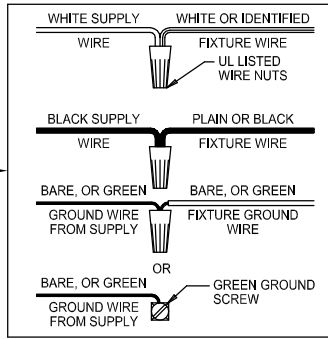

Assembly & Installation Instructions

CAUTION: Read instructions carefully and turn electricity off at main circuit breaker panel before beginning installation.

*****
WARNING - If any Special Control Devices are used with this Fixture, Follow the Instructions Carefully to assure full compliance with N.E.C. requirements. If there are any questions, contact a Qualified Electrical Contractor.
WARNING - This product contains chemicals known to the State of California to cause cancer, birth defects and /or other reproductive harm. Thoroughly wash hands after installing, handling, cleaning, or otherwise touching this product.
CAUTION - All glass is fragile, use care when handling Glass component(s) and or Lamp(s).
*****

ASSEMBLY STEPS:

PASOS PARA ENSAMBLAR:

MODE D'ASSEMBLAGE:

1. D,E → A
2. B,A → C
3. F → G
4. H → E
5. K → J
6. L,P,O → M
7. M, N → I

B, C, G, & K
(NOT FURNISHED)
(NO INCLUIDA)
(NON FOURNIE)