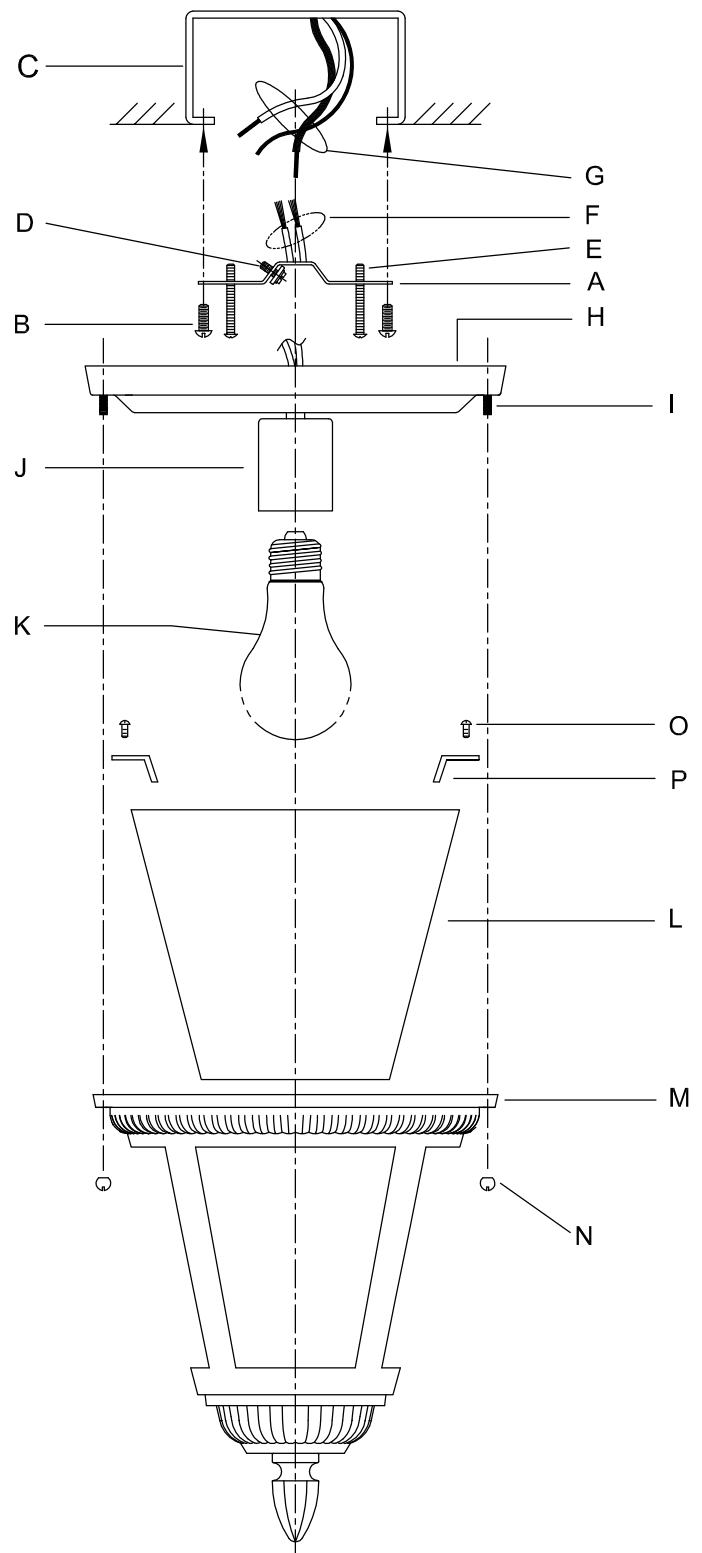

Assembly & Installation Instructions

CAUTION: Read instructions carefully and turn electricity off at main circuit breaker panel before beginning installation.

WARNING - If any Special Control Devices are used with this Fixture, Follow the Instructions Carefully to assure full compliance with N.E.C. requirements. If there are any questions, contact a Qualified Electrical Contractor.
WARNING - This product contains chemicals known to the State of California to cause cancer, birth defects and /or other reproductive harm. Thoroughly wash hands after installing, handling, cleaning, or otherwise touching this product.
CAUTION - All glass is fragile, use care when handling Glass component(s) and or Lamp(s).

ASSEMBLY STEPS:

PASOS PARA ENSAMBLAR:

MODE D'ASSEMBLAGE:

- 1. D,E → A
- 2. B,A → C
- 3. F → G
- 4. H → E
- 5. K → J
- 6. L,P,O → M
- 7. M, N → I

B, C, G, & K
 (NOT FURNISHED)
 (NO INCLUIDA)
 (NON FOURNIE)