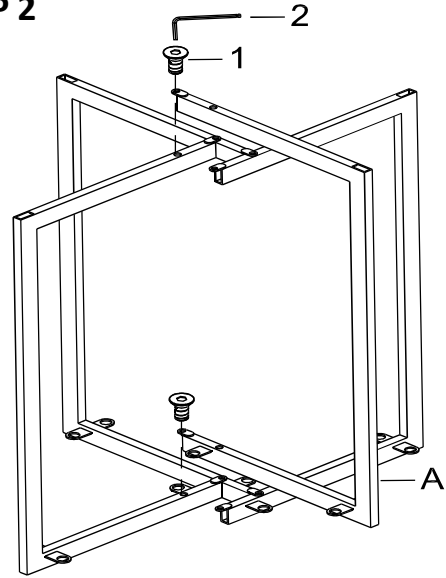

STEP 4

STEP 2