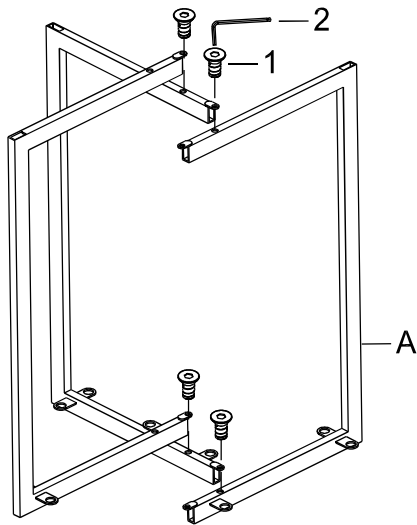

STEP 3

How to assemble:

STEP 1