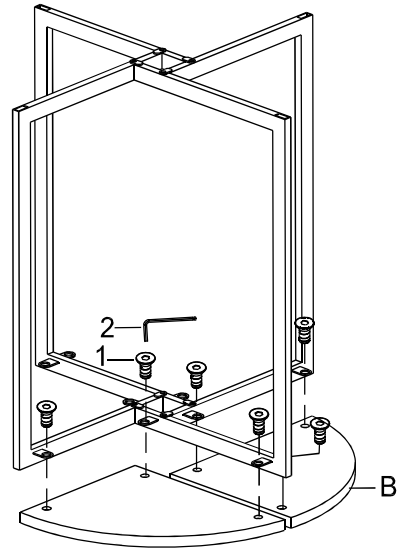

*****Do not fully tighten screws until fully assembled*****

COMPONENT PARTS			
DESCRIPTION	PART NAME		Q'TY (PCS)
(A)	SIDE PANEL		4
(B)	WOOD TOP		4

HARDWARE REQUIRED

①		BOLT	1/4" x 5/8"	20 PCS
②		ALLEN KEY	1/4"	1 PCS
③		END CAP	13 x 26 mm	4 PCS

STEP 1

STEP 2

STEP 3

STEP 4

STEP 5