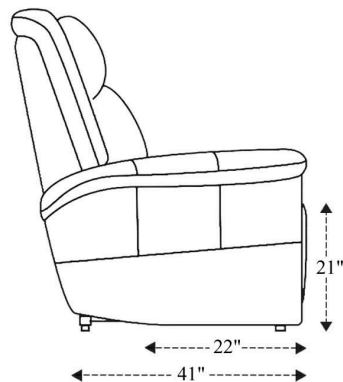

Power Reclining Loveseat

Overall Dimensions	64" x 41" x 41"
Overall Width	64"
Overall Depth	41"
Overall Height	41"
Overall Weight	226.1 lbs.
Fully Reclined	70"
Distance from Wall	7.5"
Back of Seat to end of Chaise	41"
Leg Height (Distance from Foot Rest to Floor in Full Recline)	21"
Head Height (Distance from Headrest to Floor in Full Recline)	32"

Seat Width	46"
Seat Depth	22"
Seat Height	21"
Arm Width	8.5"
Arm Depth	21.5"
Arm Height	24"
Back Width	57"
Back Height	24.5"
Headrest Extended from Back	6.5"