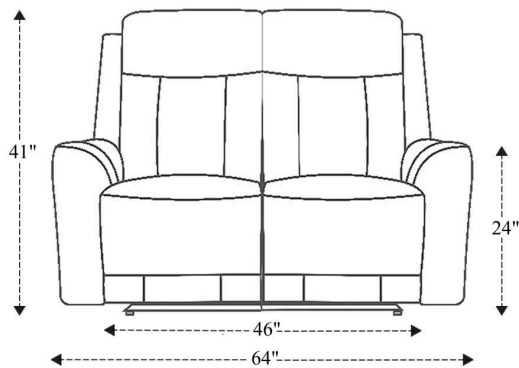

Power Reclining Loveseat

Overall Dimensions	64" x 41" x 41"
Overall Width	64"
Overall Depth	41"
Overall Height	41"
Overall Weight	226.1 lbs.
Fully Reclined	70"
Distance from Wall	7.5"
Back of Seat to end of Chaise	41"
Leg Height (Distance from Foot Rest to Floor in Full Recline)	21"
Head Height (Distance from Headrest to Floor in Full Recline)	32"

Seat Width	46"
Seat Depth	22"
Seat Height	21"
Arm Width	8.5"
Arm Depth	21.5"
Arm Height	24"
Back Width	57"
Back Height	24.5"
Headrest Extended from Back	6.5"