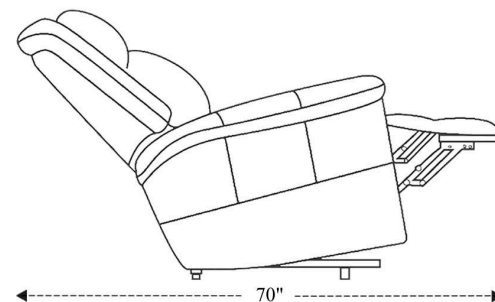

Power Reclining Loveseat

Overall Dimensions	64" x 41" x 41"
Overall Width	64"
Overall Depth	41"
Overall Height	41"
Overall Weight	226.1 lbs.
Fully Reclined	70"
Distance from Wall	7.5"
Back of Seat to end of Chaise	41"
Leg Height (Distance from Foot Rest to Floor in Full Recline)	21"
Head Height (Distance from Headrest to Floor in Full Recline)	32"

Seat Width	46"
Seat Depth	22"
Seat Height	21"
Arm Width	8.5"
Arm Depth	21.5"
Arm Height	24"
Back Width	57"
Back Height	24.5"
Headrest Extended from Back	6.5"