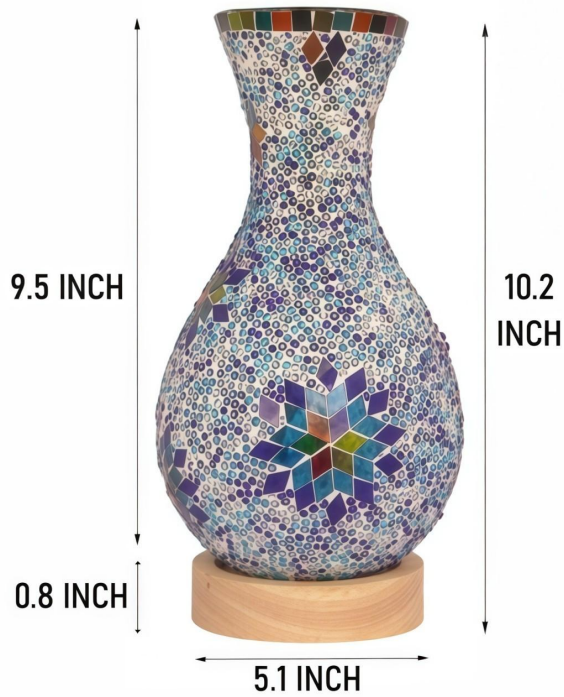

PRODUCT DIMENSION

LED Light Source

(LED 3 COLOR CHANGE)

PRODUCT WEIGHT: 2.98 LB

BOTTLE MATERIAL: GLASS