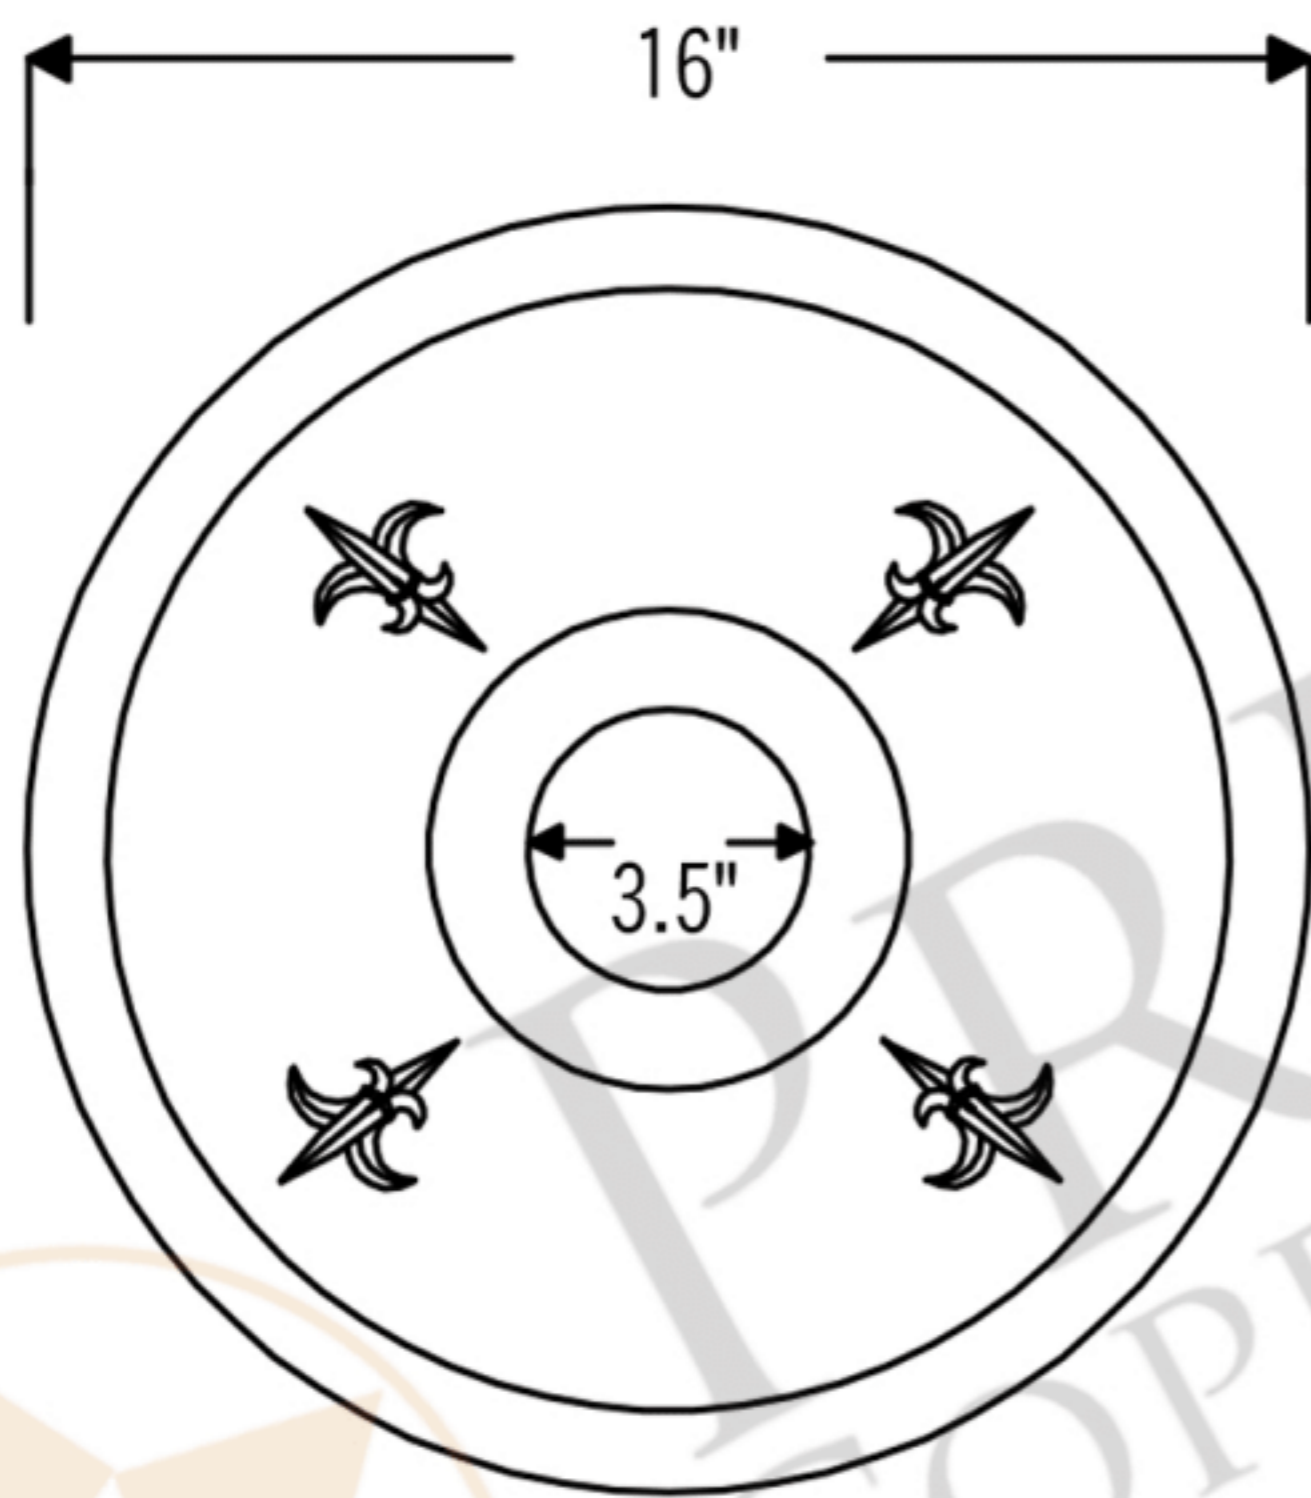

PREMIER
COPPER PRODUCTS

MODEL NUMBER: BR16FDB3

- * Description: 16" Round Copper Prep Sink with Fleur De Lis and 3.5" Drain Opening
- * Outer Dimension: 16" x 7"
- * Inner Dimension: 14" x 7"
- * Rim: 1"
- * Drain Opening: 3.5"
- * Finish: Oil Rubbed Bronze
- * Design: Fleur De Lis

CODE/STANDARD COMPLIANCE

* IAPMO/cUPC LISTED

* ORB: Oil Rubbed Bronze

THIS PRODUCT IS HAND CRAFTED, SMALL VARIANCES IN COLOR AND SIZE MAY OCCUR.
DO NOT MAKE ANY INSTALLATION CUTS UNTIL YOU RECEIVE YOUR ITEM(S).