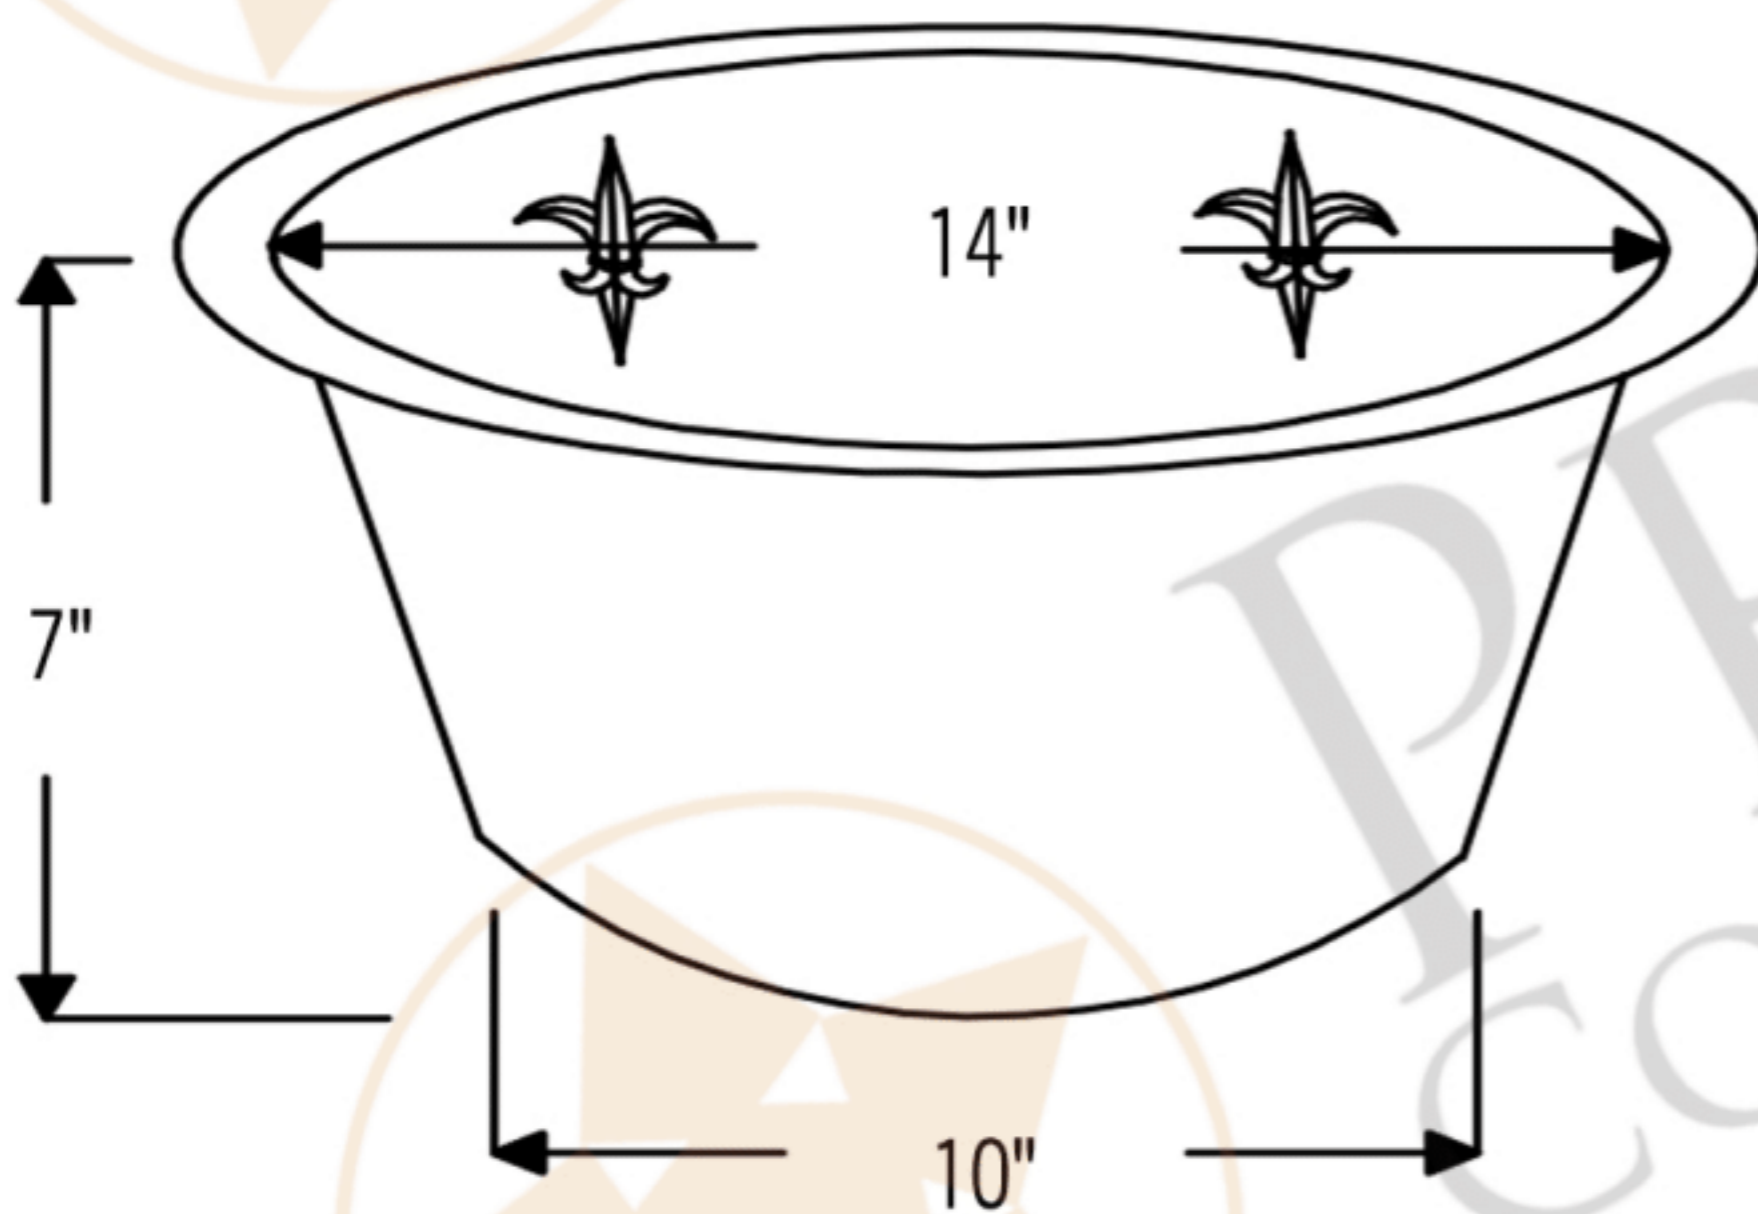

PREMIER
COPPER PRODUCTS

MODEL NUMBER: BR16FDB3

- Description: 16" Round Copper Prep Sink with Fleur De Lis and 3.5" Drain Opening
- Outer Dimension: 16" x 7"
- Inner Dimension: 14" x 7"
- Rim: 1"
- Drain Opening: 3.5"
- Finish: Oil Rubbed Bronze
- Design: Fleur De Lis

CODE/STANDARD COMPLIANCE

* IAPMO/cUPC LISTED

* ORB: Oil Rubbed Bronze

THIS PRODUCT IS HAND CRAFTED, SMALL VARIANCES IN COLOR AND SIZE MAY OCCUR.
DO NOT MAKE ANY INSTALLATION CUTS UNTIL YOU RECEIVE YOUR ITEM(S).