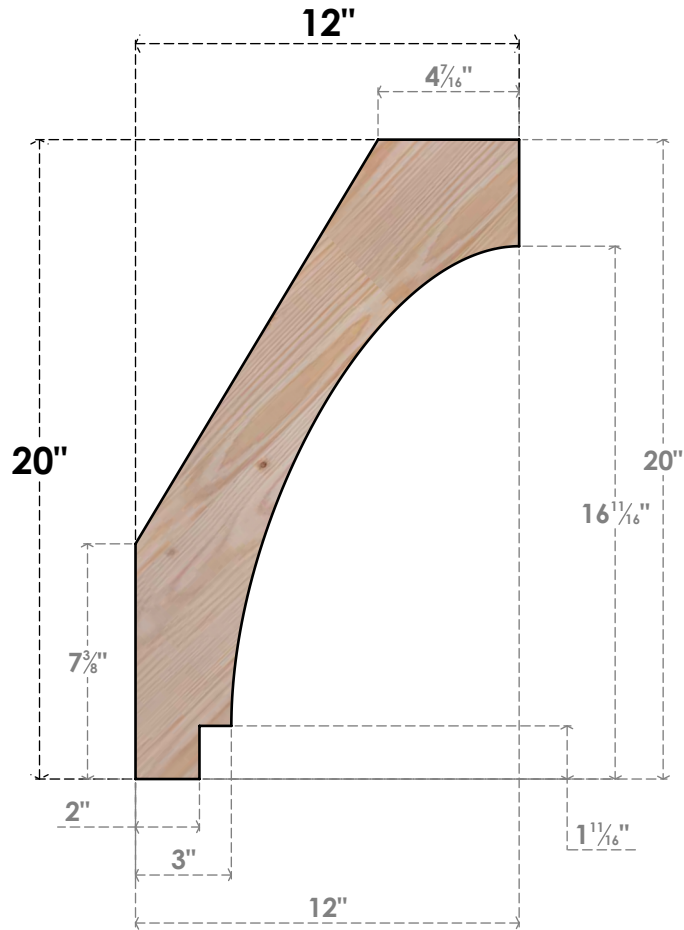

BRC04X12X20IMP00SDF

3 1/2"W X 12"D X 20"H IMPERIAL SMOOTH BRACE, DOUGLAS FIR

SIDE

FRONT

EKENA MILLWORK
 2300 WEST MAIN ST.
 CLARKSVILLE, TX 75426
 TOLL FREE: 866-607-0453
 WWW.EKENAMILLWORK.COM

NOTES

1. INSTALLATION TO BE COMPLETED IN ACCORDANCE WITH MANUFACTURER'S SPECIFICATIONS.
2. DRAWING MAY NOT BE TO SCALE
3. THIS DRAWING IS INTENDED FOR DESIGN AND PLANNING PURPOSES ONLY.
4. ALL INFORMATION CONTAINED HEREIN WAS CURRENT AT THE TIME OF DEVELOPMENT BUT MUST BE REVIEWED AND APPROVED BY THE PRODUCT MANUFACTURER TO BE CONSIDERED ACCURATE.
5. PRODUCTS ARE NOT KILN DRIED. THIS ITEM IS UNIQUE AND WILL CONTAIN THE NATURAL VARIATIONS THAT THE WOOD SPECIES OFFERS. THIS MAY RESULT IN VARIATIONS UP TO 1/4"