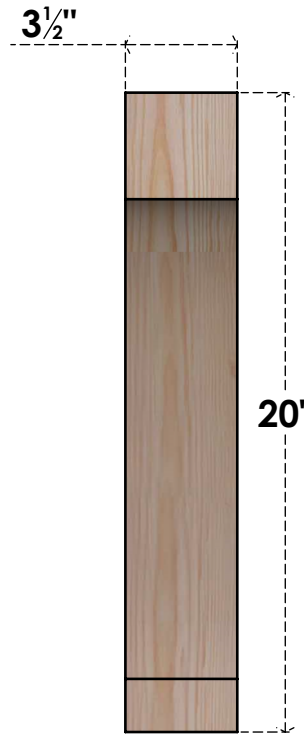

BRC04X12X20IMP00SDF

3 1/2"W X 12"D X 20"H IMPERIAL SMOOTH BRACE, DOUGLAS FIR

SIDE

FRONT

EKENA MILLWORK
 2300 WEST MAIN ST.
 CLARKSVILLE, TX 75426
 TOLL FREE: 866-607-0453
 WWW.EKENAMILLWORK.COM

NOTES

1. INSTALLATION TO BE COMPLETED IN ACCORDANCE WITH MANUFACTURER'S SPECIFICATIONS.
2. DRAWING MAY NOT BE TO SCALE
3. THIS DRAWING IS INTENDED FOR DESIGN AND PLANNING PURPOSES ONLY.
4. ALL INFORMATION CONTAINED HEREIN WAS CURRENT AT THE TIME OF DEVELOPMENT BUT MUST BE REVIEWED AND APPROVED BY THE PRODUCT MANUFACTURER TO BE CONSIDERED ACCURATE.
5. PRODUCTS ARE NOT KILN DRIED. THIS ITEM IS UNIQUE AND WILL CONTAIN THE NATURAL VARIATIONS THAT THE WOOD SPECIES OFFERS. THIS MAY RESULT IN VARIATIONS UP TO 1/4"