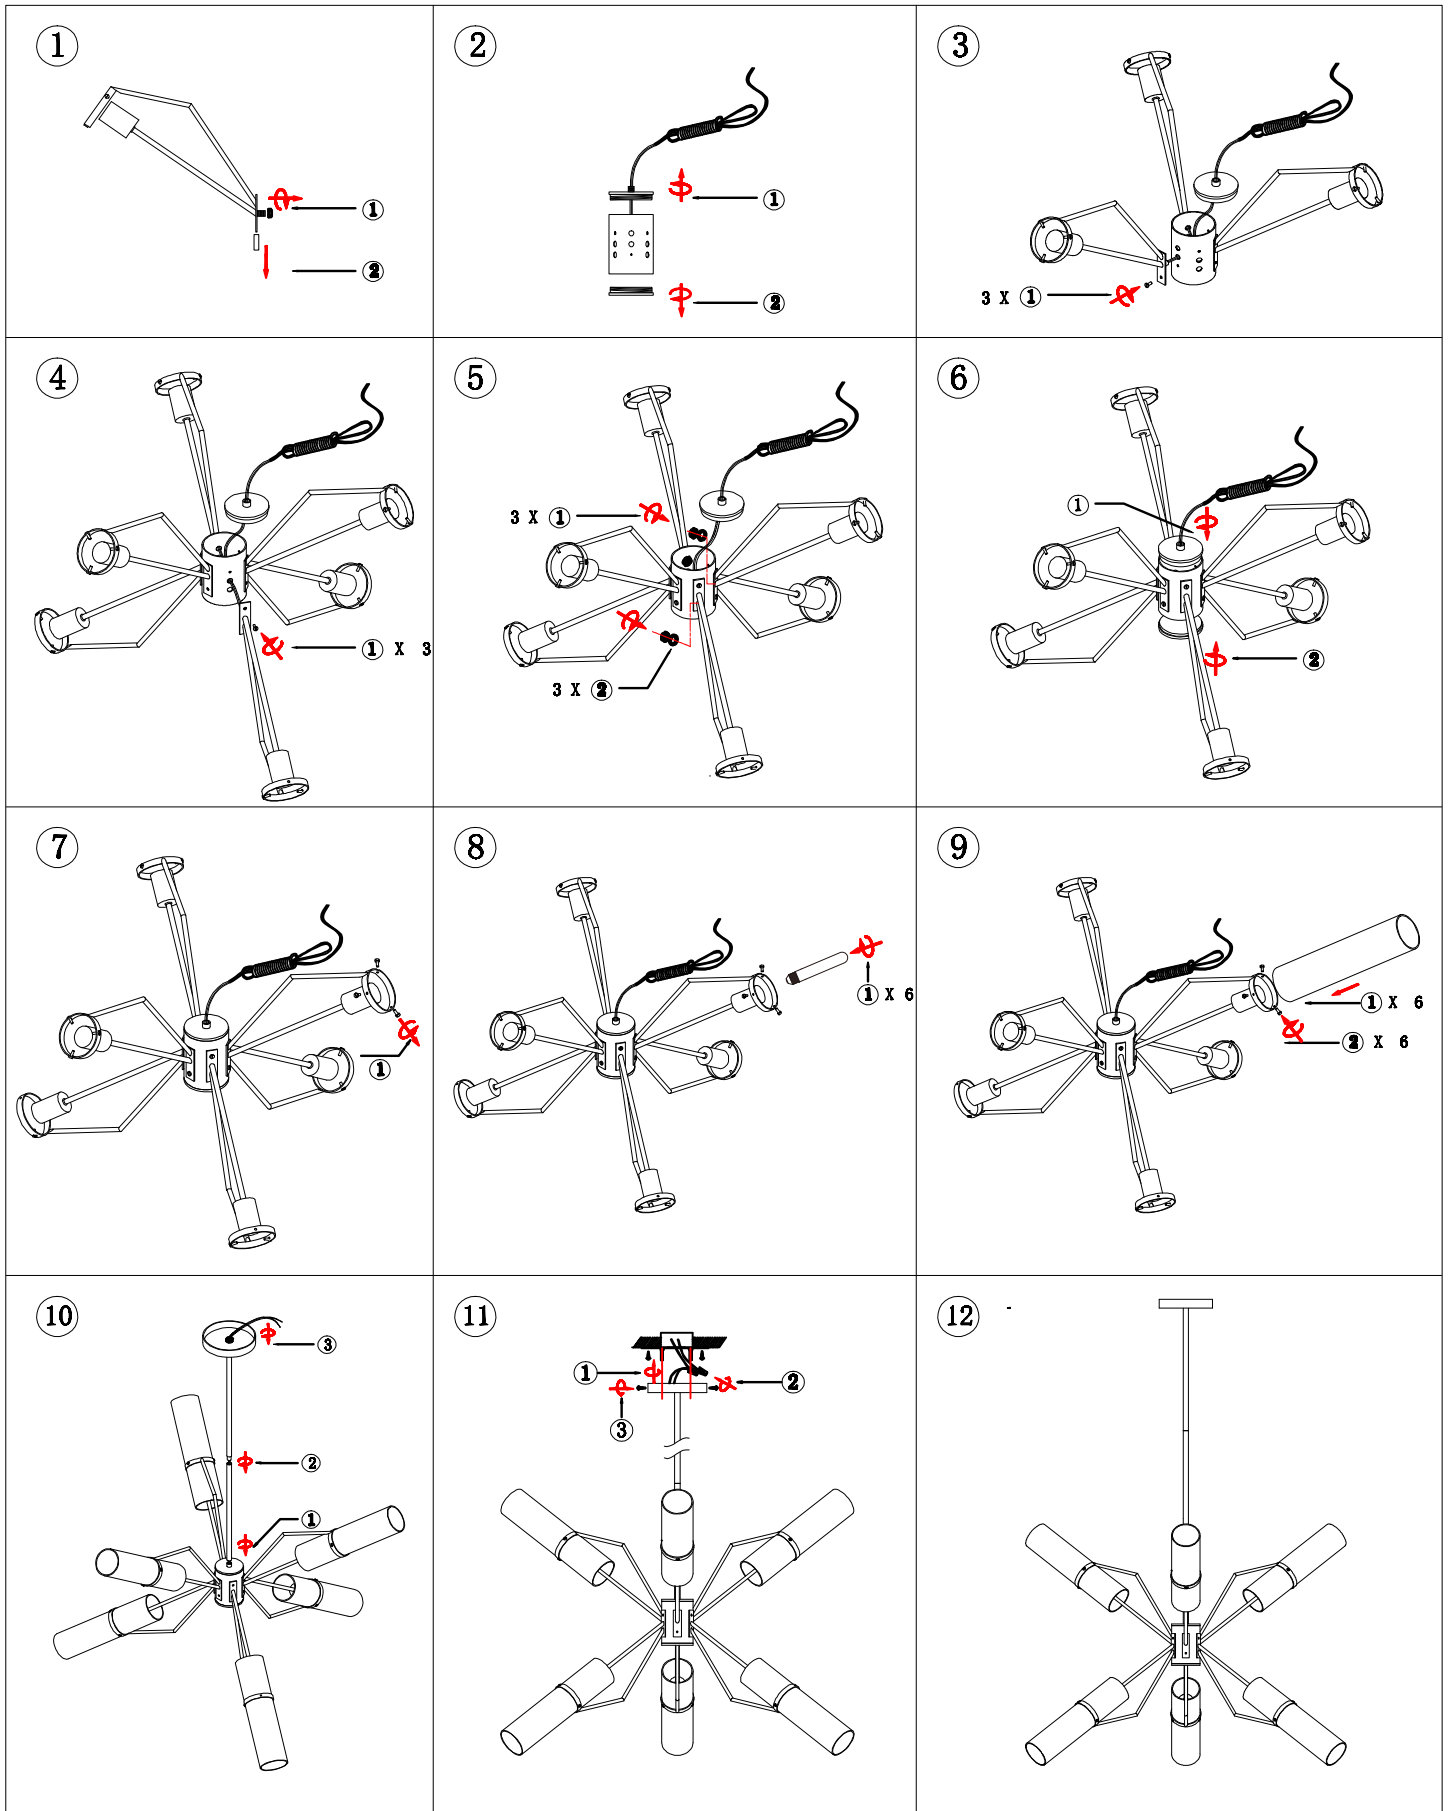

ASSEMBLY INSTRUCTIONS

1. Assemble the lighting fixtures according to 1-10 instruction.
2. Assemble the canopy on the ceiling.

03-00859

CAUTION

1. For indoor use only.
2. Keep out of reach of children and animals.
3. Use 120V~60Hz only, use MAX40 watts, E26 bulb only.
4. Do not use in the bathroom or damp places.
5. Place the lamp on a flat surface and ensure there are no flammable materials around it.
6. Before cleaning the lamp, ensure it is switched off.
7. Before replacing the bulb, ensure the plug has been put out from socket and the lamp has cooled down.
8. Do not pull the plug out of the socket with wet hands.
9. If the external flexible cable or cord of this luminaire is damaged, it shall be exclusively replaced by the manufacturer or his service agent or a similar qualified person in order to avoid a hazard.