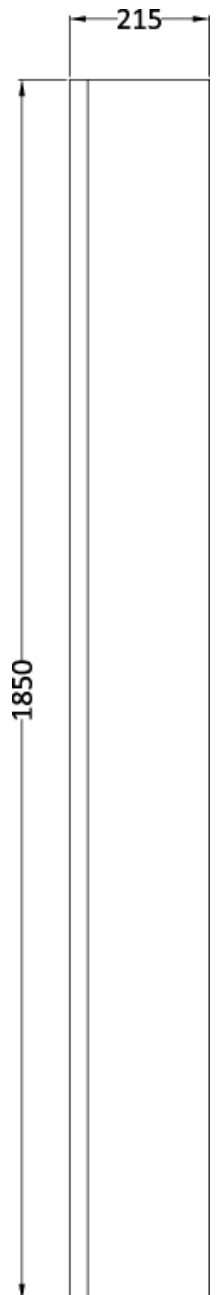

CUSTOMER CARE:

For further information please call 01282 446789