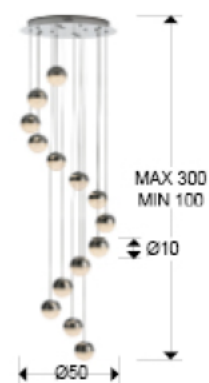

Lamp of 14 lights made of metal, chrome finish. Polycarbonate spherical shade of Ø10 cm. with texturized interior and chromed metal. Adjustable length. 50W LED. 3.000 K. 3,024 lm. DIMMABLE.

This product includes LED drivers with 0-10V or PWM diming. To use it with wall dimmer, use just this type of dimmers. Any other type would damage the LED driver.

GENERAL INFORMATION

Catalogue: i36 Iluminación
Page: 64

Type: Pendants
Collection: Sphere

SIZES

Sizes: Ø 50.0 ↑ 165.0 cm
Height when installed: 100.0/ max. 300.0 cm
Weight: 6.9 Kg

SIZES WITH PACKAGING

Weight: 8.7 Kg
Volume: 0.0910m³
Sizes: ↔ 58.0 ↓ 27.0 ↗ 58.0 cm

ADDITIONAL INFORMATION

Material: Metal, polycarbonate
Finish: Chrome, clear
Cable colour: clear

Esta luminaria lleva lámparas LED incorporadas.
This luminaire contains built-in LED lamps.

Las lámparas de esta luminaria no son recambiables.
The lamps cannot be changed in the luminaire.