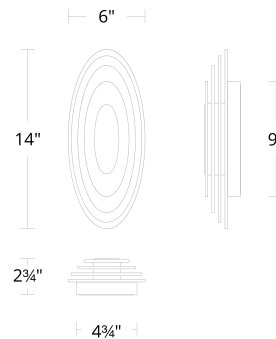

#### DESCRIPTION

A smooth, layered design of concentric rings frames a crisp central circle. Its low-profile construction minimizes bright horizontal glare while creating a gentle wall wash around the inner plate.

#### SPECIFICATIONS

<b>Color Temp:</b>	2700K,3000K,3500K,4000K
<b>Input:</b>	120-277V,50/60Hz
<b>CRI</b>	90
<b>Dimming:</b>	ELV: 100-10% , TRIAC: 100-10%
<b>Rated Life:</b>	50,000 Hours
<b>Mounting:</b>	Can be mounted on wall in all orientations
<b>Standards:</b>	ETL, cETL, Title 24 JA8 Compliant, ADA, Damp Location Listed
<b>Construction</b>	Aluminum hardware with acrylic diffuser

#### LINE DRAWING:

WS-67514