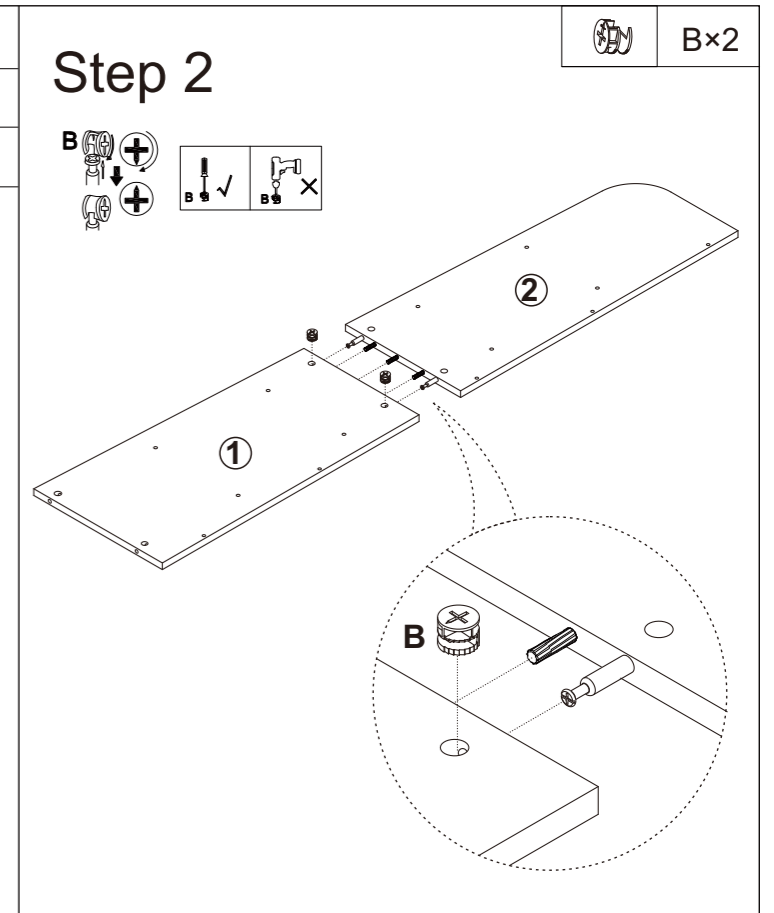

We control manufacturing and distribution ourselves, ensure the quality.

How to find us?

Email: support@vecelo.com

Website: www.vecelo.com

Item Description: Bookcase

Dimension: 40*40*168cm

Model NO: DS-NO.1

Components					
1		1	2		1
3		1	4		1
5		1	6		1
7		1	8		1
9		1	10		4

Screws&Tools		
A		25pcs
B		33pcs
C		6pcs
D		4pcs
E		16pcs
F		1pc
G		2pcs
H		1pc

Step 5

A×21

Step 6

B×8

Step 9

B×4