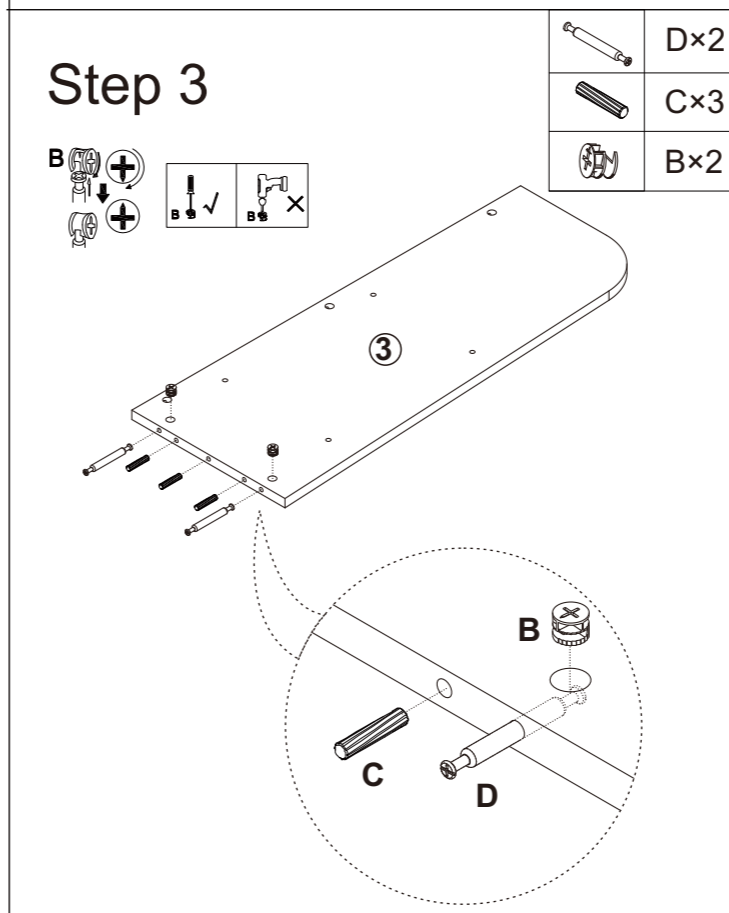

We control manufacturing and distribution ourselves, ensure the quality.

How to find us?

Email: support@vecelo.com

Website: www.vecelo.com

Item Description: Bookcase

Dimension: 40*40*168cm

Model NO: DS-NO.1

Components					
1		1	2		1
3		1	4		1
5		1	6		1
7		1	8		1
9		1	10		4

Screws&Tools		
A		25pcs
B		33pcs
C		6pcs
D		4pcs
E		16pcs
F		1pc
G		2pcs
H		1pc

Step 5

A×21

Step 6

B×8

Step 9

B×4