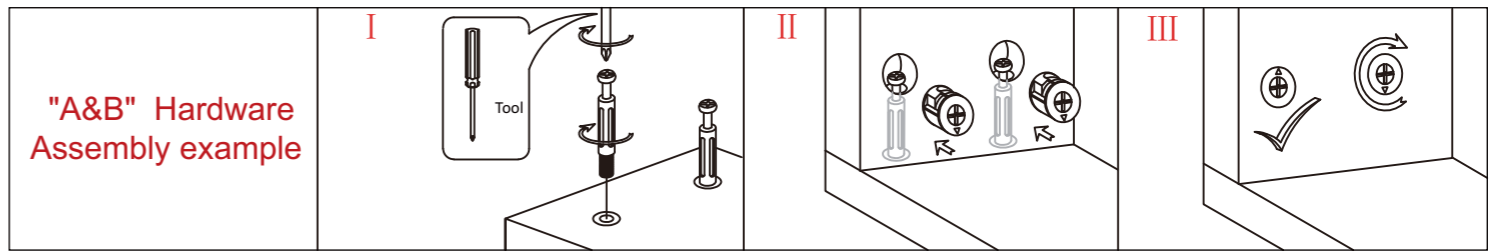

We control manufacturing and distribution ourselves, ensure the quality.

How to find us?

Email: support@vecelo.com

Website: www.vecelo.com

Item Description: Bookcase

Dimension: 40*40*168cm

Model NO: DS-NO.1