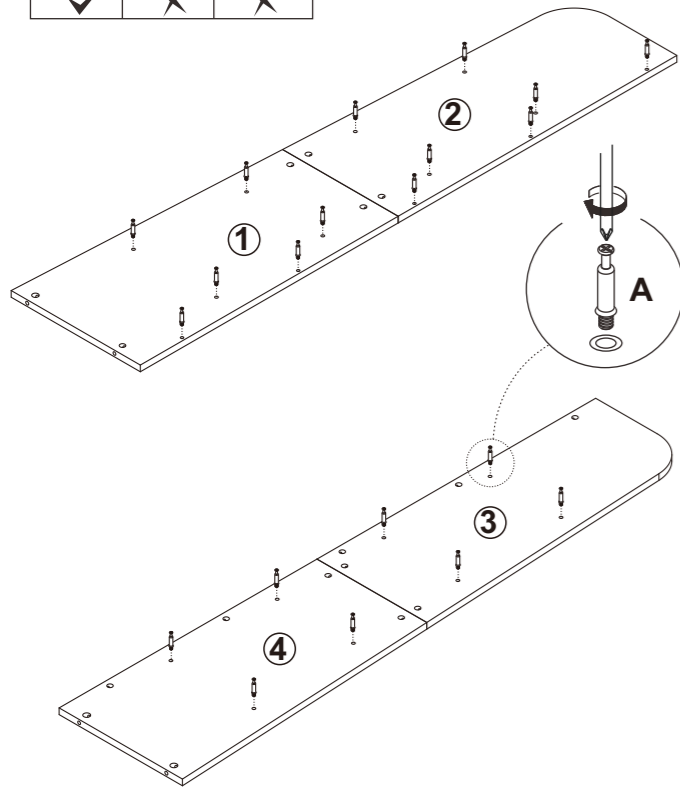

We control manufacturing and distribution ourselves, ensure the quality.

How to find us?

Email: support@vecelo.com

Website: www.vecelo.com

Item Description: Bookcase

Dimension: 40*40*168cm

Model NO: DS-NO.1

Components					
1		1	2		1
3		1	4		1
5		1	6		1
7		1	8		1
9		1	10		4

Screws&Tools		
A		25pcs
B		33pcs
C		6pcs
D		4pcs
E		16pcs
F		1pc
G		2pcs
H		1pc

Step 5

A×21

Step 6

B×8

Step 9

B×4