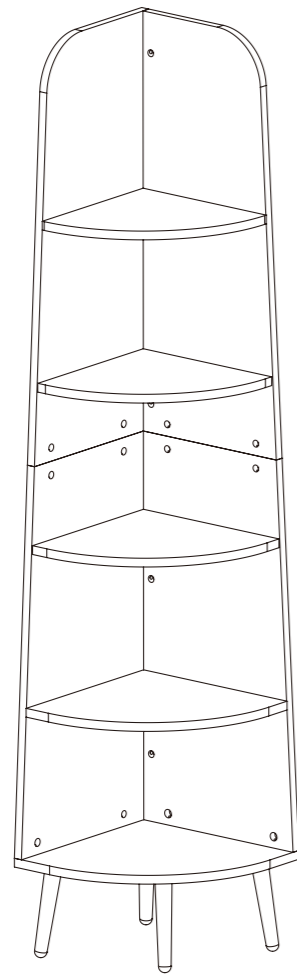

KHD-CS15-UP Lot No.: DS-NO.1

WHT/BLK/GRY/BRN/MBW

Bookcase

Dimension: 40*40*168cm

Tips!

Check all the components & screws before assembly. **Do not install in case part is missing, contact us to get.** Send email with your question to support@vecelo.com. We will resend within 24 hours.

We control manufacturing and distribution ourselves, ensure the quality.

How to find us?

Email: support@vecelo.com

Website: www.vecelo.com

Item Description: Bookcase

Dimension: 40*40*168cm

Model NO: DS-NO.1

Components					
1		1	2		1
3		1	4		1
5		1	6		1
7		1	8		1
9		1	10		4

Screws&Tools		
A		25pcs
B		33pcs
C		6pcs
D		4pcs
E		16pcs
F		1pc
G		2pcs
H		1pc

Step 5

A×21

Step 6

B×8

Step 9

B×4