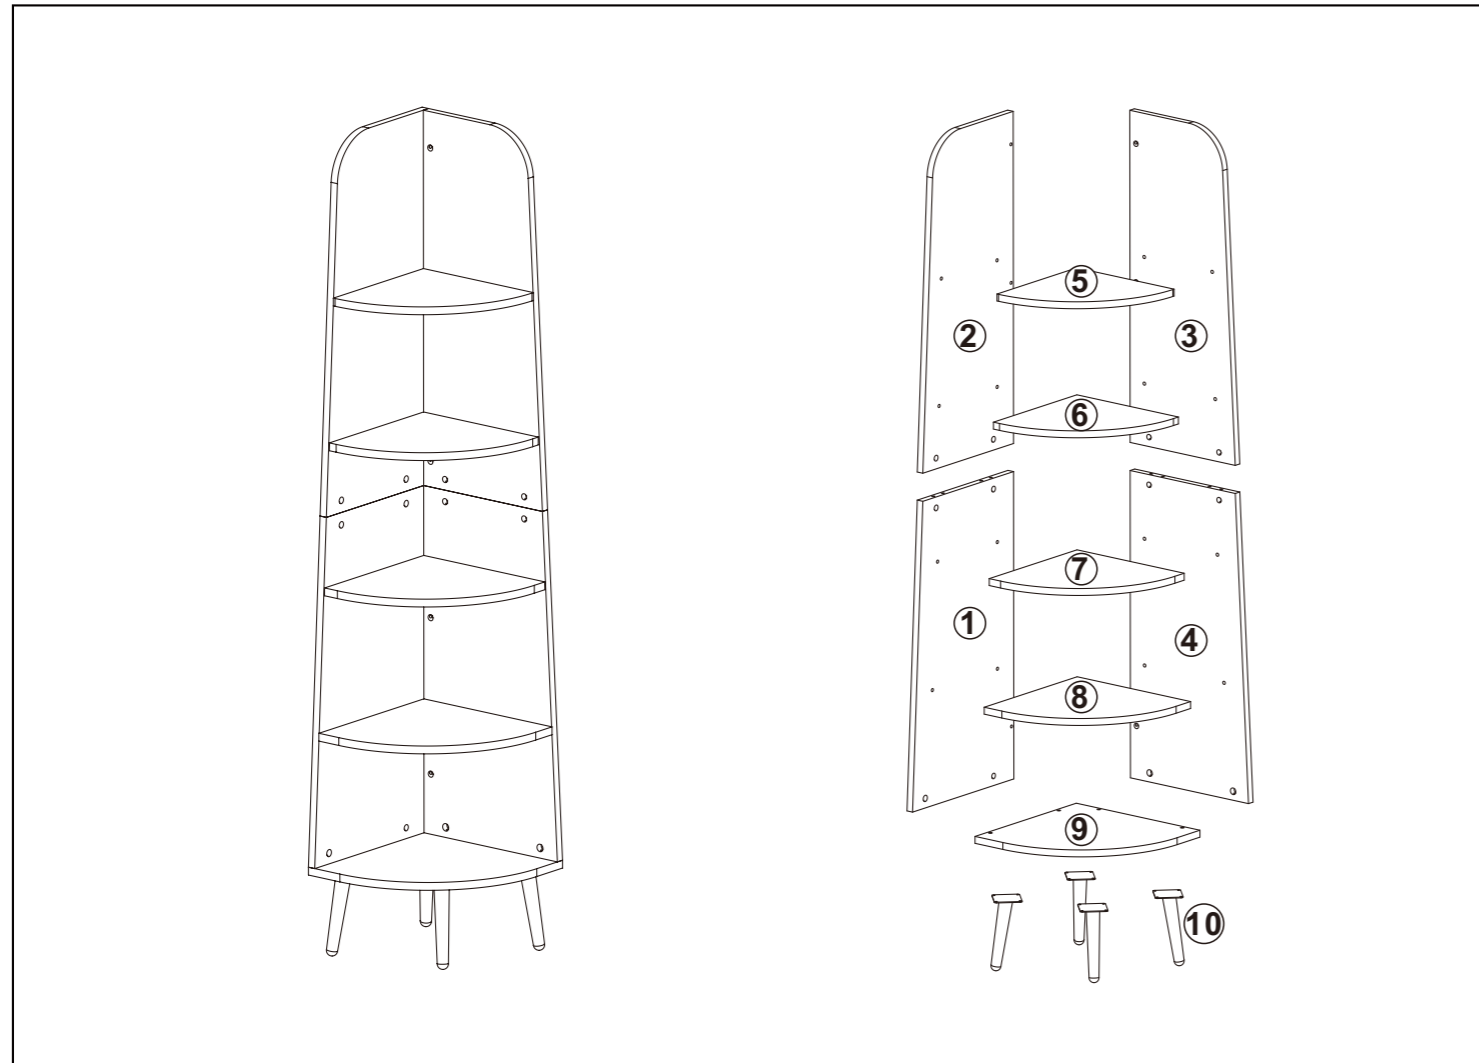

KHD-CS15-UP Lot No.: DS-NO.1

WHT/BLK/GRY/BRN/MBW

Bookcase

Dimension: 40*40*168cm

Tips!

Check all the components & screws before assembly. **Do not install in case part is missing, contact us to get.** Send email with your question to support@vecelo.com. We will resend within 24 hours.

We control manufacturing and distribution ourselves, ensure the quality.

How to find us?

Email: support@vecelo.com

Website: www.vecelo.com

Item Description: Bookcase

Dimension: 40*40*168cm

Model NO: DS-NO.1

Components					
1		1	2		1
3		1	4		1
5		1	6		1
7		1	8		1
9		1	10		4

Screws&Tools		
A		25pcs
B		33pcs
C		6pcs
D		4pcs
E		16pcs
F		1pc
G		2pcs
H		1pc

Step 5

A×21

Step 6

B×8

Step 9

B×4