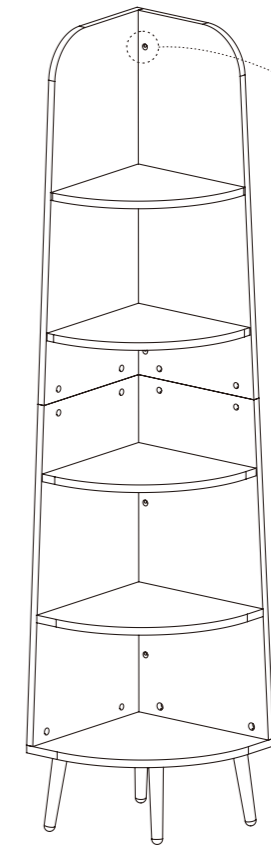

KHD-CS15-UP Lot No.: DS-NO.1

WHT/BLK/GRY/BRN/MBW

Bookcase

Dimension: 40*40*168cm

Tips!

Check all the components & screws before assembly. **Do not install in case part is missing, contact us to get.** Send email with your question to support@vecelo.com. We will resend within 24 hours.

We control manufacturing and distribution ourselves, ensure the quality.

How to find us?

Email: support@vecelo.com

Website: www.vecelo.com

Item Description: Bookcase

Dimension: 40*40*168cm

Model NO: DS-NO.1

Components					
1		1	2		1
3		1	4		1
5		1	6		1
7		1	8		1
9		1	10		4

Screws&Tools		
A		25pcs
B		33pcs
C		6pcs
D		4pcs
E		16pcs
F		1pc
G		2pcs
H		1pc

Step 5

A×21

Step 6

B×8

Step 9

B×4

Step 10

F×1

Step 7

B×13

Step 8

A×4

E×16

Step 11