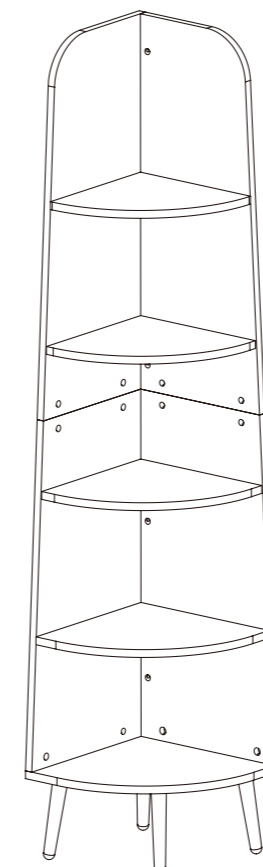

KHD-CS15-UP Lot No.: DS-NO.1

WHT/BLK/GRY/BRN/MBW

Bookcase

Dimension: 40*40*168cm

Tips!

Check all the components & screws before assembly. **Do not install in case part is missing, contact us to get.** Send email with your question to support@vecelo.com. We will resend within 24 hours.

We control manufacturing and distribution ourselves, ensure the quality.

How to find us?

Email: support@vecelo.com

Website: www.vecelo.com

Item Description: Bookcase

Dimension: 40*40*168cm

Model NO: DS-NO.1

Components					
1		1	2		1
3		1	4		1
5		1	6		1
7		1	8		1
9		1	10		4

Screws&Tools		
A		25pcs
B		33pcs
C		6pcs
D		4pcs
E		16pcs
F		1pc
G		2pcs
H		1pc

Step 5

A×21

Step 6

B×8

Step 9

B×4