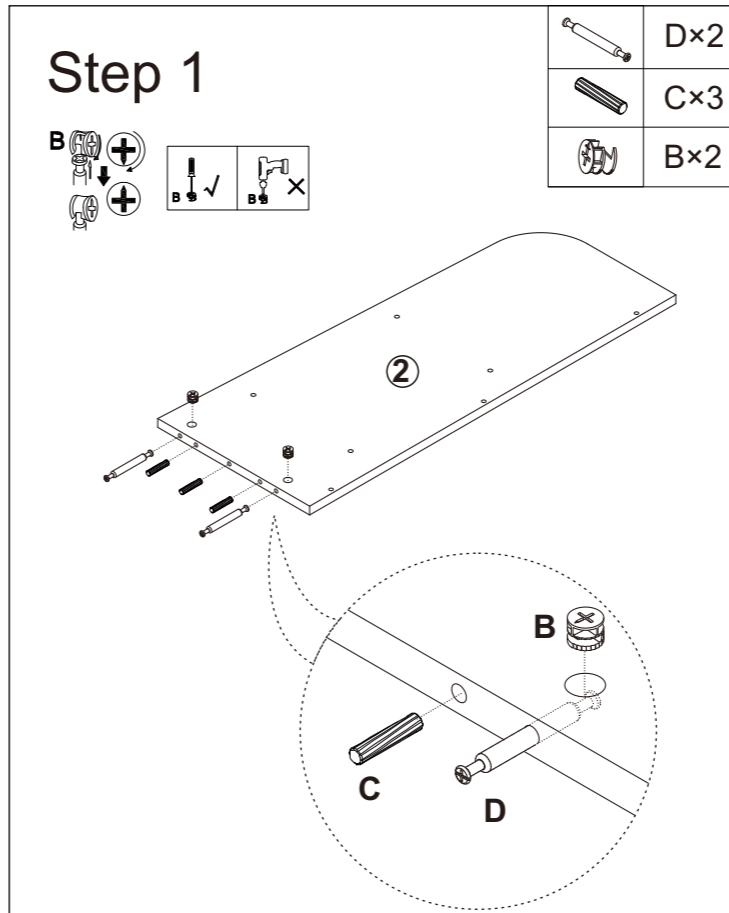

We control manufacturing and distribution ourselves, ensure the quality.

How to find us?

Email: support@vecelo.com

Website: www.vecelo.com

Item Description: Bookcase

Dimension: 40*40*168cm

Model NO: DS-NO.1

Components					
1		1	2		1
3		1	4		1
5		1	6		1
7		1	8		1
9		1	10		4

Screws&Tools		
A		25pcs
B		33pcs
C		6pcs
D		4pcs
E		16pcs
F		1pc
G		2pcs
H		1pc

Step 5

A×21

Step 6

B×8

Step 9

B×4