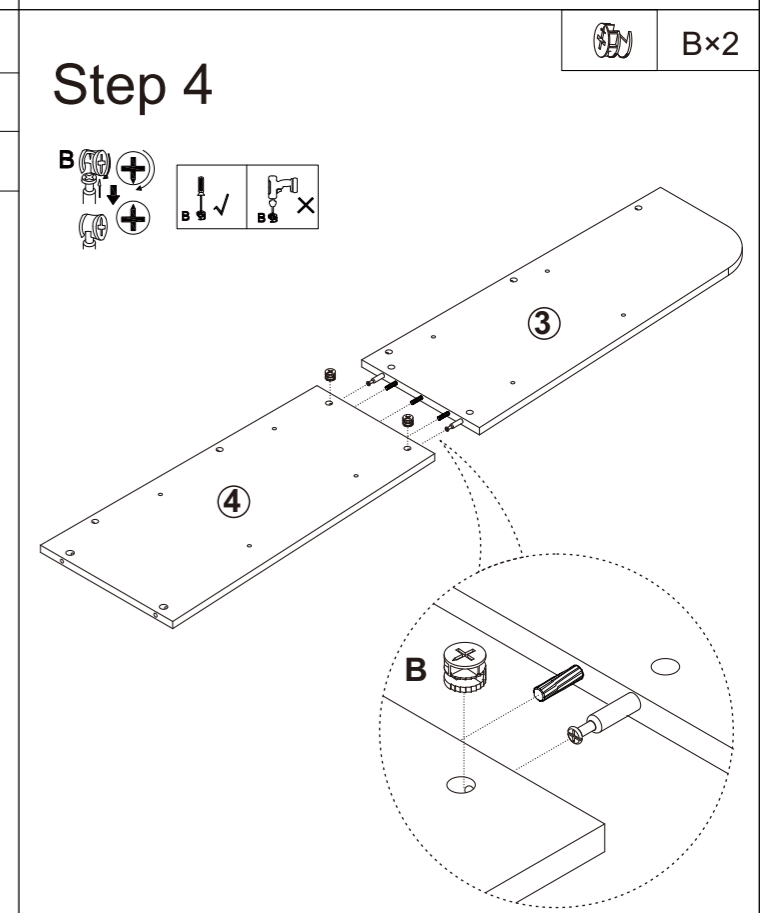

We control manufacturing and distribution ourselves, ensure the quality.

How to find us?

Email: support@vecelo.com

Website: www.vecelo.com

Item Description: Bookcase

Dimension: 40*40*168cm

Model NO: DS-NO.1

Components					
1		1	2		1
3		1	4		1
5		1	6		1
7		1	8		1
9		1	10		4

Screws&Tools		
A		25pcs
B		33pcs
C		6pcs
D		4pcs
E		16pcs
F		1pc
G		2pcs
H		1pc

Step 5

A×21

Step 6

B×8

Step 9

B×4