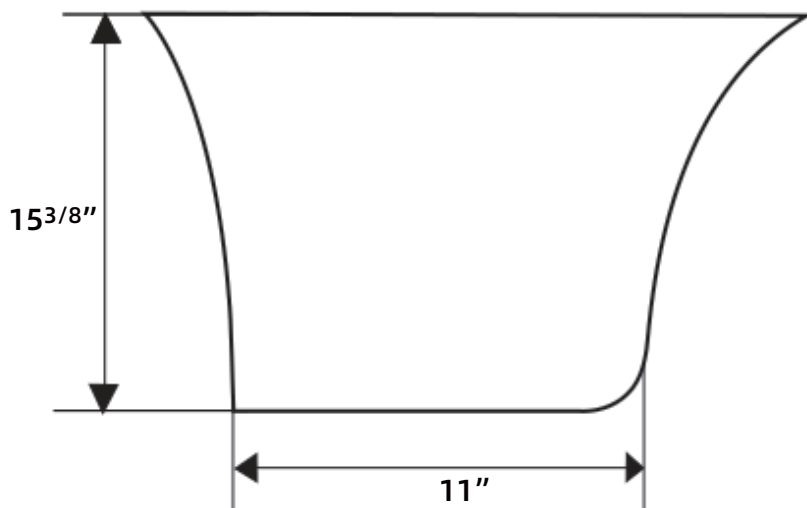

## CERAMIC SINK

support@trendytotesinc.com

626 679 3588

PRODUCT  
INSTRUCTION  
VIDEO

All dimensions are nominal,  
minor variations may occur.

TOP VIEW

SIDE VIEW