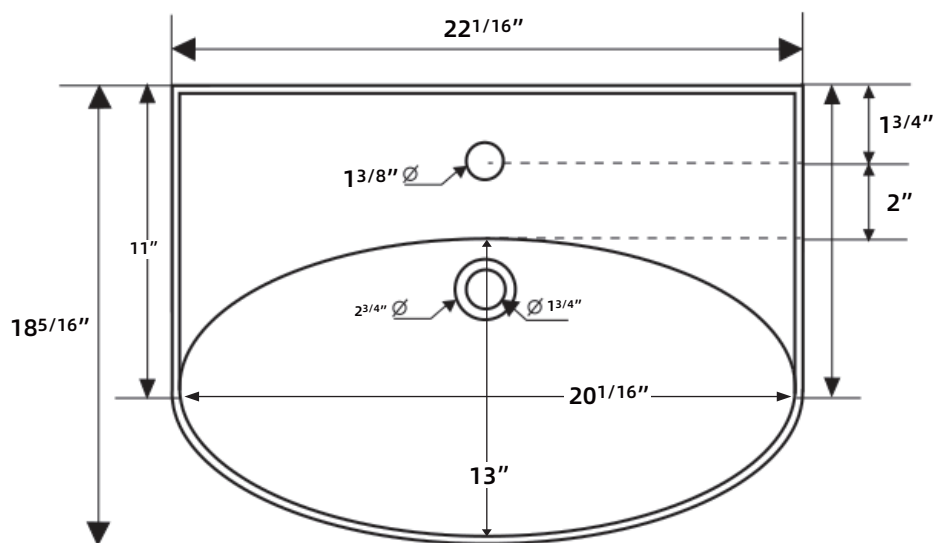

# SIZE DETAILS

## CERAMIC SINK

support@trendytotesinc.com

626 679 3588

PRODUCT  
INSTRUCTION  
VIDEO

All dimensions are nominal,  
minor variations may occur.

TOP VIEW

SIDE VIEW