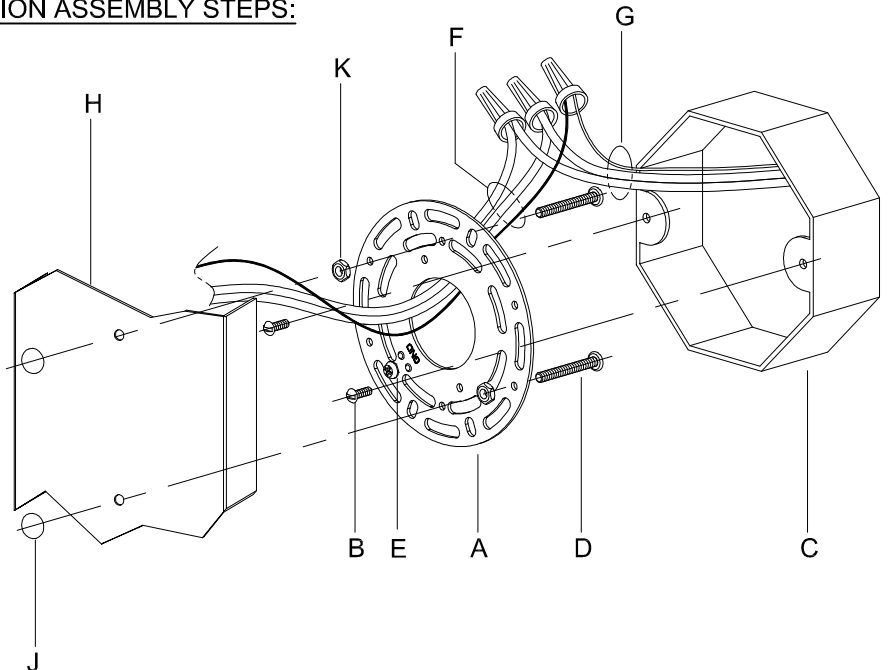

Assembly & Installation Instructions

CAUTION: Read instructions carefully and turn electricity off at main circuit breaker panel before beginning installation.

WARNING - If any Special Control Devices are used with this Fixture, Follow the Instructions Carefully to assure full compliance with N.E.C. requirements. If there are any questions, contact a Qualified Electrical Contractor.

CAUTION - All glass is fragile, use care when handling Glass component(s) and or Lamp(s).

CANOPY MOUNTING & WIRE CONNECTION ASSEMBLY STEPS:

1. D,E → A
2. K → D
3. B,A → C
4. F → G
5. H,J → D

FIXTURE ASSEMBLY STEPS: