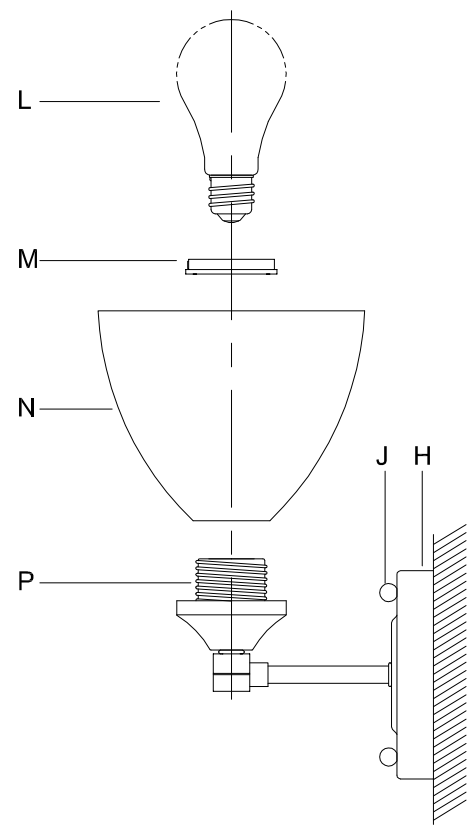

FIXTURE ASSEMBLY STEPS:

1. N,M → P
2. L → P

**B, C, G & L
(NOT FURNISHED)
(NON FOURNIE)
(NO INCLUIDA)**