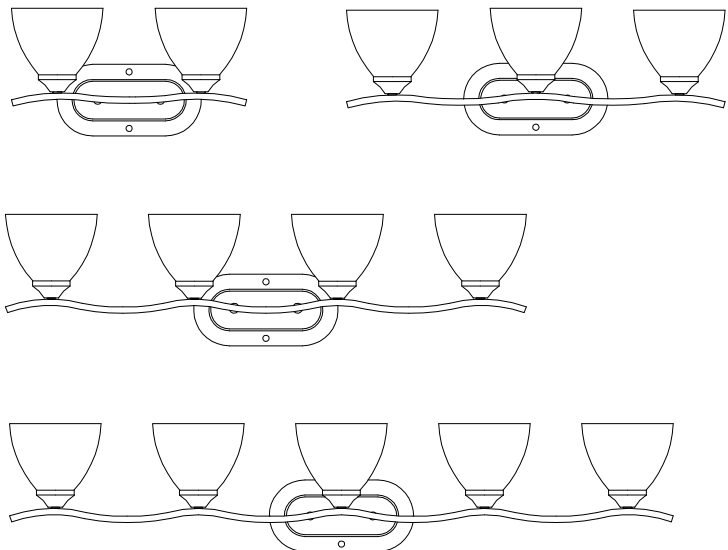

FIXTURE ASSEMBLY STEPS:

1. N,M → P
2. L → P

**B, C, G & L
(NOT FURNISHED)
(NON FOURNIE)
(NO INCLUIDA)**