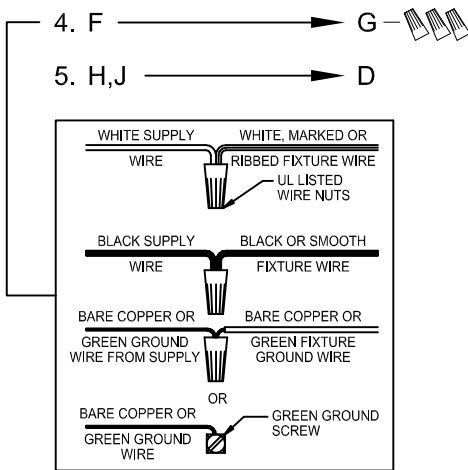

Assembly & Installation Instructions

CAUTION: Read instructions carefully and turn electricity off at main circuit breaker panel before beginning installation.

WARNING - If any Special Control Devices are used with this Fixture, Follow the Instructions Carefully to assure full compliance with N.E.C. requirements. If there are any questions, contact a Qualified Electrical Contractor.

CAUTION - All glass is fragile, use care when handling Glass component(s) and or Lamp(s).

CANOPY MOUNTING & WIRE CONNECTION ASSEMBLY STEPS:

1. D,E → A
2. K → D
3. B,A → C
4. F → G
5. H,J → D

FIXTURE ASSEMBLY STEPS: