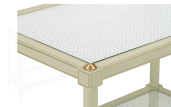

WILDWOOD CHELSEA HOUSE

385709 • Connor Cane Cocktail Table - Green

24.75h x 32w x 20d

Wood/Cane

Grass Green/Gold/White

The Connor Cocktail Table in green is adorned with gold hand painted detailing around the edge of the bamboo-inspired legs and natural caned shelf. Perfect for any room that needs a pop of color. Designed by Bill Cain.