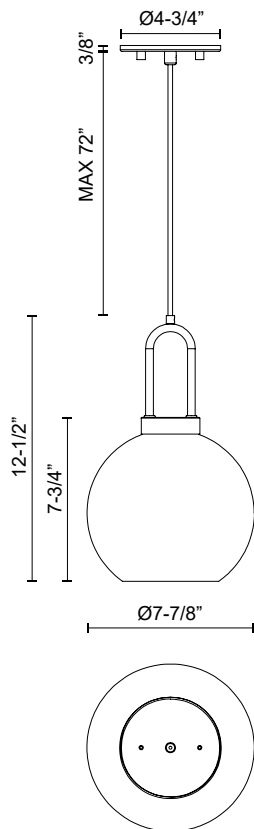

alora mood

P. 1.855.855.8926

CANADA: 19054 28TH Avenue Surrey - BC V3Z 6M3

USA: 3035 E. Lone Mountain Rd - Las Vegas, NV, 89081

SOJI PD601608

FIXTURE DIMENSIONS	D7-7/8" x H12-1/2"
LAMP TYPE	E26
MAX WATTAGE	60W
BULB QTY	1
BULBS INCLUDED	No
VOLTAGE	120V
GLASS DETAILS	Clear, Copper, Opal or Smoked Glass
MATERIAL	Glass; Steel;
WIRE LENGTH	72"
MINIMUM HANG HEIGHT	15"
SLOPED CEILING ADAPTABLE	Yes
LOCATION	Dry
CANOPY DIMENSIONS	D4-3/4" x 3/8"
BRAND	Alora Mood

[D - Diameter, L - Length, W - Width, H - Height, E - Extension]

AVAILABLE FINISHES:

*For complete warranty terms, please visit: www.aloralighting.com/warranty