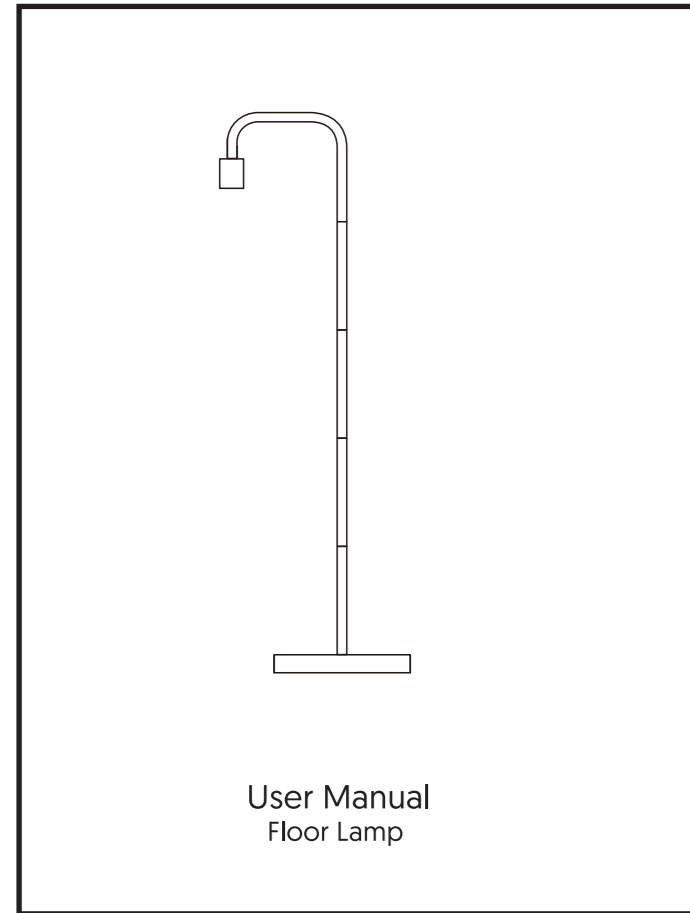

尺寸: 90X120MM

材质: 105g 双铜版纸, 黑白印刷 折页

Introduction
Thank you for choosing our floor lamp. Please read this user manual carefully and keep it for future reference. If you need any assistance, please contact us through the purchase platform with your order number and details.

Package Contents

Labels: Connecting pipe, Connection bracket, Lamp Plug, On/off foot switch, Lamp Base

Specifications

Model	MF17099
Input Voltage	120V60Hz
Maximum power	60W
Material	Metal
Dimension	D220*H1640mm

Connection Introduction

1. For better installation, please tighten the connection bracket, then screw each two parts clockwise in order.

2. Please tighten the bottom and the lamp base secondly.

Notes

1. Please take care not to pinch or damage the wires

Bulb Installation Introduction

1. Please tighten the bulb counterclockwise carefully.
2. Please note, this lamp will fit the standard E26 screw-in lightbulb.

Notes

1. Maximum accessible power is 60W. Please do not connect the bulb more than 60W.
2. Please plug the plug into outlet and now the lamp is ready for use.