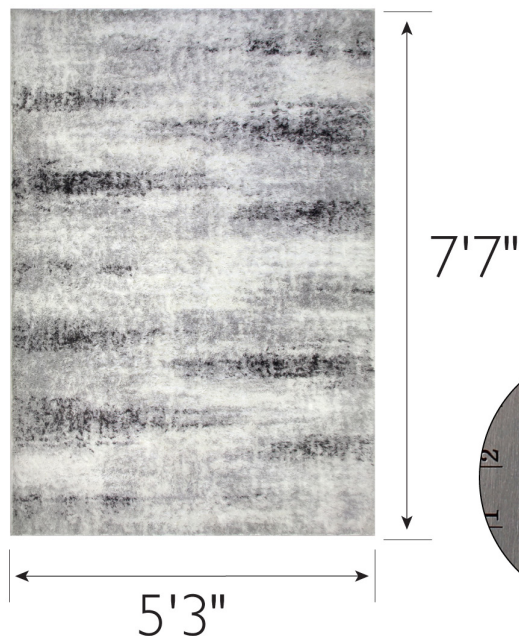

Soft Shag Area Rug 5'3" x 7'7"

Gray/Black

1.18" Thick

SPECIFICATIONS

MATERIAL:	Polypropylene	CONSTRUCTION:	Machine Made
BACKING MATERIAL:	Cotton	CONSTRUCTION TECHNIQUE:	Power Loom
INDOOR/OUTDOOR:	Indoor Use Only	REMOVABLE BACKING:	No
SHAPE:	Rectangle	NON-SLIP BACKING:	No
COLOR:	Gray/Black	WATER RESISTANT:	No
ASSEMBLED DIMENSIONS:	1.18" H x 5'3" W x 7'7" L	SAFE FOR HEATED FLOORS:	No
ASSEMBLED WEIGHT:	12.35 lbs.	FLAME RETARDANT:	No
PILE HEIGHT:	1.18"	ANTI-MICROBIAL:	No
PILE HEIGHT VARIATION:	No		
RUG FRINGE OR TASSLE:	No		
MACHINE WASHABLE:	No		
RUG PAD RECOMMENDED:	Yes		