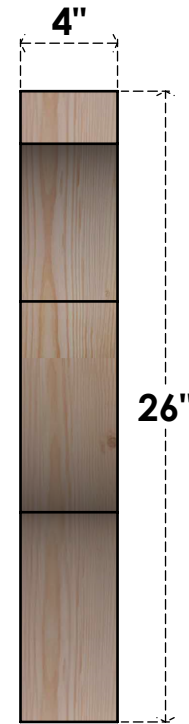

BRC04X26X26FST00RDF

4"W X 26"D X 26"H FUNSTON ROUGH SAWN BRACE, DOUGLAS FIR

SIDE

FRONT

EKENA MILLWORK
 2300 WEST MAIN ST.
 CLARKSVILLE, TX 75426
 TOLL FREE: 866-607-0453
 WWW.EKENAMILLWORK.COM

NOTES

1. INSTALLATION TO BE COMPLETED IN ACCORDANCE WITH MANUFACTURER'S SPECIFICATIONS.
2. DRAWING MAY NOT BE TO SCALE
3. THIS DRAWING IS INTENDED FOR DESIGN AND PLANNING PURPOSES ONLY.
4. ALL INFORMATION CONTAINED HEREIN WAS CURRENT AT THE TIME OF DEVELOPMENT BUT MUST BE REVIEWED AND APPROVED BY THE PRODUCT MANUFACTURER TO BE CONSIDERED ACCURATE.
5. PRODUCTS ARE NOT KILN DRIED. THIS ITEM IS UNIQUE AND WILL CONTAIN THE NATURAL VARIATIONS THAT THE WOOD SPECIES OFFERS. THIS MAY RESULT IN VARIATIONS UP TO 1/4"