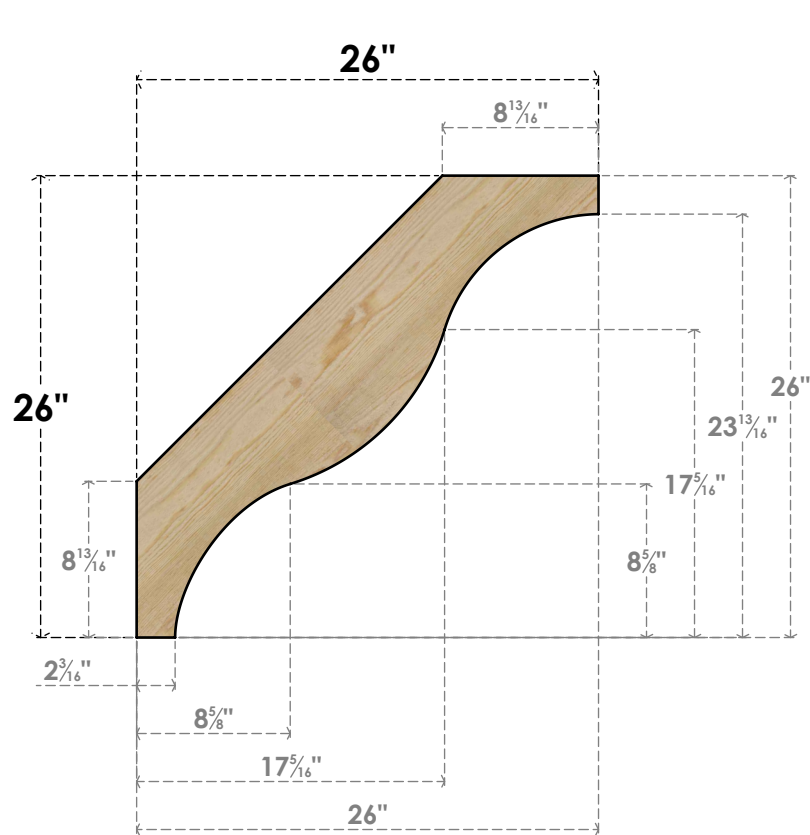

BRC04X26X26FST00RDF

4"W X 26"D X 26"H FUNSTON ROUGH SAWN BRACE, DOUGLAS FIR

SIDE

FRONT

EKENA MILLWORK
 2300 WEST MAIN ST.
 CLARKSVILLE, TX 75426
 TOLL FREE: 866-607-0453
 WWW.EKENAMILLWORK.COM

NOTES

1. INSTALLATION TO BE COMPLETED IN ACCORDANCE WITH MANUFACTURER'S SPECIFICATIONS.
2. DRAWING MAY NOT BE TO SCALE
3. THIS DRAWING IS INTENDED FOR DESIGN AND PLANNING PURPOSES ONLY.
4. ALL INFORMATION CONTAINED HEREIN WAS CURRENT AT THE TIME OF DEVELOPMENT BUT MUST BE REVIEWED AND APPROVED BY THE PRODUCT MANUFACTURER TO BE CONSIDERED ACCURATE.
5. PRODUCTS ARE NOT KILN DRIED. THIS ITEM IS UNIQUE AND WILL CONTAIN THE NATURAL VARIATIONS THAT THE WOOD SPECIES OFFERS. THIS MAY RESULT IN VARIATIONS UP TO 1/4"