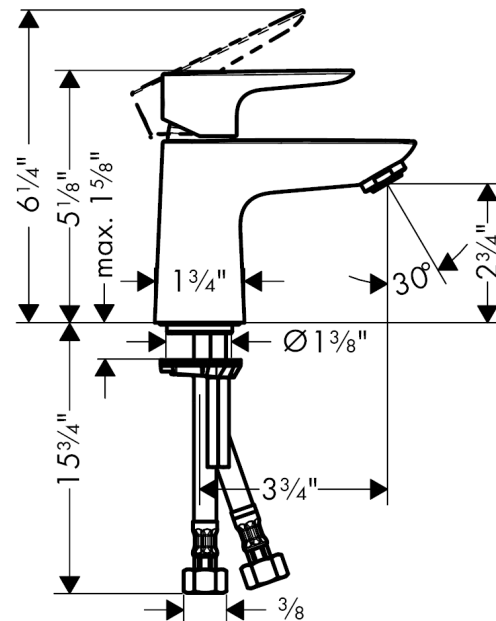

Talis E
Single-Hole Faucet 80, 1.0 GPM
 Finishes : **chrome** Part no. : **71708001**

Description

Features

- Spray modes: Aerated spray
- Flow: 1.0 GPM (3.8 L/Min)
- Ceramic cartridge
- Does not include: Pop-up assembly

Item details

List Price \$ 209.00

Technology

Compliance

Product image

Scale drawing

Talis E
Single-Hole Faucet 80, 1.0 GPM
 Finishes : **chrome** Part no. : **71708001**

Exploded drawing

Year of production: >08/16

Talis E
Single-Hole Faucet 80, 1.0 GPM
 Finishes : **chrome** Part no. : **71708001**

Spare parts list

Year of production: >08/16

Pos.	Description	Part no.	Price	PU
1	handle	92687000	-	1
2	screw cover	95704000	-	1
3	flange	92625000	-	1
4	nut	92689000	-	1
5	O-ring 25x1,5	98146000	-	1
6	O-ring 27x1,5	92527000	-	1
7	cartridge, assy	95973001	-	1
8	seal	98865000	-	1
9	adapter for cartridge	98866000	-	1
10	O-ring 23x2	98398000	-	1
11	aerator M24x1	98453000	-	1
12	screw M8 x 68	97736000	-	1
13	seal Ø 42	98722000	-	1
14	fixing set	96016000	-	1
15	connection hose 18½" M8x0,75 3/8"	96321001	-	1
16	O-ring 7x1,5	98422000	-	1