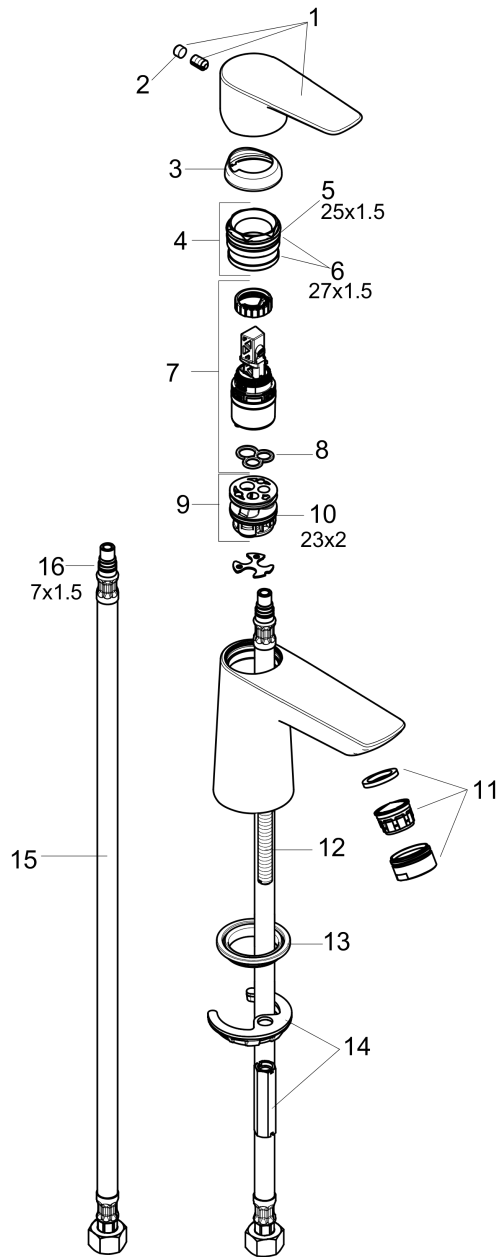

Talis E
Single-Hole Faucet 80, 1.0 GPM
 Finishes : **chrome** Part no. : **71708001**

Description

Features

- Spray modes: Aerated spray
- Flow: 1.0 GPM (3.8 L/Min)
- Ceramic cartridge
- Does not include: Pop-up assembly

Item details

List Price \$ 209.00

Technology

Compliance

Product image

Scale drawing

Talis E
Single-Hole Faucet 80, 1.0 GPM
 Finishes : **chrome** Part no. : **71708001**

Exploded drawing

Year of production: >08/16

Talis E
Single-Hole Faucet 80, 1.0 GPM
 Finishes : **chrome** Part no. : **71708001**

Spare parts list

Year of production: >08/16

Pos.	Description	Part no.	Price	PU
1	handle	92687000	-	1
2	screw cover	95704000	-	1
3	flange	92625000	-	1
4	nut	92689000	-	1
5	O-ring 25x1,5	98146000	-	1
6	O-ring 27x1,5	92527000	-	1
7	cartridge, assy	95973001	-	1
8	seal	98865000	-	1
9	adapter for cartridge	98866000	-	1
10	O-ring 23x2	98398000	-	1
11	aerator M24x1	98453000	-	1
12	screw M8 x 68	97736000	-	1
13	seal Ø 42	98722000	-	1
14	fixing set	96016000	-	1
15	connection hose 18½" M8x0,75 3/8"	96321001	-	1
16	O-ring 7x1,5	98422000	-	1