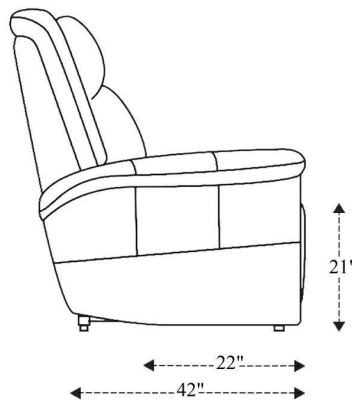

# Zero Gravity Power Reclining Sofa P3

Overall Dimensions	88.5" x 42" x 44"
Overall Width	88.5"
Overall Depth	42"
Overall Height	44"
Overall Weight	306.9 lbs.
Fully Reclined	71"
Distance from Wall	7.5"
Back of Seat to end of Chaise	45"
Leg Height <small>(Distance from Foot Rest to Floor in Full Recline)</small>	26"
Head Height <small>(Distance from Headrest to Floor in Full Recline)</small>	29"

Seat Width	23"
Seat Depth	22"
Seat Height	21"
Arm Width	9"
Arm Depth	23"
Arm Height	26"
Back Width	26"
Back Height	28"
Headrest Extended from Back	6"

# Zero Gravity Power Reclining Tilt Console Loveseat P3

Overall Dimensions	77" x 42" x 44"
Overall Width	77"
Overall Depth	42"
Overall Height	44"
Overall Weight	270.6 lbs.
Fully Reclined	71"
Distance from Wall	7.5"
Back of Seat to end of Chaise	45"
Leg Height (Distance from Foot Rest to Floor in Full Recline)	26"
Head Height (Distance from Headrest to Floor in Full Recline)	29"