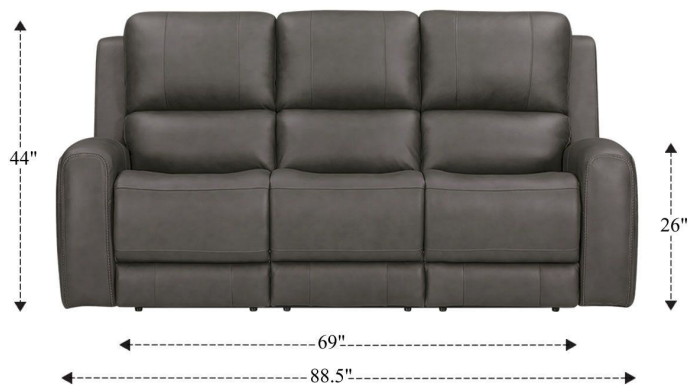

# Zero Gravity Power Reclining Sofa P3

Overall Dimensions	88.5" x 42" x 44"
Overall Width	88.5"
Overall Depth	42"
Overall Height	44"
Overall Weight	306.9 lbs.
Fully Reclined	71"
Distance from Wall	7.5"
Back of Seat to end of Chaise	45"
Leg Height <small>(Distance from Foot Rest to Floor in Full Recline)</small>	26"
Head Height <small>(Distance from Headrest to Floor in Full Recline)</small>	29"

Seat Width	23"
Seat Depth	22"
Seat Height	21"
Arm Width	9"
Arm Depth	23"
Arm Height	26"
Back Width	26"
Back Height	28"
Headrest Extended from Back	6"

# Zero Gravity Power Reclining Tilt Console Loveseat P3

Overall Dimensions	77" x 42" x 44"
Overall Width	77"
Overall Depth	42"
Overall Height	44"
Overall Weight	270.6 lbs.
Fully Reclined	71"
Distance from Wall	7.5"
Back of Seat to end of Chaise	45"
Leg Height (Distance from Foot Rest to Floor in Full Recline)	26"
Head Height (Distance from Headrest to Floor in Full Recline)	29"