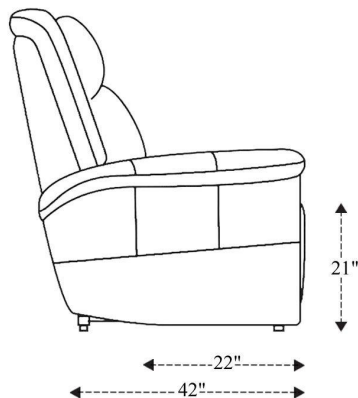

# Zero Gravity Power Reclining Sofa P3

Overall Dimensions	88.5" x 42" x 44"
Overall Width	88.5"
Overall Depth	42"
Overall Height	44"
Overall Weight	306.9 lbs.
Fully Reclined	71"
Distance from Wall	7.5"
Back of Seat to end of Chaise	45"
Leg Height <small>(Distance from Foot Rest to Floor in Full Recline)</small>	26"
Head Height <small>(Distance from Headrest to Floor in Full Recline)</small>	29"

Seat Width	23"
Seat Depth	22"
Seat Height	21"
Arm Width	9"
Arm Depth	23"
Arm Height	26"
Back Width	26"
Back Height	28"
Headrest Extended from Back	6"

# Zero Gravity Power Reclining Tilt Console Loveseat P3

Overall Dimensions	77" x 42" x 44"
Overall Width	77"
Overall Depth	42"
Overall Height	44"
Overall Weight	270.6 lbs.
Fully Reclined	71"
Distance from Wall	7.5"
Back of Seat to end of Chaise	45"
Leg Height (Distance from Foot Rest to Floor in Full Recline)	26"
Head Height (Distance from Headrest to Floor in Full Recline)	29"