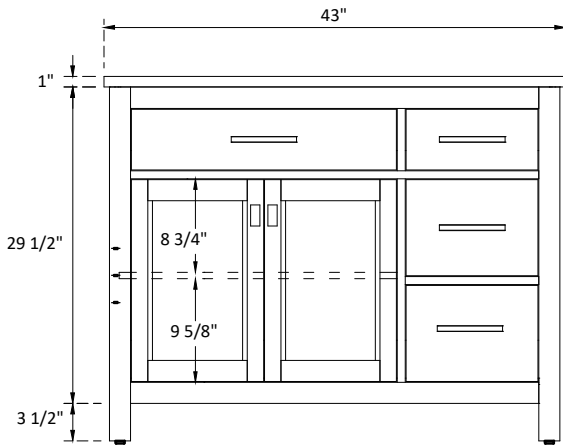

SPECIFICATIONS

Handle:
Overall length : 6 1/8"(155mm)
center to center : 5"(128mm)

Knob:
Overall length : 2"(50mm)
center to center : 1 1/4"(32mm)