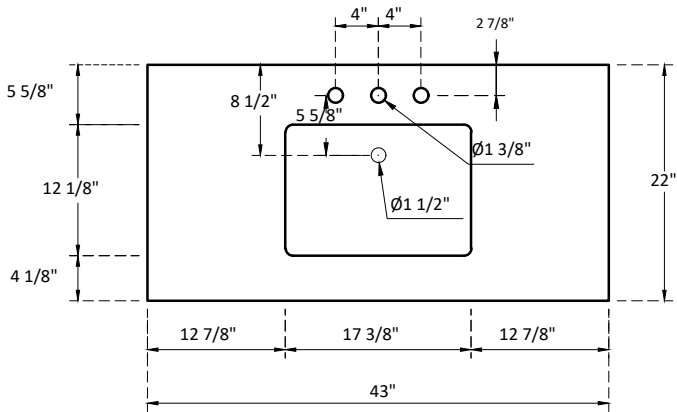

SPECIFICATIONS

Handle:
Overall length : 6 1/8"(155mm)
center to center : 5"(128mm)

Knob:
Overall length : 2"(50mm)
center to center : 1 1/4"(32mm)