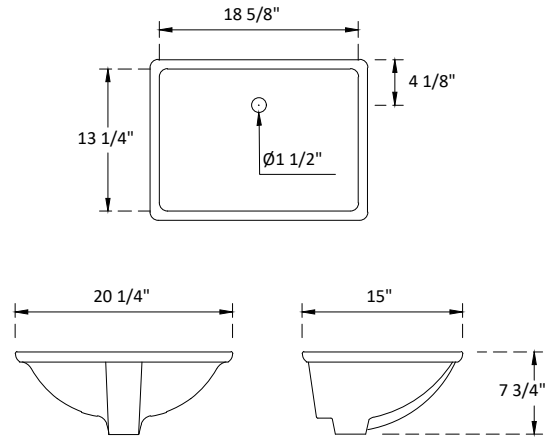

SPECIFICATIONS

Handle:
Overall length : 6 1/8"(155mm)
center to center : 5"(128mm)

Knob:
Overall length : 2"(50mm)
center to center : 1 1/4"(32mm)