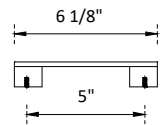

SPECIFICATIONS

Handle:
Overall length : 6 1/8"(155mm)
center to center : 5"(128mm)

Knob:
Overall length : 2"(50mm)
center to center : 1 1/4"(32mm)