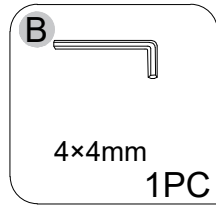

We control manufacturing and distribution ourselves, ensure the quality

Item Description: Bed Frame

Model NO: YJX-No.2

Easy assembly by following step 1、 step 2、 step 3...

Components

1		1PC
2		1PC
3		2PCS
7	<p>With Screw Holes</p> 	3PCS
8	<p>Without Screw Holes</p> 	10PCS
9a		2PCS

Screws & Tools

A		M8×50mm	4PCS
B		4×4mm	2PCS
C		M6×30mm	6PCS
D		M6×25mm	4PCS
E		M6×12mm	6PCS
F			4PCS
G			8PCS

step 1

Note: For easy setup intention, do not tighten screws during the installation process