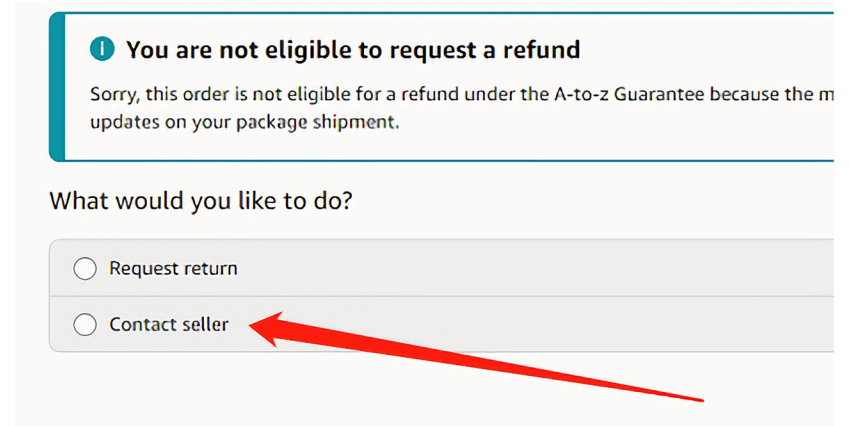

2. Choose your topic from list displayed and Select **【Contact seller】** .