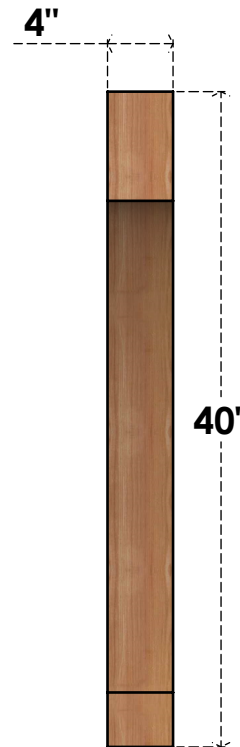

BRC04X28X40IMP00RWR

4"W X 28"D X 40"H IMPERIAL ROUGH SAWN BRACE, WESTERN RED CEDAR

SIDE

FRONT

EKENA MILLWORK
 2300 WEST MAIN ST.
 CLARKSVILLE, TX 75426
 TOLL FREE: 866-607-0453
 WWW.EKENAMILLWORK.COM

NOTES

1. INSTALLATION TO BE COMPLETED IN ACCORDANCE WITH MANUFACTURER'S SPECIFICATIONS.
2. DRAWING MAY NOT BE TO SCALE
3. THIS DRAWING IS INTENDED FOR DESIGN AND PLANNING PURPOSES ONLY.
4. ALL INFORMATION CONTAINED HEREIN WAS CURRENT AT THE TIME OF DEVELOPMENT BUT MUST BE REVIEWED AND APPROVED BY THE PRODUCT MANUFACTURER TO BE CONSIDERED ACCURATE.
5. PRODUCTS ARE NOT KILN DRIED. THIS ITEM IS UNIQUE AND WILL CONTAIN THE NATURAL VARIATIONS THAT THE WOOD SPECIES OFFERS. THIS MAY RESULT IN VARIATIONS UP TO 1/4"