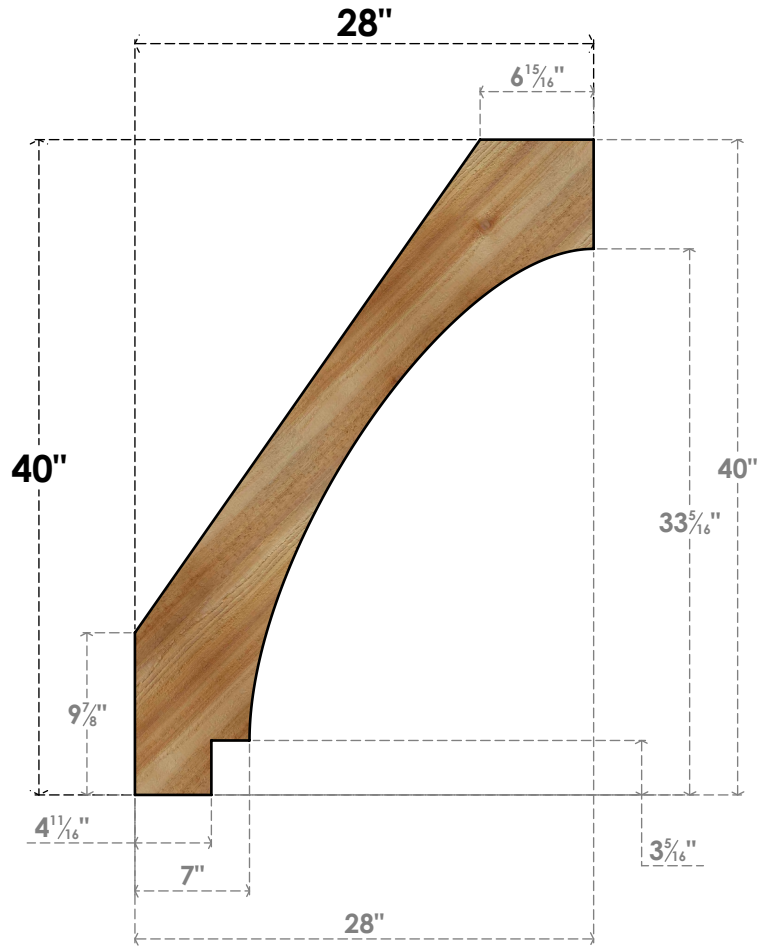

BRC04X28X40IMP00RWR

4"W X 28"D X 40"H IMPERIAL ROUGH SAWN BRACE, WESTERN RED CEDAR

SIDE

FRONT

EKENA MILLWORK
 2300 WEST MAIN ST.
 CLARKSVILLE, TX 75426
 TOLL FREE: 866-607-0453
 WWW.EKENAMILLWORK.COM

NOTES