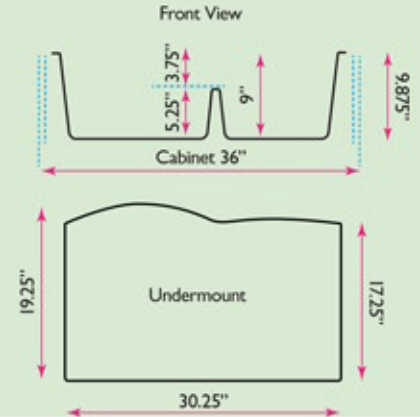

Plymouth Collection

33 Inch Single Bowl Undermount
Granite Composite Kitchen Sink

Nantucket

S I N K S

www.NantucketSinksUSA.com
info@nantucketsinksusa.com

SPECS

OVERALL DIMENSIONS	INTERIOR BOWLS	BOWL DEPTH	DRAIN DIMENSIONS	BOTTOM GRID
33" x 20.5" x 9.875"	19.25" x 16.375" Large 17.375" x 12.75" Small	9"	3.5" Standard Opening	Not Included