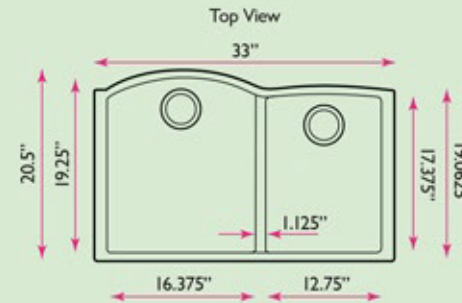

Plymouth Collection

33 Inch Single Bowl Undermount
Granite Composite Kitchen Sink

Nantucket

S I N K S

www.NantucketSinksUSA.com
info@nantucketsinksusa.com

SPECS

OVERALL DIMENSIONS	INTERIOR BOWLS	BOWL DEPTH	DRAIN DIMENSIONS	BOTTOM GRID
33" x 20.5" x 9.875"	19.25" x 16.375" Large 17.375" x 12.75" Small	9"	3.5" Standard Opening	Not Included