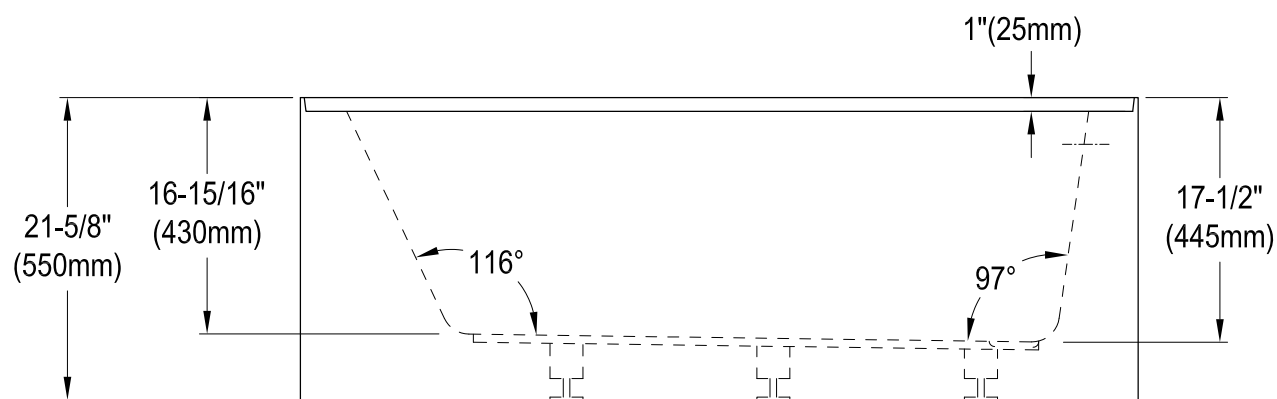

CVTAP603222R1,7,8

60" Acrylic Alcove Tub with Right Hand Drain Hole

M10 x 65 (5 pcs)

CVTAP603222R1,7,8

21" Tub Waste & Overflow with Tip Toe Drain, 20 Gauge