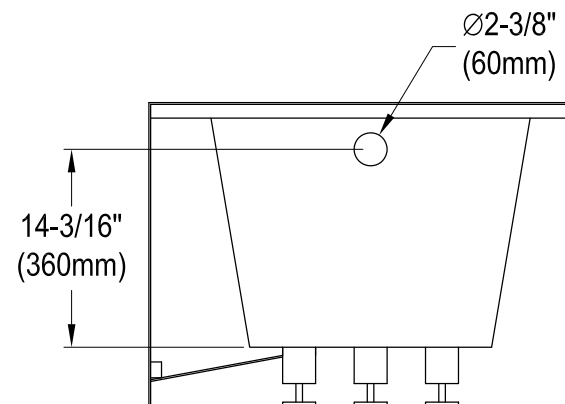

CVTAP603222R1,7,8

60" Acrylic Alcove Tub with Right Hand Drain Hole

M10 x 65 (5 pcs)

CVTAP603222R1,7,8

21" Tub Waste & Overflow with Tip Toe Drain, 20 Gauge