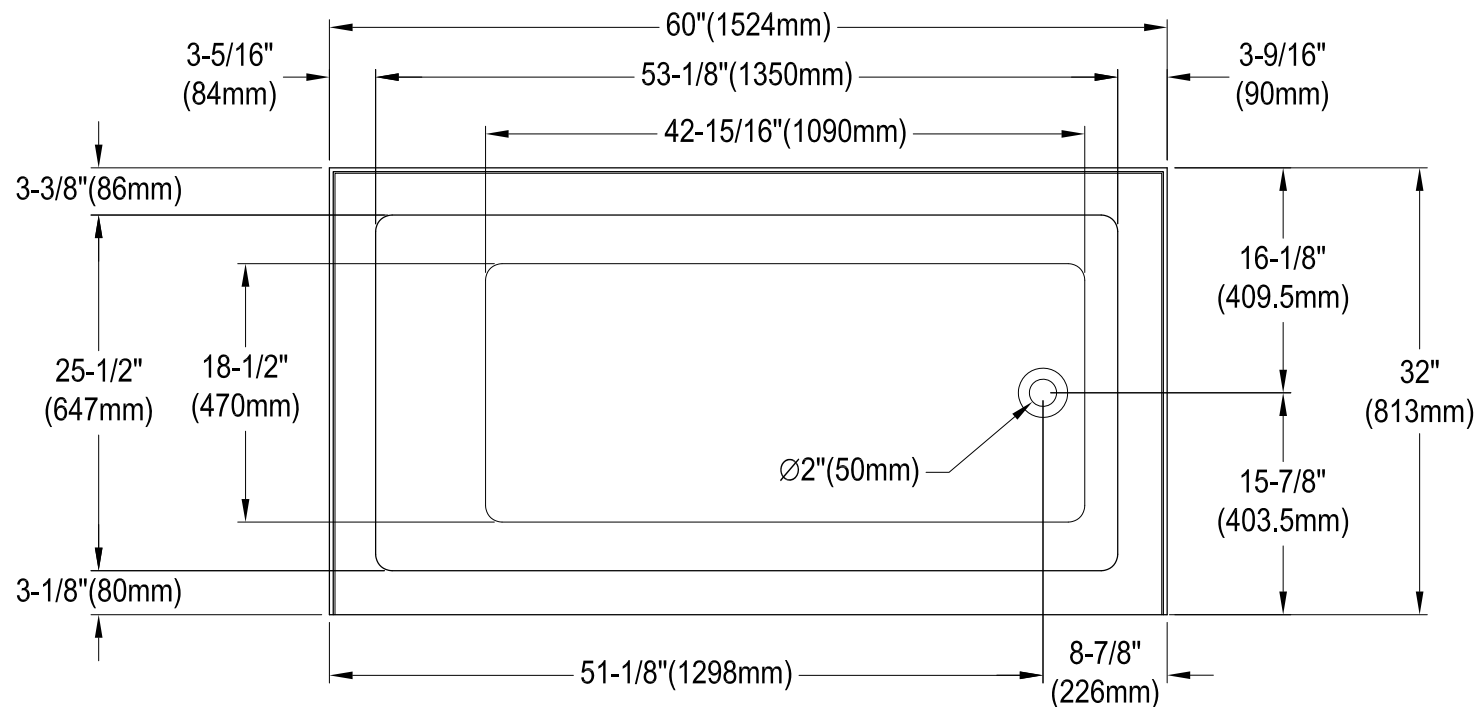

CVTAP603222R1,7,8

60" Acrylic Alcove Tub with Right Hand Drain Hole

M10 x 65 (5 pcs)

CVTAP603222R1,7,8

21" Tub Waste & Overflow with Tip Toe Drain, 20 Gauge