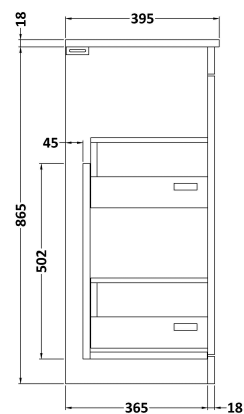

CUSTOMER DATA SHEET

DESCRIPTION: 800 Fs 2-Drawer Vanity With Basin B