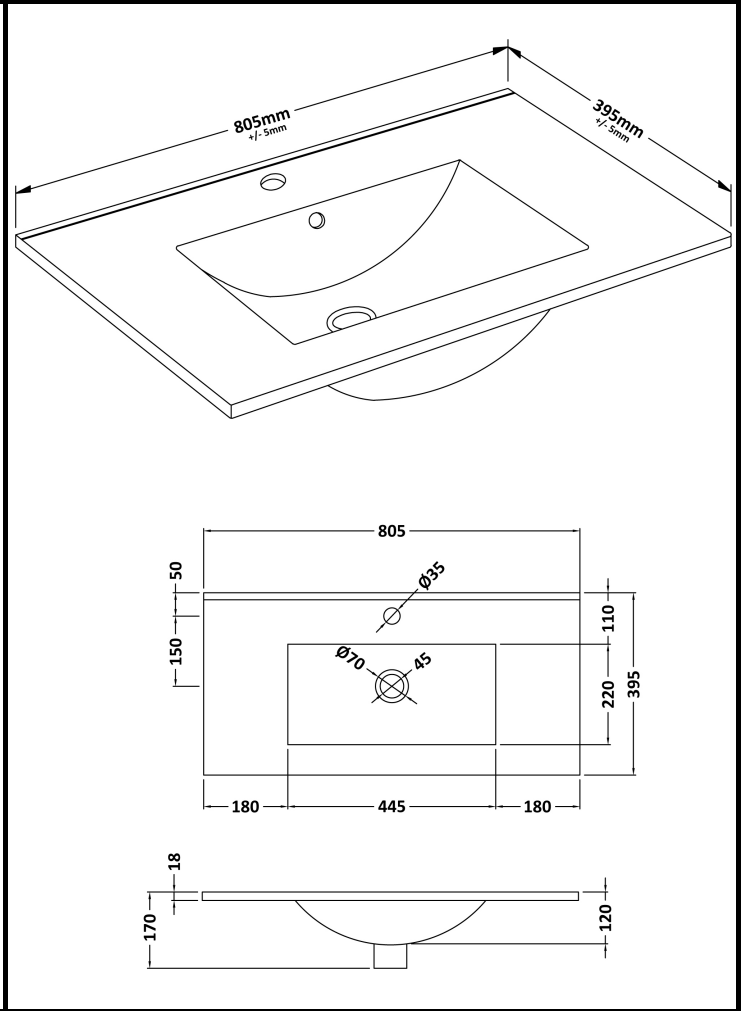

### PRODUCT DIMENSIONS

Height (mm)	Width (mm)	Depth (mm)	Nett Wgt Kg
865	800	383	38

### PACKAGING DIMENSIONS

Height (mm)	Width (mm)	Depth (mm)	Gross Wgt Kg
885	820	405	38

### OUTER BOX DIMENSIONS (If Applicable)

Height (mm)	Width (mm)	Depth (mm)	Gross Wgt Kg

# CUSTOMER DATA SHEET - CERAMICS

**DESCRIPTION:** Basin 800mm

PRODUCT DIMENSIONS			
Height (mm)	Width (mm)	Depth (mm)	Nett Wgt Kg
170	800	390	16.9

PACKAGING DIMENSIONS			
Height (mm)	Width (mm)	Depth (mm)	Gross Wgt Kg
400	820	200	16.9