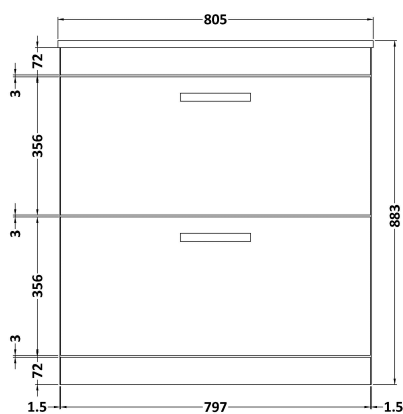

CUSTOMER DATA SHEET

DESCRIPTION: 800 Fs 2-Drawer Vanity With Basin B