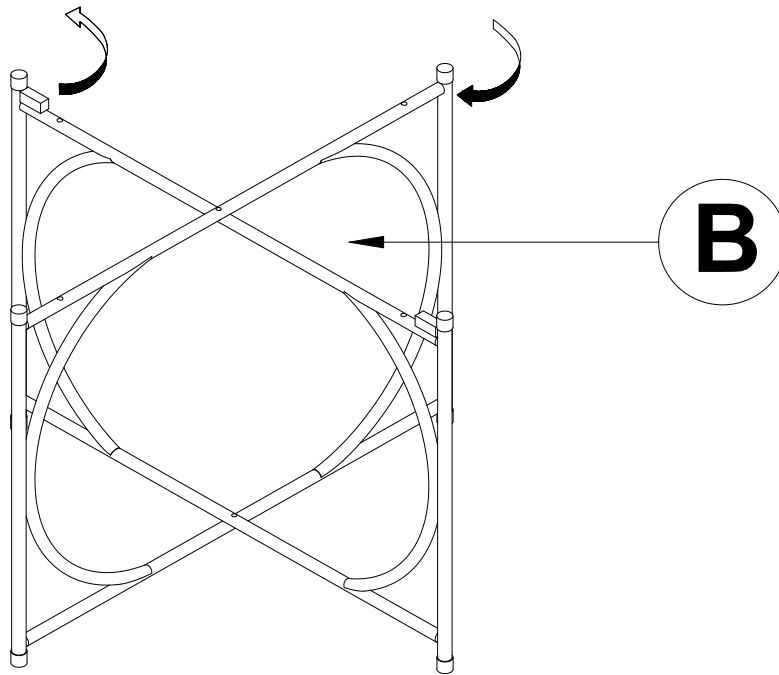

. Use of power tool to assemble this product will invalidate any claim and damage this product making it unsafe!!!
. Please assemble on a clean soft surface to avoid damage.

Tool Included

Part List-Alburgh 42Dia x 30H Bistro Table

Identifying the hardware-Identify the hardware using the illustrations below.

STEP 1

STEP 2