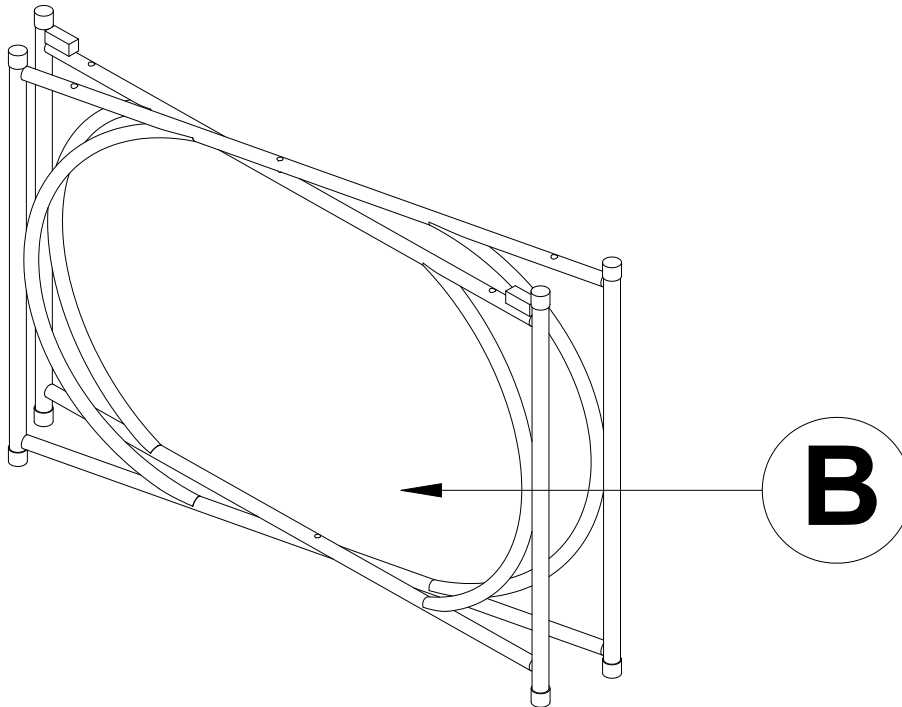

ASSEMBLY INSTRUCTIONS

Alburgh 42Dia x 30H Bistro Table

REPLACEMENT PARTS

Please do not contact the company purchased from as we can help you faster.

Order replacement parts and hardware at "boltonfurniture.com"

. Use of power tool to assemble this product will invalidate any claim and damage this product making it unsafe!!!
. Please assemble on a clean soft surface to avoid damage.

Tool Included

Part List-Alburgh 42Dia x 30H Bistro Table