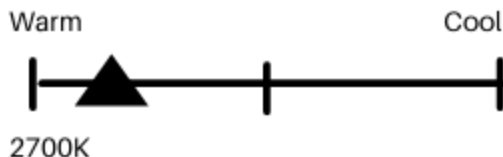

Lighting Facts Per Bulb

Brightness **80 Lumens**

Estimated Yearly Energy Cost **\$0.07**

Based on 3 hrs/ day

Life **10.9 Years**

Based on 3 hrs/ day

Light Appearance

Energy Used **0.6 Watts**