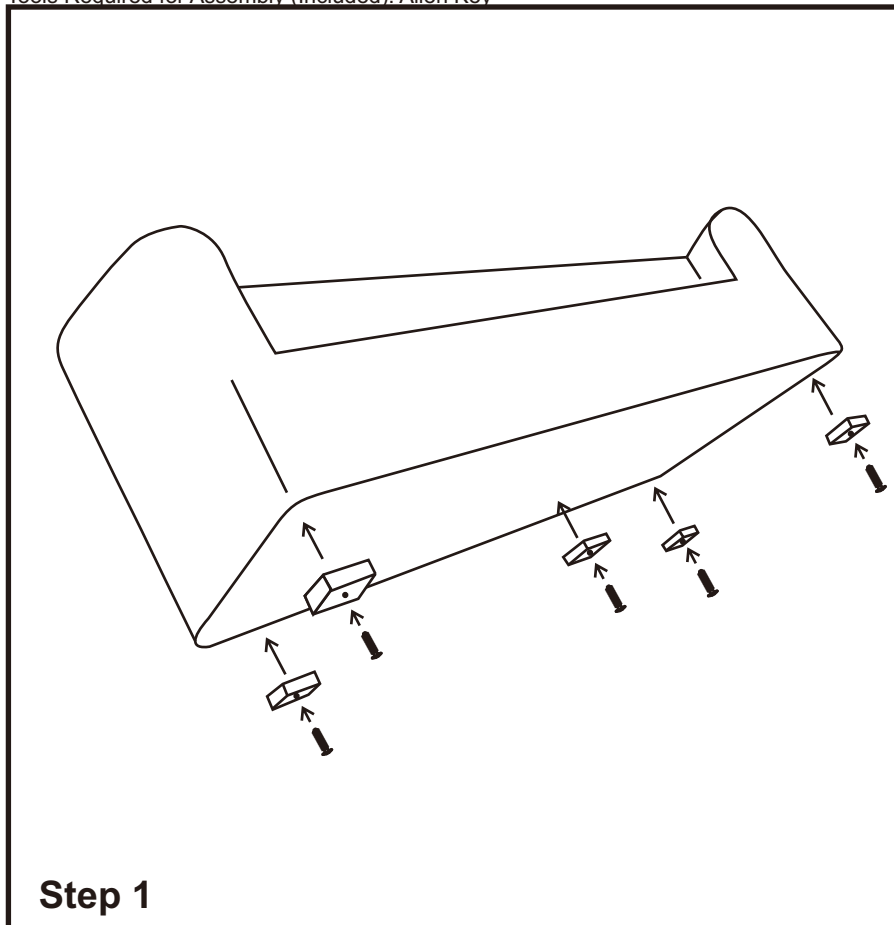

PREPARATION

Before beginning assembly of product, make sure all parts are presents. Compare parts with package contents list and hardware contents list.
If any part is missing or damaged, do not attempt to assemble the product.
Estimated Assembly Time : 10 minutes.

Tools Required for Assembly (Included): Allen Key