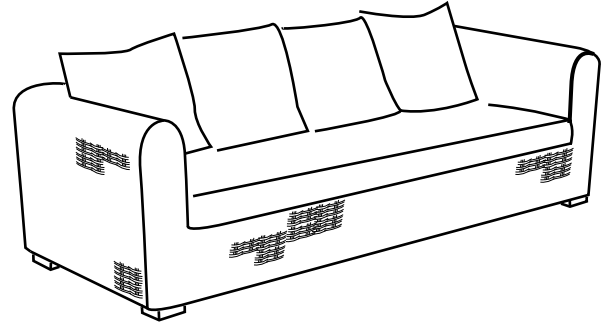

CARE AND MAINTENANCE

See care label

NOTICE

- * Please make sure that you have all parts indicated before you begin assembly of this item
- * This item should be assembled on a soft surface to prevent scratching the finish during assembly
- * This item may require periodic tightening

SAFAVIEH C O U T U R E

Model# CWK1005A

Product Dimensions : 82.68"W x 35.43"D x 25.59"H

Part List and Hardware List

NO.	DESCRIPTION	PICTURE	QTY
1	Sofa Part		1
2	Legs Part		5
3	Bolt		5
4	Allen Key		1

Weight Capacity : 550 LBS.