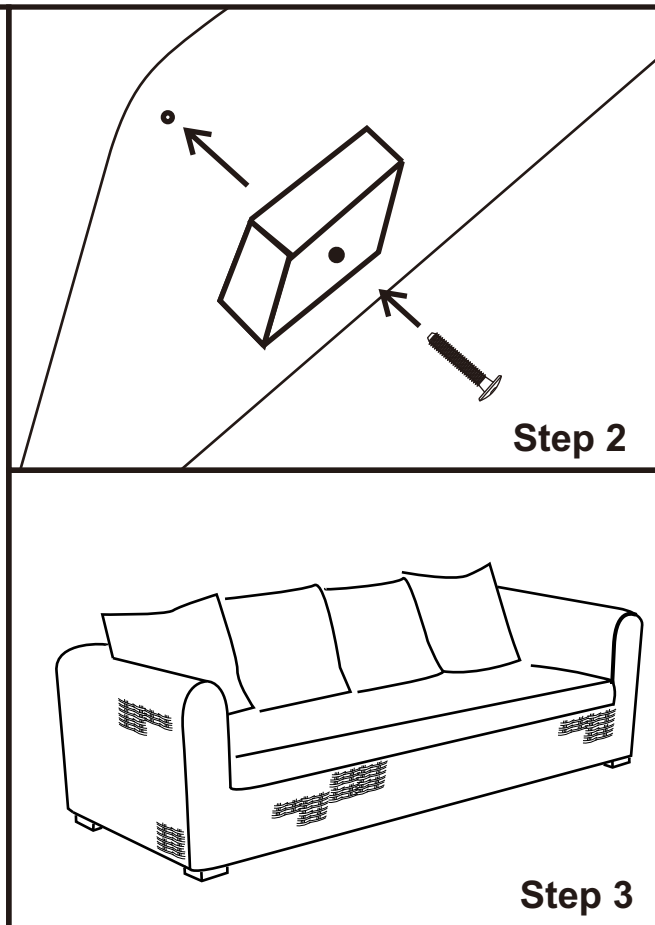

PREPARATION

Before beginning assembly of product, make sure all parts are presents. Compare parts with package contents list and hardware contents list.
If any part is missing or damaged, do not attempt to assemble the product.
Estimated Assembly Time : 10 minutes.

Tools Required for Assembly (Included): Allen Key