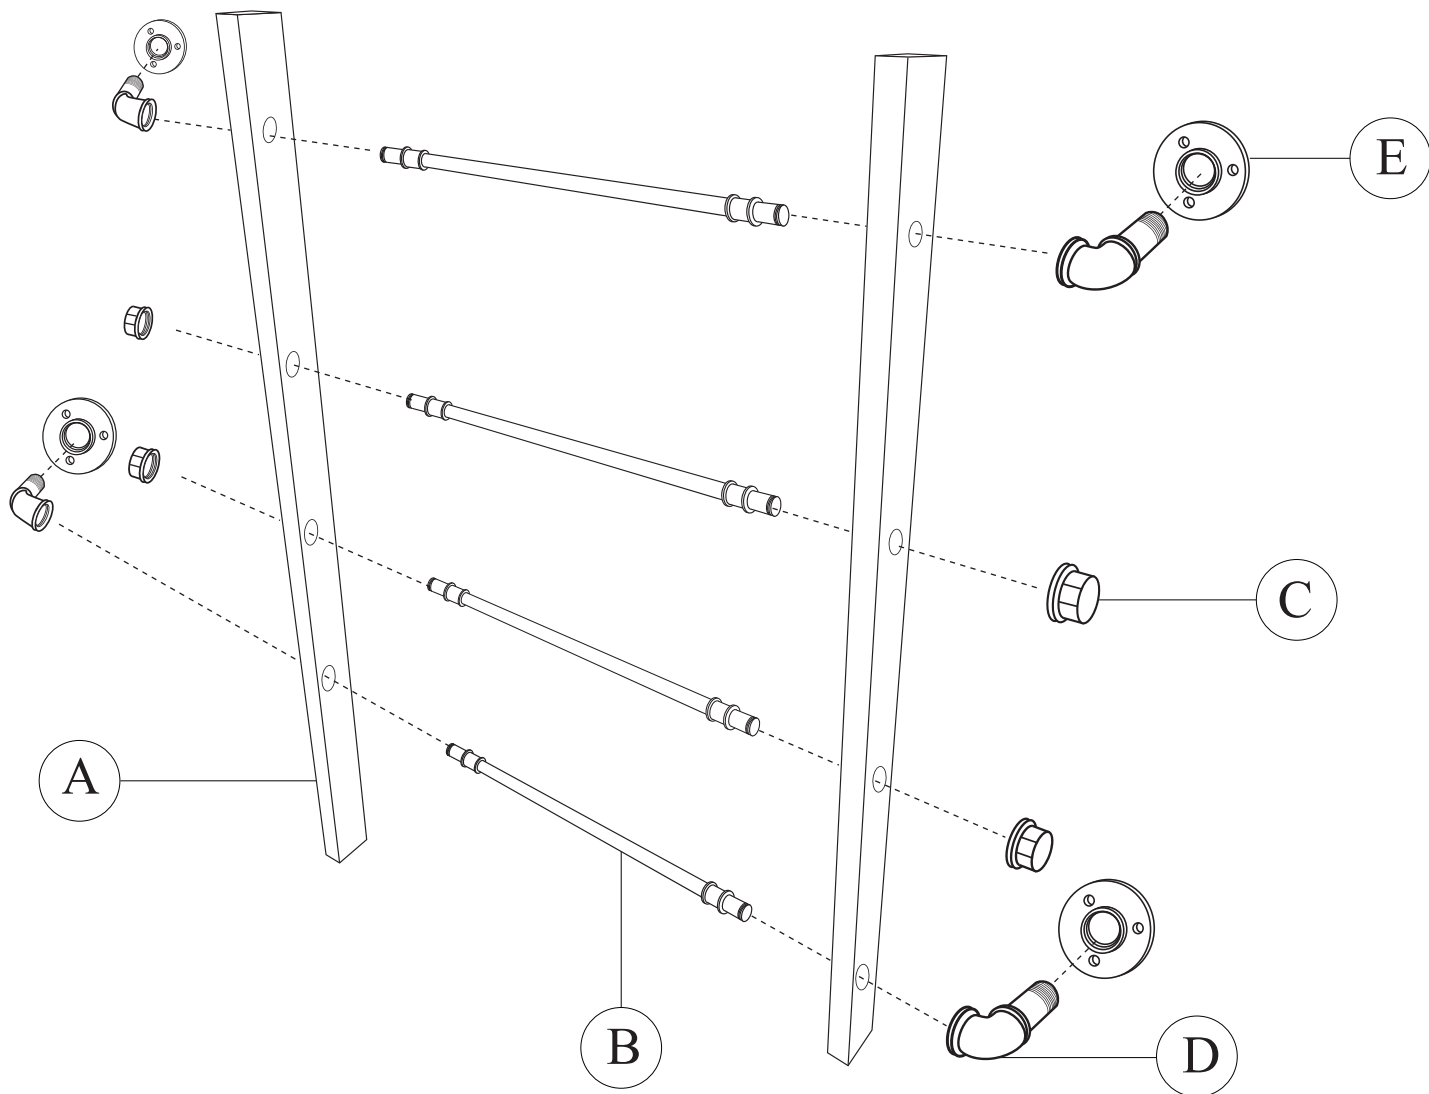

Vintage Wood & Metal Pipe Wall-Leaning Ladder Rack

No.	A	B	C	D	E
Part					
Pcs	2	4	4	4	4