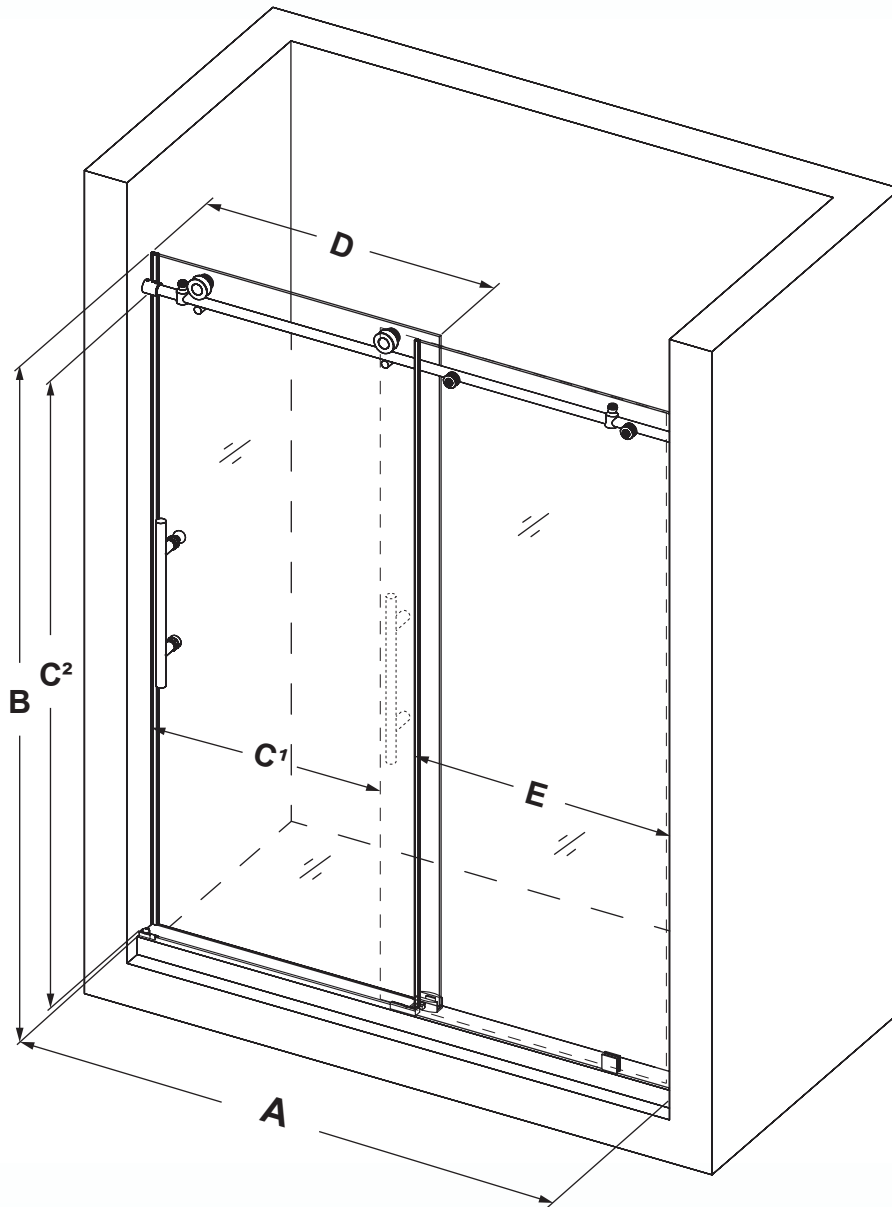

## Heavy Glass Frameless Sliding Shower Door

**A** Model Width

44" ~48"

**B** Product Height

76"

**C<sup>1</sup>** Access Width

15-1/2"~19-1/2"

**C<sup>2</sup>** Access Height

72-1/2"

**D** Door Width

25-5/8"

**E** Stationary Glass Width

23-5/8"

Glass Thickness: **3/8"(10mm)**

Minimum Threshold Required: **2-3/4"**