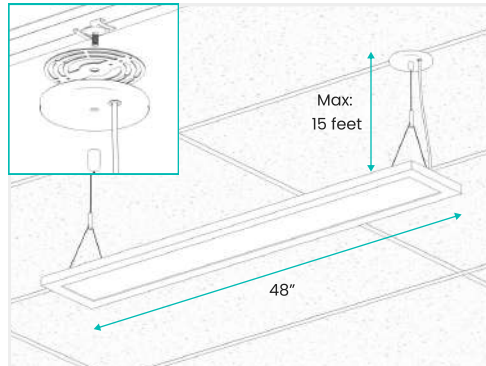

LED Linear Panel Pendant Light

The Linear Panel Pendant has a nearly 'transparent' design and is perfect for the modern office and some advanced interior design. The sleek form sets up a unique "step-dimming", which allows the user to switch from 3000k, 3500k to 4000k with the flip of a switch. Comes with j-box suspension kit per fixture and available with 0-10v dimming.

Additional Spec Details*

Model:	led linear panel pendant light
Fixture type:	led linear lighting fixture
Body color:	white / black
Material:	aluminum casing
Light direction:	up & down
Color temperature:	3000K / 3500K / 4000K
CRI:	91+
Dimming:	0-10v / 1-10v, step-dimming
Dimensions:	l: 48", h: 1", w: 8"
Power consumption:	40w
Lumen output:	4000lm
Average lifetime:	30,000 hours
Emergency Battery:	yes (for emergency options)

Types of Installation

J-BOX mount

T-Clip (for drop ceiling)

T-Support (for drop ceiling)

Ordering guide

Sample: [FTC 4'-W-3000-TS](#)

Model:	LPPL	
Body color:	B-Black / W-White	
Color temperature:	3000 / 3500 / 4000	