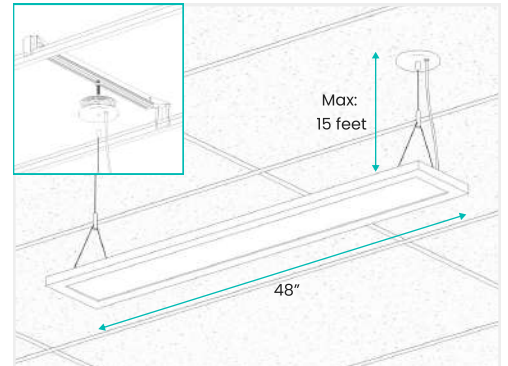

Additional Spec Details*

Model:	led linear panel pendant light
Fixture type:	led linear lighting fixture
Body color:	white / black
Material:	aluminum casing
Light direction:	up & down
Color temperature:	3000K / 3500K / 4000K
CRI:	91+
Dimming:	0-10v / 1-10v, step-dimming
Dimensions:	l: 48", h: 1", w: 8"
Power consumption:	40w
Lumen output:	4000lm
Average lifetime:	30,000 hours
Emergency Battery:	yes (for emergency options)

Types of Installation

J-BOX mount

T-Clip (for drop ceiling)

T-Support (for drop ceiling)

Ordering guide

Sample: [FTC 4'-W-3000-TS](#)

Model:	LPPL	
Body color:	B-Black / W-White	
Color temperature:	3000 / 3500 / 4000	