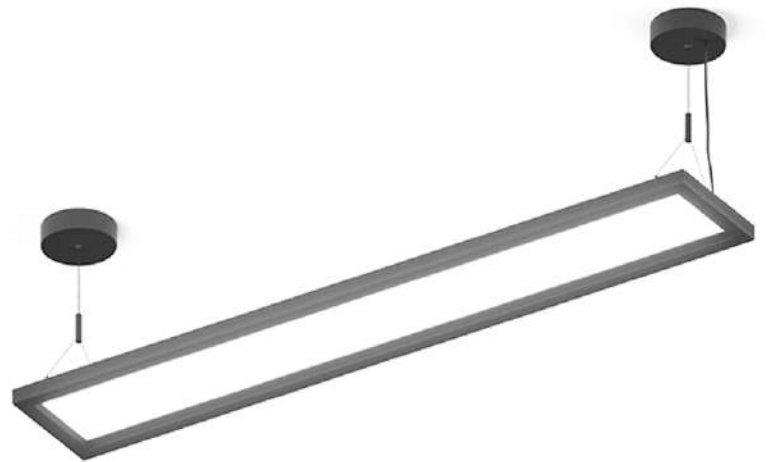

LED Linear Panel Pendant Light

The Linear Panel Pendant has a nearly 'transparent' design and is perfect for the modern office and some advanced interior design. The sleek form sets up a unique "step-dimming", which allows the user to switch from 3000k, 3500k to 4000k with the flip of a switch. Comes with j-box suspension kit per fixture and available with 0-10v dimming.

Additional Spec Details*

Model:	led linear panel pendant light
Fixture type:	led linear lighting fixture
Body color:	white / black
Material:	aluminum casing
Light direction:	up & down
Color temperature:	3000K / 3500K / 4000K
CRI:	91+
Dimming:	0-10v / 1-10v, step-dimming
Dimensions:	l: 48", h: 1", w: 8"
Power consumption:	40w
Lumen output:	4000lm
Average lifetime:	30,000 hours
Emergency Battery:	yes (for emergency options)

Types of Installation

J-BOX mount

T-Clip (for drop ceiling)

T-Support (for drop ceiling)

Ordering guide

Sample: [FTC 4'-W-3000-TS](#)

Model:	LPPL	
Body color:	B-Black / W-White	
Color temperature:	3000 / 3500 / 4000	