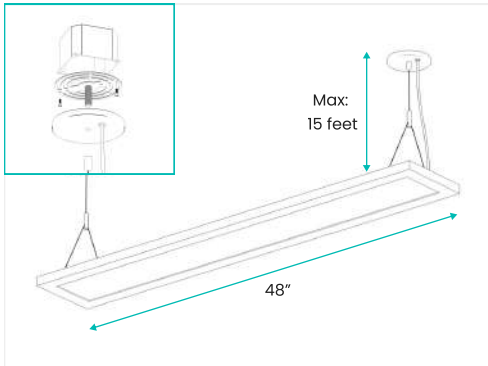

LED Linear Panel Pendant Light

The Linear Panel Pendant has a nearly 'transparent' design and is perfect for the modern office and some advanced interior design. The sleek form sets up a unique "step-dimming", which allows the user to switch from 3000k, 3500k to 4000k with the flip of a switch. Comes with j-box suspension kit per fixture and available with 0-10v dimming.

Additional Spec Details*

Model:	led linear panel pendant light
Fixture type:	led linear lighting fixture
Body color:	white / black
Material:	aluminum casing
Light direction:	up & down
Color temperature:	3000K / 3500K / 4000K
CRI:	91+
Dimming:	0-10v / 1-10v, step-dimming
Dimensions:	l: 48", h: 1", w: 8"
Power consumption:	40w
Lumen output:	4000lm
Average lifetime:	30,000 hours
Emergency Battery:	yes (for emergency options)

Types of Installation

J-BOX mount

T-Clip (for drop ceiling)

T-Support (for drop ceiling)

Ordering guide

Sample: [FTC 4'-W-3000-TS](#)

Model:	LPPL	
Body color:	B-Black / W-White	
Color temperature:	3000 / 3500 / 4000	