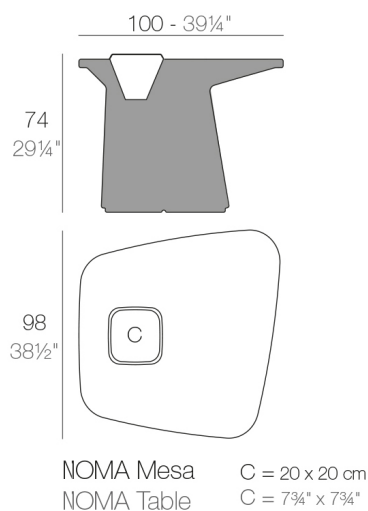

ACABADOS

BASIC

Ref. 45100A

Resina de polietileno acabado mate.

■	HIELO
■	BLANCO
■	NEGRO
■	BRONCE
■	ACERO
■	ANTRACITA
■	ROJO
■	PISTACHO
■	NARANJA
■	KAKI
■	NAVY
■	TAUPE
■	PLUM
■	ECRU