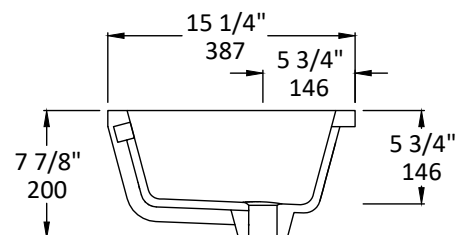

Specifications:

Installation:	Undercounter
Interior Dimensions:	16 1/2" w x 12 5/8" d x 5 3/4" h
Exterior Dimensions:	19 1/4" w x 15 1/4" d x 7 7/8" h
Material:	Porcelain
Weight:	22 lbs
Overflow:	Yes
Finishes:	1. - White 2. - Biscuit MB - Matte Black
Faucet Holes:	n/a
Cutout Size:	16" x 12 1/8" (template available upon request)
Drain Hole Size:	Ø 1 3/4"

Recommended Items:

- European drain with overflow
 - 7100-130F
 - 7100-160F

LACAVA reserves the right to revise any dimension or information on this sheet without notice. Dimensions are nominal and may vary within an industry accepted tolerance of 1/4". Drawings provided herein are meant to give the user an idea of the product and are not made to scale.