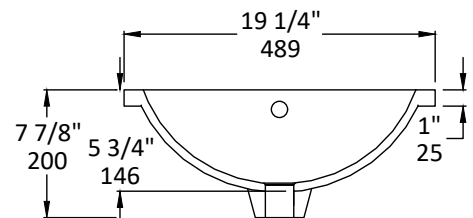

Specifications:

Installation:	Undercounter
Interior Dimensions:	16 1/2" w x 12 5/8" d x 5 3/4" h
Exterior Dimensions:	19 1/4" w x 15 1/4" d x 7 7/8" h
Material:	Porcelain
Weight:	22 lbs
Overflow:	Yes
Finishes:	1. - White 2. - Biscuit MB - Matte Black
Faucet Holes:	n/a
Cutout Size:	16" x 12 1/8" (template available upon request)
Drain Hole Size:	Ø 1 3/4"

Recommended Items:

- European drain with overflow
 - 7100-130F
 - 7100-160F

LACAVA reserves the right to revise any dimension or information on this sheet without notice. Dimensions are nominal and may vary within an industry accepted tolerance of 1/4". Drawings provided herein are meant to give the user an idea of the product and are not made to scale.