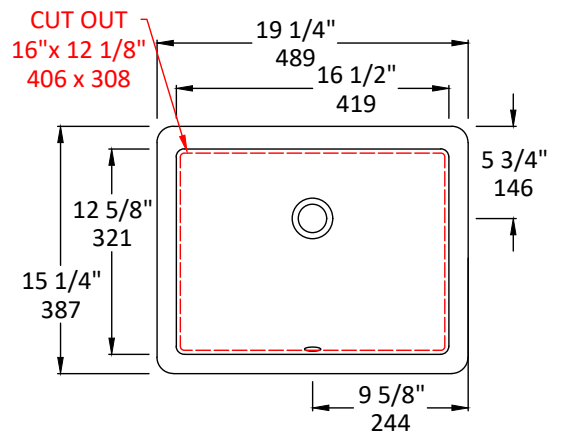

Features:

- Porcelain sink with overflow
- Single glazed (unglazed exterior)
- Template for cut-out is available upon request

Codes + Standards:

- Meets and exceeds applicable national codes and standards