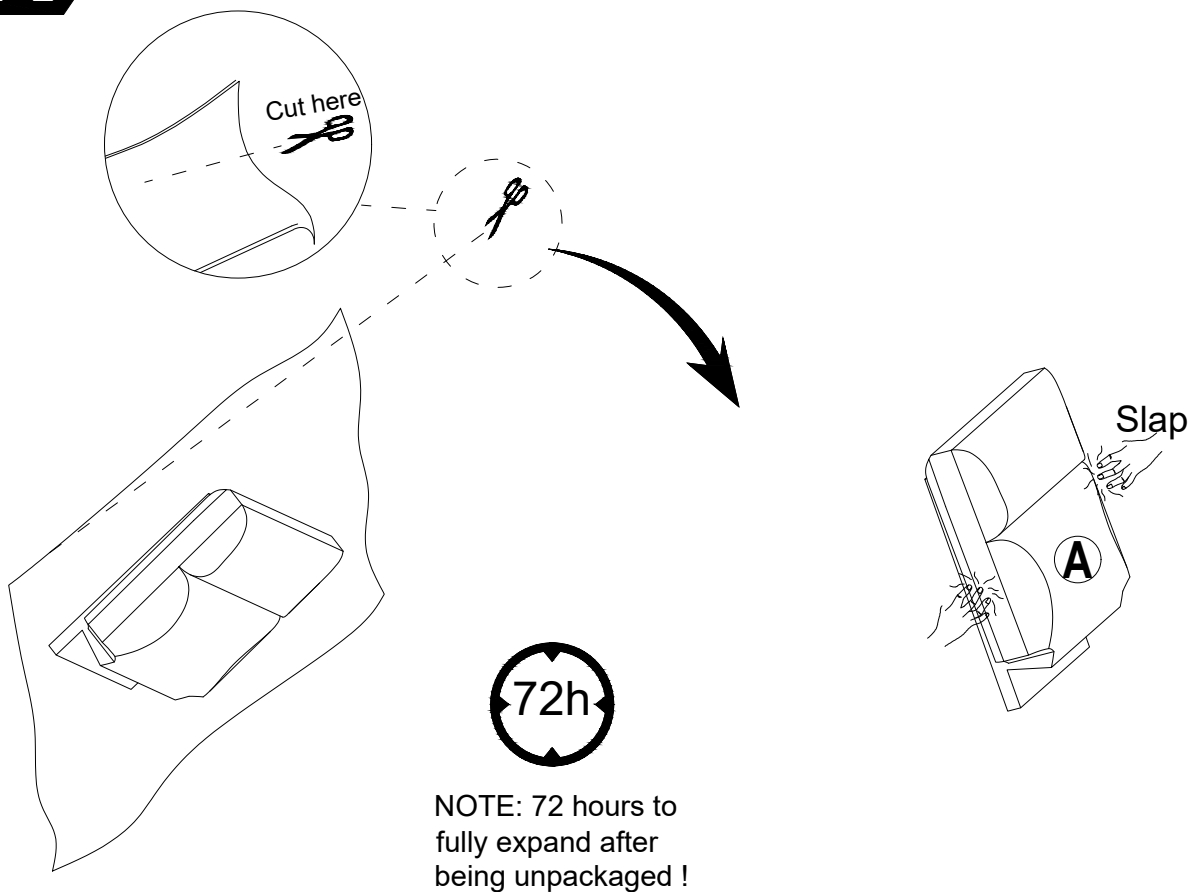

ASSEMBLY INSTRUCTION

STEP 1

STEP 2