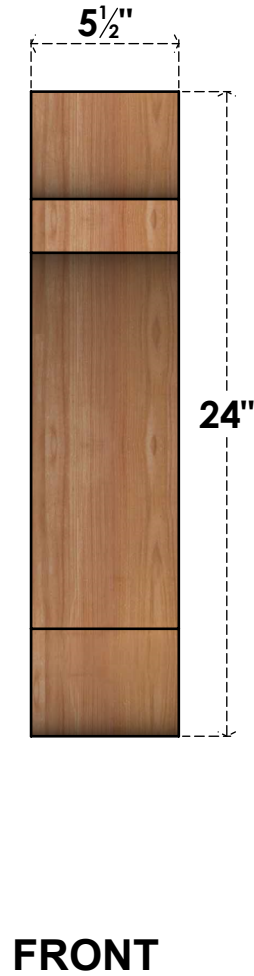

BRC06X16X24OLY00SWR

5 1/2"W X 16"D X 24"H OLYMPIC SMOOTH BRACE, WESTERN RED CEDAR

EKENA MILLWORK
 2300 WEST MAIN ST.
 CLARKSVILLE, TX 75426
 TOLL FREE: 866-607-0453
 WWW.EKENAMILLWORK.COM

NOTES

1. INSTALLATION TO BE COMPLETED IN ACCORDANCE WITH MANUFACTURER'S SPECIFICATIONS.
2. DRAWING MAY NOT BE TO SCALE
3. THIS DRAWING IS INTENDED FOR DESIGN AND PLANNING PURPOSES ONLY.
4. ALL INFORMATION CONTAINED HEREIN WAS CURRENT AT THE TIME OF DEVELOPMENT BUT MUST BE REVIEWED AND APPROVED BY THE PRODUCT MANUFACTURER TO BE CONSIDERED ACCURATE.
5. PRODUCTS ARE NOT KILN DRIED. THIS ITEM IS UNIQUE AND WILL CONTAIN THE NATURAL VARIATIONS THAT THE WOOD SPECIES OFFERS. THIS MAY RESULT IN VARIATIONS UP TO 1/4"