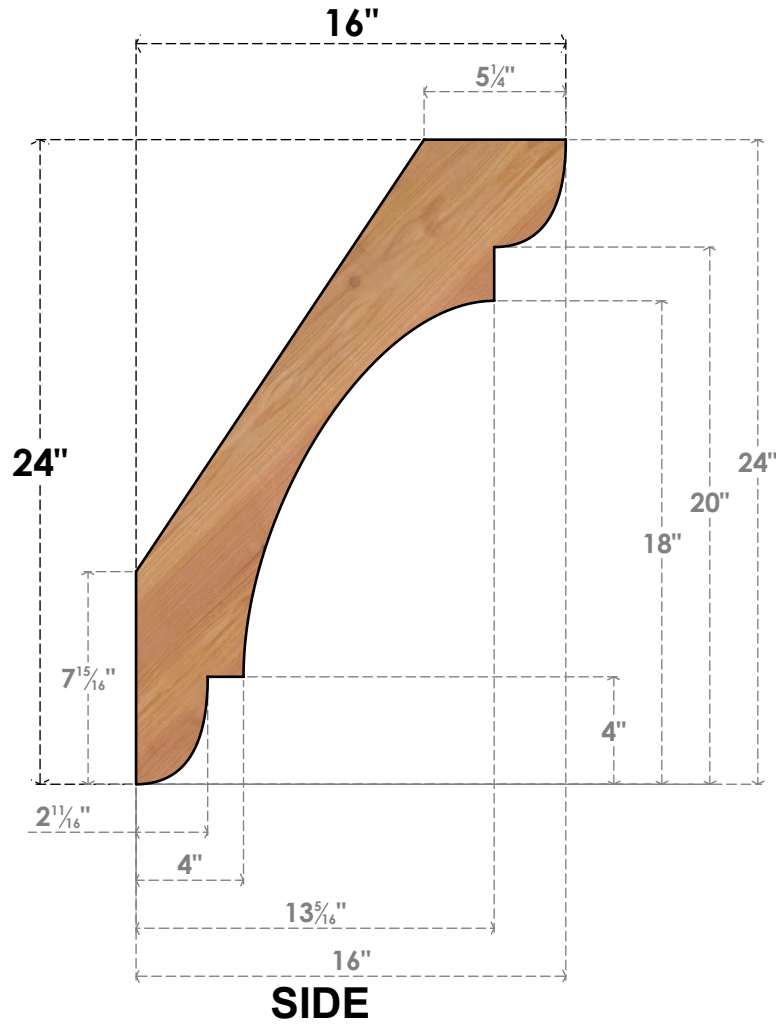

BRC06X16X24OLY00SWR

5 1/2"W X 16"D X 24"H OLYMPIC SMOOTH BRACE, WESTERN RED CEDAR

EKENA MILLWORK
 2300 WEST MAIN ST.
 CLARKSVILLE, TX 75426
 TOLL FREE: 866-607-0453
 WWW.EKENAMILLWORK.COM

NOTES

1. INSTALLATION TO BE COMPLETED IN ACCORDANCE WITH MANUFACTURER'S SPECIFICATIONS.
2. DRAWING MAY NOT BE TO SCALE
3. THIS DRAWING IS INTENDED FOR DESIGN AND PLANNING PURPOSES ONLY.
4. ALL INFORMATION CONTAINED HEREIN WAS CURRENT AT THE TIME OF DEVELOPMENT BUT MUST BE REVIEWED AND APPROVED BY THE PRODUCT MANUFACTURER TO BE CONSIDERED ACCURATE.
5. PRODUCTS ARE NOT KILN DRIED. THIS ITEM IS UNIQUE AND WILL CONTAIN THE NATURAL VARIATIONS THAT THE WOOD SPECIES OFFERS. THIS MAY RESULT IN VARIATIONS UP TO 1/4"