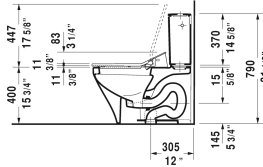

DuraStyle Toilet kit # D4052800

< 15 3/8" Inch >

Toilet kit	Dimension	Weight	Order number
Toilet bowl for SensoWash®, Tank & SensoWash® Starck shower-toilet seat, WaterSense® listed			
Colors			
00 White			
Variant			
	15 3/8" x 27 1/2" Inch	134.1 lb	D4052800
Suitable products			
Tank for bottom left supply, cUPC® listed*, WaterSense® listed, 15 3/8" x 6 3/4" Inch	15 3/8" x 6 3/4" Inch		093520
Two-piece toilet for SensoWash® (without tank), syphonic, only in combination with SensoWash, 12" rough-in, connecting elements for SensoWash with concealed connections included, vertical outlet, cUPC® listed*, WaterSense® listed, 14 1/8" x 27 1/2" Inch	14 1/8" x 27 1/2" Inch		216051
SensoWash® Slim shower-toilet seat for DuraStyle* Rear-, Lady- and Comfortwash, with slow close, night light, remote control included, locking function via remote control, self-cleaning wand, on / off-button, with concealed connections, automatic drainage in periods of prolonged disuse, 14 3/4" x 21 1/4" Inch	14 3/4" x 21 1/4" Inch		611200

All drawings contain the necessary measurements which are subject to standard tolerances. They are stated in inch & mm and are non-binding. Exact measurements, in particular for customized installation scenarios, can only be taken from the finished ceramic piece.