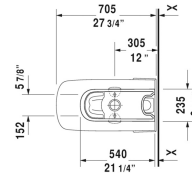

DuraStyle Toilet kit # D4052800

< 15 3/8" Inch >

Toilet kit	Dimension	Weight	Order number
Toilet bowl for SensoWash®, Tank & SensoWash® Starck shower-toilet seat, WaterSense® listed			
Colors			
00 White			
Variant			
	15 3/8" x 27 1/2" Inch	134.1 lb	D4052800
Suitable products			
Tank for bottom left supply, cUPC® listed*, WaterSense® listed, 15 3/8" x 6 3/4" Inch	15 3/8" x 6 3/4" Inch		093520
Two-piece toilet for SensoWash® (without tank), syphonic, only in combination with SensoWash, 12" rough-in, connecting elements for SensoWash with concealed connections included, vertical outlet, cUPC® listed*, WaterSense® listed, 14 1/8" x 27 1/2" Inch	14 1/8" x 27 1/2" Inch		216051
SensoWash® Slim shower-toilet seat for DuraStyle* Rear-, Lady- and Comfortwash, with slow close, night light, remote control included, locking function via remote control, self-cleaning wand, on / off-button, with concealed connections, automatic drainage in periods of prolonged disuse, 14 3/4" x 21 1/4" Inch	14 3/4" x 21 1/4" Inch		611200

All drawings contain the necessary measurements which are subject to standard tolerances. They are stated in inch & mm and are non-binding. Exact measurements, in particular for customized installation scenarios, can only be taken from the finished ceramic piece.