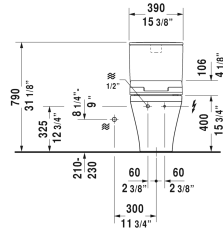

DuraStyle Toilet kit # D4052800

< 15 3/8" Inch >

Toilet kit	Dimension	Weight	Order number
Toilet bowl for SensoWash®, Tank & SensoWash® Starck shower-toilet seat, WaterSense® listed			
Colors			
00 White			
Variant			
	15 3/8" x 27 1/2" Inch	134.1 lb	D4052800
Suitable products			
Tank for bottom left supply, cUPC® listed*, WaterSense® listed, 15 3/8" x 6 3/4" Inch	15 3/8" x 6 3/4" Inch		093520
Two-piece toilet for SensoWash® (without tank), syphonic, only in combination with SensoWash, 12" rough-in, connecting elements for SensoWash with concealed connections included, vertical outlet, cUPC® listed*, WaterSense® listed, 14 1/8" x 27 1/2" Inch	14 1/8" x 27 1/2" Inch		216051
SensoWash® Slim shower-toilet seat for DuraStyle* Rear-, Lady- and Comfortwash, with slow close, night light, remote control included, locking function via remote control, self-cleaning wand, on / off-button, with concealed connections, automatic drainage in periods of prolonged disuse, 14 3/4" x 21 1/4" Inch	14 3/4" x 21 1/4" Inch		611200

All drawings contain the necessary measurements which are subject to standard tolerances. They are stated in inch & mm and are non-binding. Exact measurements, in particular for customized installation scenarios, can only be taken from the finished ceramic piece.