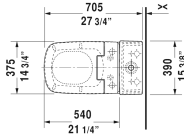

DuraStyle Toilet kit # D4052800

< 15 3/8" Inch >

Toilet kit	Dimension	Weight	Order number
Toilet bowl for SensoWash®, Tank & SensoWash® Starck shower-toilet seat, WaterSense® listed			
Colors			
00 White			
Variant			
	15 3/8" x 27 1/2" Inch	134.1 lb	D4052800
Suitable products			
Tank for bottom left supply, cUPC® listed*, WaterSense® listed, 15 3/8" x 6 3/4" Inch	15 3/8" x 6 3/4" Inch		093520
Two-piece toilet for SensoWash® (without tank), syphonic, only in combination with SensoWash, 12" rough-in, connecting elements for SensoWash with concealed connections included, vertical outlet, cUPC® listed*, WaterSense® listed, 14 1/8" x 27 1/2" Inch	14 1/8" x 27 1/2" Inch		216051
SensoWash® Slim shower-toilet seat for DuraStyle* Rear-, Lady- and Comfortwash, with slow close, night light, remote control included, locking function via remote control, self-cleaning wand, on / off-button, with concealed connections, automatic drainage in periods of prolonged disuse, 14 3/4" x 21 1/4" Inch	14 3/4" x 21 1/4" Inch		611200

All drawings contain the necessary measurements which are subject to standard tolerances. They are stated in inch & mm and are non-binding. Exact measurements, in particular for customized installation scenarios, can only be taken from the finished ceramic piece.