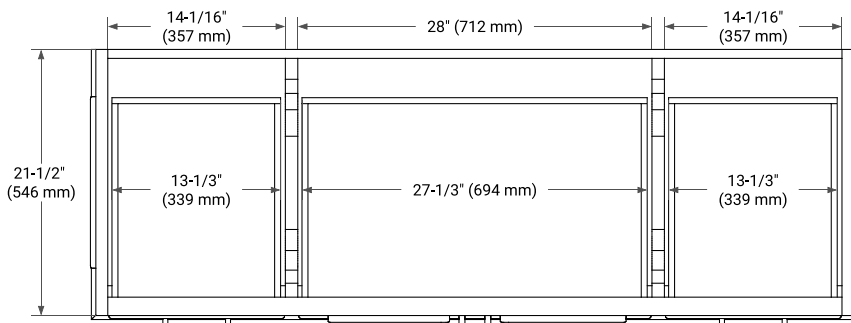

60" SINGLE SINK BASE CABINET

BASE CABINET DIMENSIONS

60" W x 21.5" D x 34.5" H

FEATURES

- Solid wood frame & plywood panels
- Dovetail drawers and joints
- Soft closing doors & drawers

HARDWARE FINISHES*

Brushed Nickel Satin Brass Matte Black Polished Chrome

61" SINGLE OVAL SINK COUNTERTOP WITH 0.75" THICKNESS

OVERALL DIMENSIONS

61" W x 22" D x 0.75" H

COUNTERTOP OPTIONS

Carrara Marble

FEATURES

- Solid countertop with mitered edges & seams
- Undermount white oval sink
- Pre-drilled for 8" widespread faucet

INCLUDED

- Countertop
- Matching Backsplash
- Oval Sink

COUNTERTOP PLAN VIEW

EDGE SIDE VIEW

THREE DIMENSIONAL COUNTERTOP VIEW