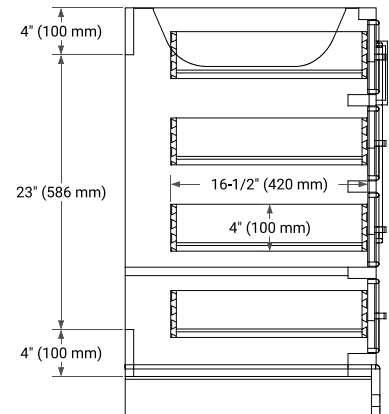

60" SINGLE SINK BASE CABINET

BASE CABINET DIMENSIONS

60" W x 21.5" D x 34.5" H

FEATURES

- Solid wood frame & plywood panels
- Dovetail drawers and joints
- Soft closing doors & drawers

HARDWARE FINISHES*

Brushed Nickel Satin Brass Matte Black Polished Chrome

61" SINGLE OVAL SINK COUNTERTOP WITH 0.75" THICKNESS

OVERALL DIMENSIONS

61" W x 22" D x 0.75" H

COUNTERTOP OPTIONS

Carrara Marble

FEATURES

- Solid countertop with mitered edges & seams
- Undermount white oval sink
- Pre-drilled for 8" widespread faucet

INCLUDED

- Countertop
- Matching Backsplash
- Oval Sink

COUNTERTOP PLAN VIEW

EDGE SIDE VIEW

THREE DIMENSIONAL COUNTERTOP VIEW