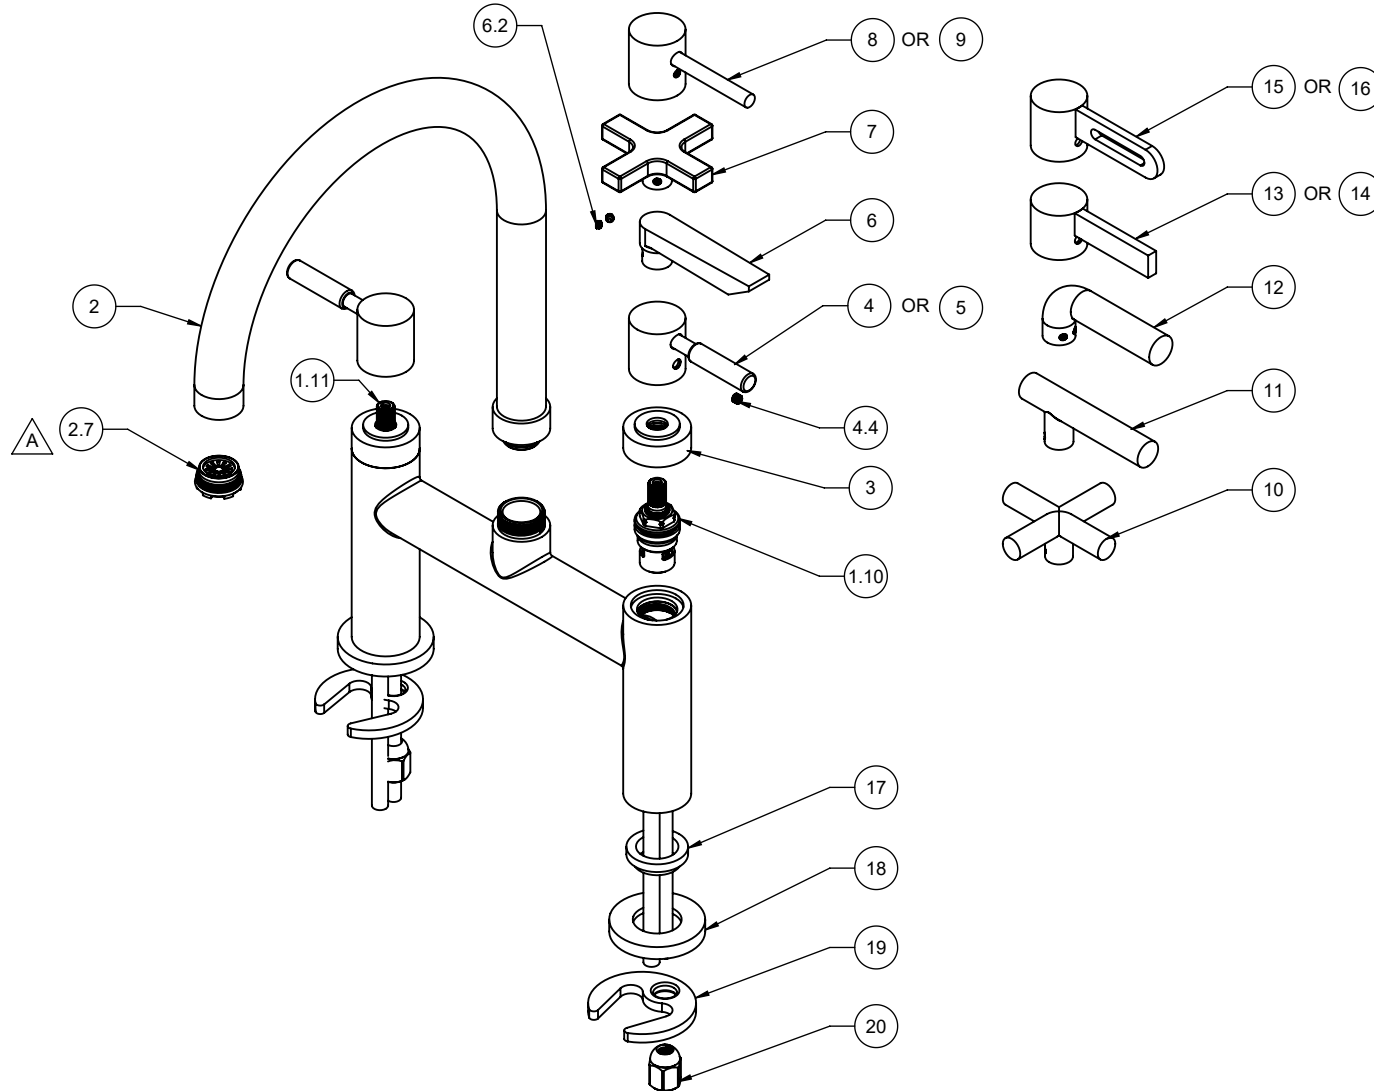

**K51-120-66**      **K51-120-45**  
**K51-120-74**      **K51-120-45X**  
**K51-120-E3**      **K51-120-52**  
**K51-120-E3B**      **K51-120-52B**  
**K51-120-E3RB**      **K51-120-62**  
**K51-120-E3BRB**      **K51-120-62B**  
**K51-120-65**

To order spare parts add and/or replace as stated below:

**SPD-** prefix added to part number(s)  
**-ZZ** replaced with finish code (see finish table)  
**-WW** replaced with **-90** (light finish) or **-96** (dark finish)

Ex: **SPD-7-100463-PC** or **SPD-86030-96**

	ITEM	PART NO	DESCRIPTION	QTY.
for E3RB series	15	7-100624-ZZ	ASM, ROUND BLADE HDL SHORT BRCH <i>(incl. 4.4)</i>	1
for E3BRB series	16	7-100624B-ZZ	ASM, ROUND BLADE HDL SHORT BRCH <i>(incl. 4.4)</i>	1
	17	11143-98	SLEEVE, BRIDGE CONT LEG	2
	18	50676-ZZ	RING, CONT AIR SWITCH BASE	2
	19	880309-98	MOUNTING BRACKET, SINGLE HOLE CRESCENT	2
	20	10184-98	NUT, HEX W/ DOME	2
for ITEM 4.4	21	882043-99	KEY, ALLEN, 3/32", BLACK	1
for ITEM 6.2	22	882042-99	KEY, ALLEN, 5/64", BLACK	1
for ITEM 2.7	23	223473-99	KEY, STD CACHE AERATOR INSERT	1