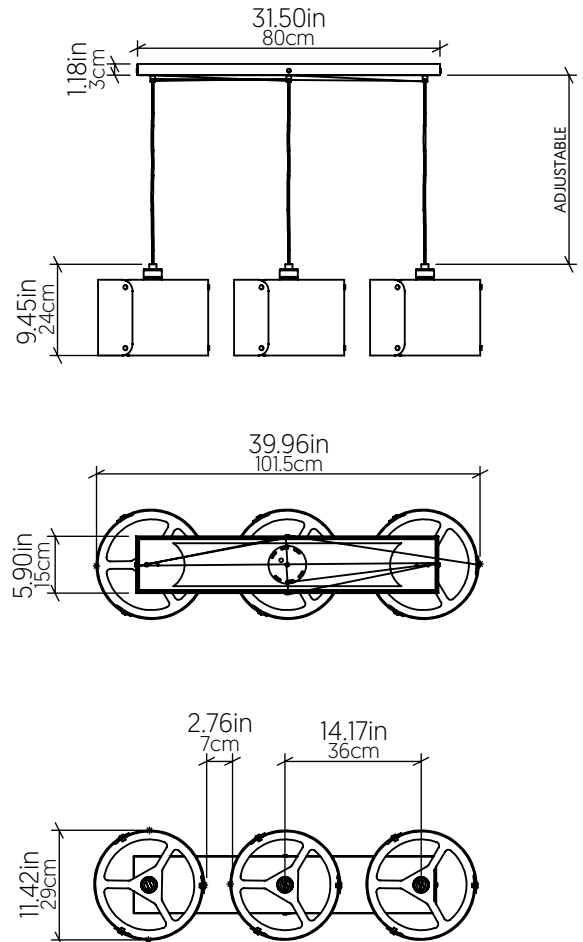

1542 [E26]

Name: Element Accord Pendant 1542
 Collection: Element
 Application: Pendant
 Construction: Natural Wood Veneer, MDF

Specifications

Light Source: 3X 25W 120V-240V E26 (medium base)
 Driver Location: N/A
 Color Temperature: Lamp Dependent
 Dimming Option: Lamp Dependent
 CRI: Lamp Dependent
 Delivered Lumens: Lamp Dependent
 Total Power: Lamp Dependent
 Input Voltage: 120V - 240V
 Input Frequency: 60 Hz
 Canopy Dimension: H0.8cm Ø13,5cm / H0.31" Ø5.31"
 Height Adjustment Limit: 10'

Fixture Image

Technical Drawing

Photometric Graph

Standards